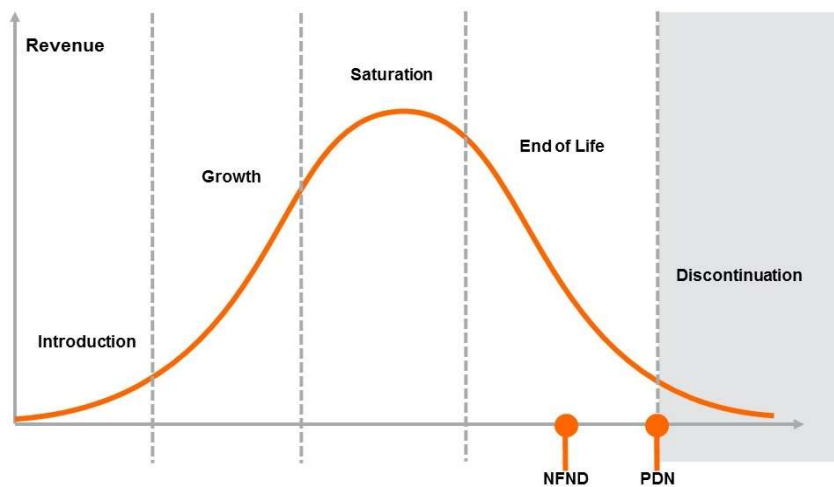

Light is OSRAM

Product Or Individual Q-Code Discontinuation (acc. JEDEC J-STD-048)
OS-PDN-2019-065

02-Sept-2019

Last order: 01 Mar 2020
Last delivery: 01 Sept 2020

Please direct your feedback to your local Sales office.