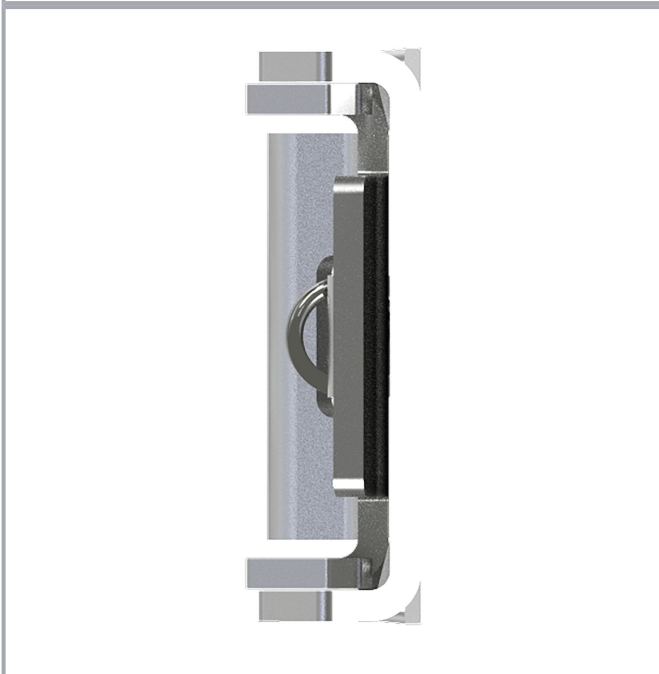

Subject to changes. Please also observe the further product documentation!

WAGO GmbH & Co. KG
Hansastr. 27
32423 Minden
Phone: +49571 887-0 | Fax: +49571 887-169
Email: info.de@wago.com | Web: www.wago.com

Do you have any questions about our products?
We are always happy to take your call at +49 (571) 887-44222.