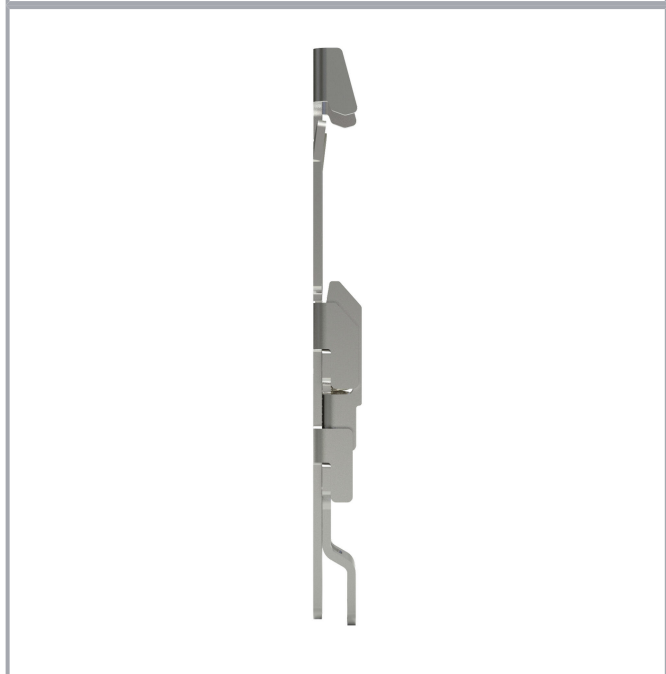

Subject to changes. Please also observe the further product documentation!

WAGO GmbH & Co. KG
Hansastr. 27
32423 Minden
Phone: +49571 887-0 | Fax: +49571 887-169
Email: info.de@wago.com | Web: www.wago.com

Do you have any questions about our products?
We are always happy to take your call at +49 (571) 887-44222.