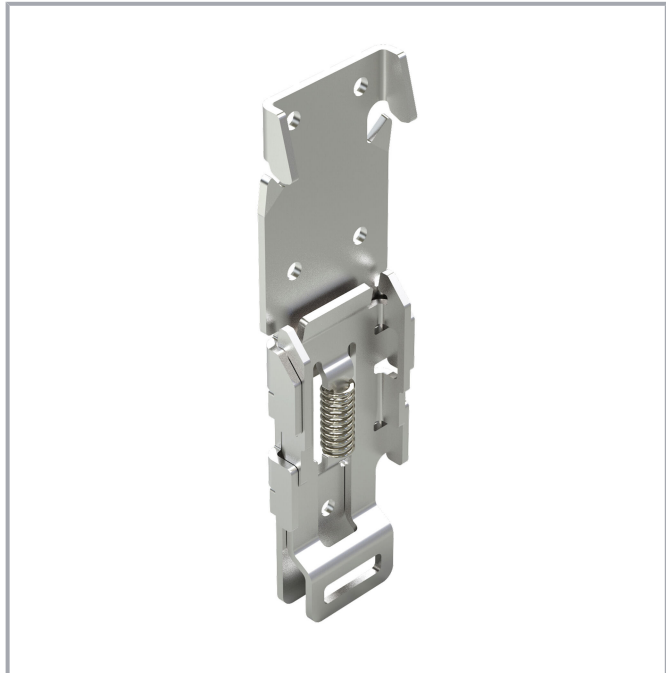

Subject to changes. Please also observe the further product documentation!

WAGO GmbH & Co. KG
Hansastr. 27
32423 Minden
Phone: +49571 887-0 | Fax: +49571 887-169
Email: info.de@wago.com | Web: www.wago.com

Do you have any questions about our products?
We are always happy to take your call at +49 (571) 887-44222.