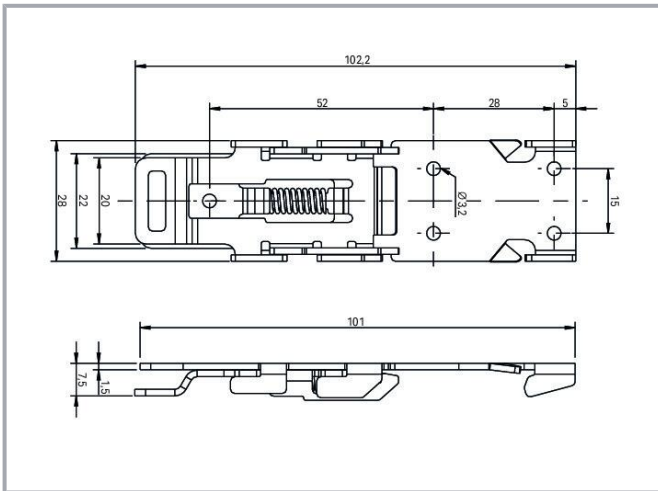

Data sheet | Item number: 2789-1128

Mounting carrier; 1.5 mm thick; carbon steel; for DIN-35 rail mounting; 28 mm

www.wago.com/2789-1128

Subject to changes. Please also observe the further product documentation!

Do you have any questions about our products?
We are always happy to take your call at +49 (571) 887-44222.

Data

Physical data

Width	28 mm / 1.1 inches
Height	101 mm / 3.98 inches
Depth from upper-edge of DIN-rail	1.5 mm / 0.06 inches