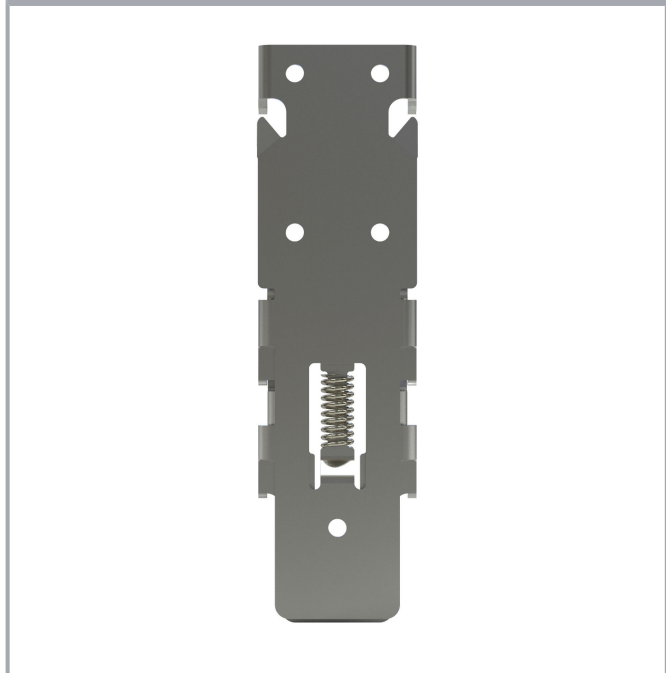

Data sheet | Item number: 2789-1128

Mounting carrier; 1.5 mm thick; carbon steel; for DIN-35 rail mounting; 28 mm

www.wago.com/2789-1128

Subject to changes. Please also observe the further product documentation!

Do you have any questions about our products?
We are always happy to take your call at +49 (571) 887-44222.

Data

Physical data

Width	28 mm / 1.1 inches
Height	101 mm / 3.98 inches
Depth from upper-edge of DIN-rail	1.5 mm / 0.06 inches