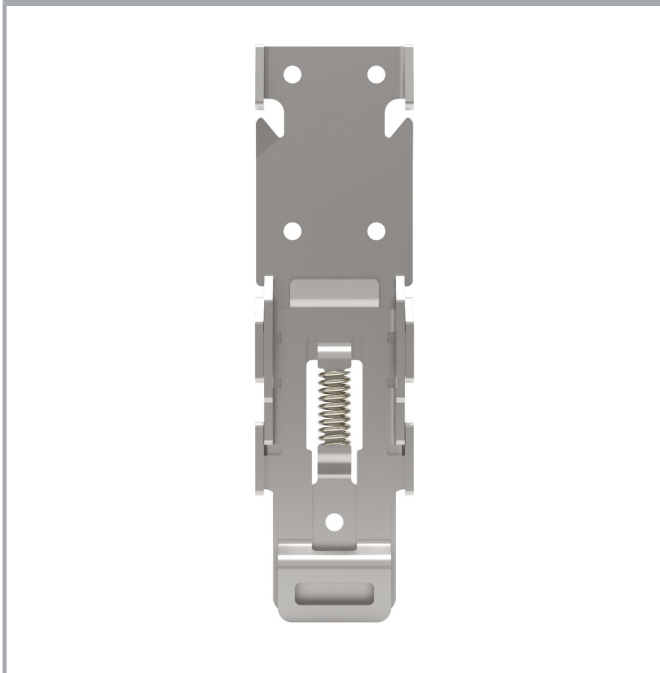

Data sheet | Item number: 2789-1128

Mounting carrier; 1.5 mm thick; carbon steel; for DIN-35 rail mounting; 28 mm

www.wago.com/2789-1128

Subject to changes. Please also observe the further product documentation!

Do you have any questions about our products?
We are always happy to take your call at +49 (571) 887-44222.

Data

Physical data

Width	28 mm / 1.1 inches
Height	101 mm / 3.98 inches
Depth from upper-edge of DIN-rail	1.5 mm / 0.06 inches