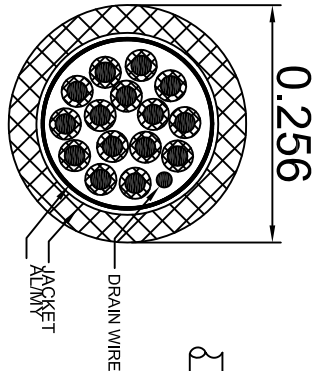

4-40thread(UNC)

4X THUMBSCREW

LENGTH

Amphenol Cables on Demand

D-SUB
15PIN Male

D-SUB
15PIN Female

LENGTH & P/N Table

LENGTH	P/N	Cable Color
1.5FT ±0.8 inch	CS-DSSMDB15MF-001.5	GREY
2.5FT ±1 inch	CS-DSSMDB15MF-002.5	GREY
3FT ±1.2 inch	CS-DSSMDB15MF-003	GREY
5FT ±2 inch	CS-DSSMDB15MF-005	GREY
10FT ±3 inch	CS-DSSMDB15MF-010	GREY
25FT ±4 inch	CS-DSSMDB15MF-025	GREY
50FT ±8 inch	CS-DSSMDB15MF-050	GREY

PIN OUT:		
Male	Female	Color
PIN1	PIN1	Black
PIN2	PIN2	Brown
PIN3	PIN3	Red
PIN4	PIN4	Orange
PIN5	PIN5	Yellow
PIN6	PIN6	Green
PIN7	PIN7	Blue
PIN8	PIN8	Purple
PIN9	PIN9	Gray
PIN10	PIN10	White
PIN11	PIN11	Pink
PIN12	PIN12	Light Green
PIN13	PIN13	Black/White
PIN14	PIN14	Brown/White
PIN15	PIN15	Red/White
SHIELD	SHIELD	Drain Wire

UNLESS OTHERWISE SPECIFIED
DIMENSIONS ARE IN INCHES
TOLERANCES ARE:

DECIMALS	±.01	ANGLES	±.1°
X	±.005		
XX	±.002		
XXX	±.001		

APPROVALS	DATE
DRAWN LF	24/Oct/2017
CHECKED BA	24/Oct/2017
RESP ENG	
MFG ENG	

Amphenol Cables on Demand
20 VALLEY ST. ENDICOTT, NY 13760

Economy 15PIN D-Sub MF
Common Serial Connection

SIZE DWG. NO. CS-DSSMDB15MF-XXX

REV.	DESCRIPTION	DATE	APPROVED
A	NEW RELEASE	07/Feb/2017	
A1	Add Wiring Code	13/JAN/2012	
A2	Add Length=1.5FT(197)	14/Sep/2016	
A3	Add Length=3FT	24/Oct/2017	