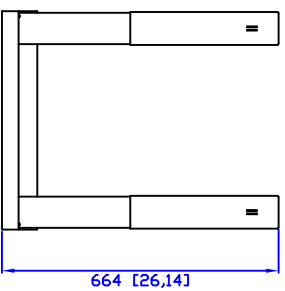

BACK

FRONT

SIDE AT MINIMUM DEPTH

SIDE AT MAXIMUM DEPTH

Top

TOP AT MAXIMUM DEPTH

11200 NW 138 St., Medley, FL 33178  
 WWW.QuestManufacturing.net  
 TEL: 305-513-8583 FAX: 305-513-9875

QUEST MANUFACTURING CO.

ITEM NO.

SR1921-18-02

Drawn By	Date	Material	C.R.S.	
Checked By	Date	Unit	mm [inch]	
Approved By	Date	Surface Finish	Power Coat	

1 2 3 4 5 6 7 8

F

E

D

C