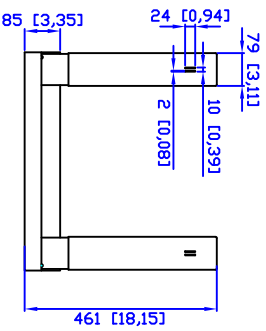

BACK

FRONT

SIDE AT MINIMUM DEPTH

SIDE AT MAXIMUM DEPTH

Top

TOP AT MAXIMUM DEPTH

11200 NW 138 St., Medley, FL 33178  
 WWW.QuestManufacturing.net  
 TEL: 305-513-8583 FAX: 305-513-9875

QUEST MANUFACTURING CO.

ITEM NO.

SR1921-18-02

Drawn By	Date	Material	C.R.S.	
Checked By	Date	Unit	mm [inch]	
Approved By	Date	Surface Finish	Power Coat	

1 2 3 4 5 6 7 8

F

E

D

C