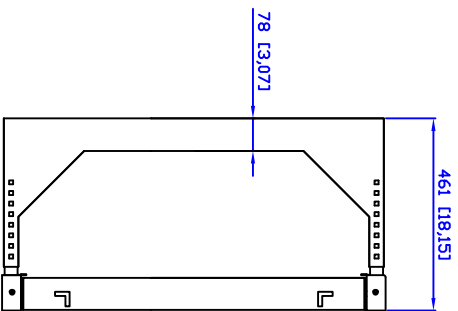

BACK

FRONT

SIDE AT MINIMUM DEPTH

SIDE AT MAXIMUM DEPTH

Top

TOP AT MAXIMUM DEPTH

11200 NW 138 St., Medley, FL 33178  
 WWW.QuestManufacturing.net  
 TEL: 305-513-8583 FAX: 305-513-9875

QUEST MANUFACTURING CO.

ITEM NO.

SR1921-18-02

Drawn By	Date	Material	C.R.S.	
Checked By	Date	Unit	mm [inch]	
Approved By	Date	Surface Finish	Power Coat	

1 2 3 4 5 6 7 8

F

E

D

C