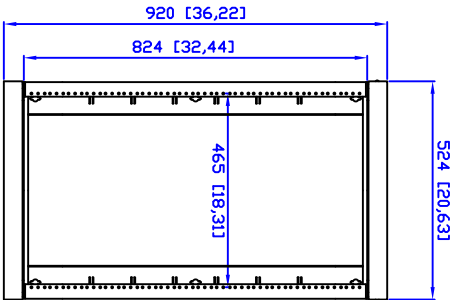

BACK

FRONT

SIDE AT MINIMUM DEPTH

SIDE AT MAXIMUM DEPTH

Top

TOP AT MAXIMUM DEPTH

11200 NW 138 St., Medley, FL 33178  
 WWW.QuestManufacturing.net  
 TEL: 305-513-8583 FAX: 305-513-9875

QUEST MANUFACTURING CO.

ITEM NO.

SR1921-18-02

Drawn By	Date	Material	C.R.S.	
Checked By	Date	Unit	mm [inch]	
Approved By	Date	Surface Finish	Power Coat	

1 2 3 4 5 6 7 8

F

E

D

C