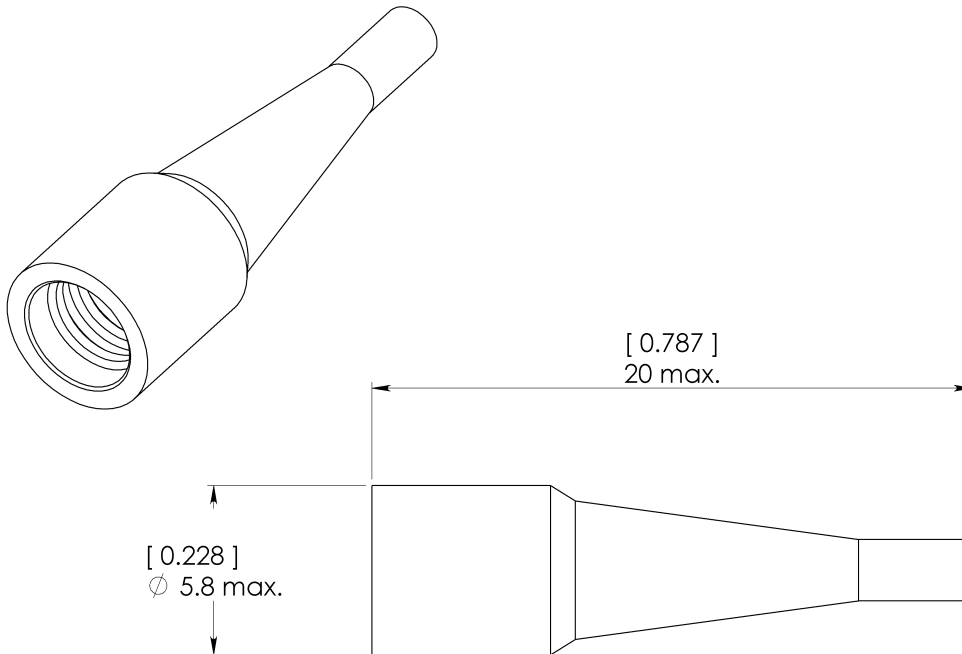

Original dimension in mm [inch]

<b>GENERAL</b>
----------------

- Compatible with SC and FC connectors
- Suitable for use with cable sizes Ø 1 mm max.
- Compatible with BELLCORE GR 326 specification ( V0, LOI 28 % mini.)
- Color yellow.