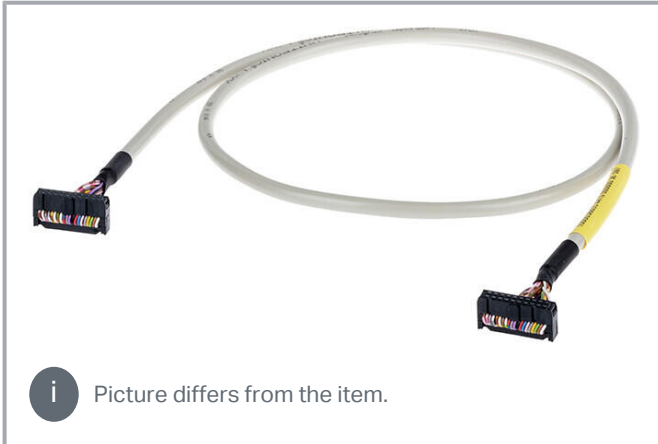

Data sheet | Item number: 706-150/314-100

Connection cable; 14-pole; Pluggable connector per DIN 41651; 14-pole; Pluggable connector per DIN 41651; Length: 1 m; Conductor cross-section: 0.14 mm²

www.wago.com/706-150/314-100