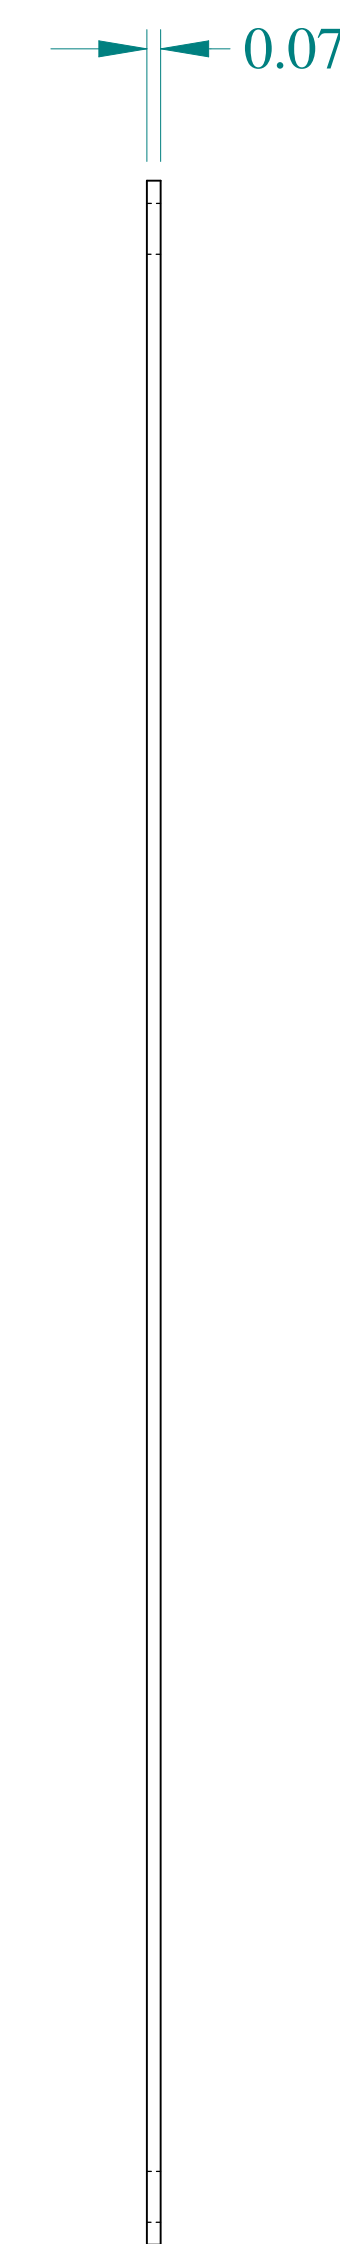

TOP VIEW

ISOMETRIC VIEW

SIDE VIEW

FRONT VIEW

SIDE VIEW

**HAMMOND
MANUFACTURING®**

www.hammondmfg.com

Data subject to change without notice.

Part # : 14G1109

Date : Jan. 31, 2020

[Link:www.hamfmg.com/14G1109](http://www.hamfmg.com/14G1109)