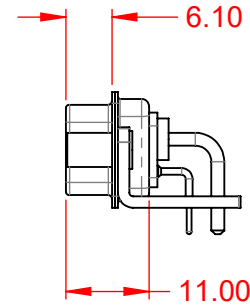

TOLERANCE UNLESS OTHERWISE SPECIFIED	
.X	±0.25
.XX	±0.13
.XXX	±0.05

THIS IS A C.A.D. GENERATED DRAWING  
DO NOT MAKE MANUAL REVISIONS TO MASTER.

ISSUE NUMBER	
ORIGINAL	①

**NOTES:**

**MATERIAL:**  
**HOUSING:** THERMOPLASTIC POLYESTER, UL94V-0  
**SHELL:** STEEL, TIN PLATED  
**CONTACT:** COPPER ALLOY, 30µ" GOLD PLATED