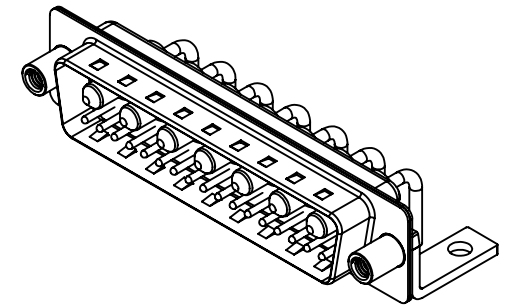

**DIELECTRIC WITHSTANDING VOLTAGE:** 1000V AC rms

THIS SERIES FULLY CONFORMS TO  
THE EUROPEAN UNION DIRECTIVES  
2011/65/EU FOR RoHS COMPLIANCY.

YOUR CONNECTION TO QUALITY & SERVICE

EDAC INC  
TORONTO, ONTARIO  
CANADA