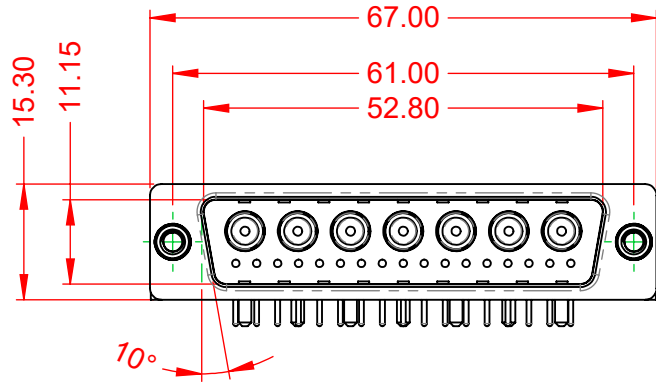

TOLERANCE UNLESS OTHERWISE SPECIFIED	
.X	±0.25
.XX	±0.13
.XXX	±0.05

THIS IS A C.A.D. GENERATED DRAWING  
DO NOT MAKE MANUAL REVISIONS TO MASTER.

ISSUE NUMBER	
ORIGINAL	①

**NOTES:**

**MATERIAL:**  
**HOUSING:** THERMOPLASTIC POLYESTER, UL94V-0  
**SHELL:** STEEL, TIN PLATED  
**CONTACT:** COPPER ALLOY, 30µ" GOLD PLATED