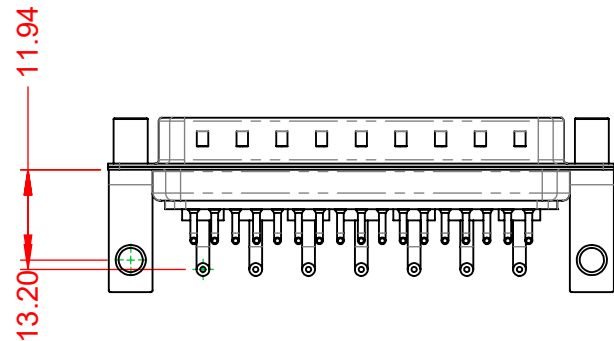

TOLERANCE UNLESS OTHERWISE SPECIFIED	
.X	±0.25
.XX	±0.13
.XXX	±0.05

THIS IS A C.A.D. GENERATED DRAWING  
DO NOT MAKE MANUAL REVISIONS TO MASTER.

ISSUE NUMBER	
ORIGINAL	①

**NOTES:**

**MATERIAL:**  
**HOUSING:** THERMOPLASTIC POLYESTER, UL94V-0  
**SHELL:** STEEL, TIN PLATED  
**CONTACT:** COPPER ALLOY, 30µ" GOLD PLATED