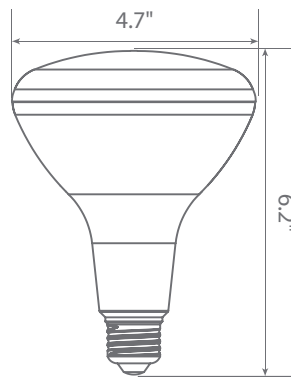

Product Dimensions