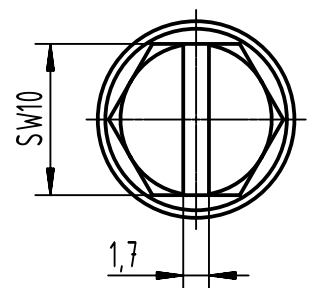

1 2 3 4 5 6

A

B

C

D

X (2:1)

	All Dimensions in mm Original Size DIN A4	Scale 1:2		Free size tol.		Ref.	
		Created by SPRENB		Inspected by GERB		Standardisation 302077	
	All rights reserved Department EL PD	Date 2021-05-18		State Final Release		Doc-Key / ECM-Nr. 100176508/UGD/004/C 500000190688	
		Title Han 24HPR Hood Top Entry 2x M25 Screw Lo		Type TB		Number 19 40 024 0431	
HARTING D-32339 Espelkamp						Page 1/1	