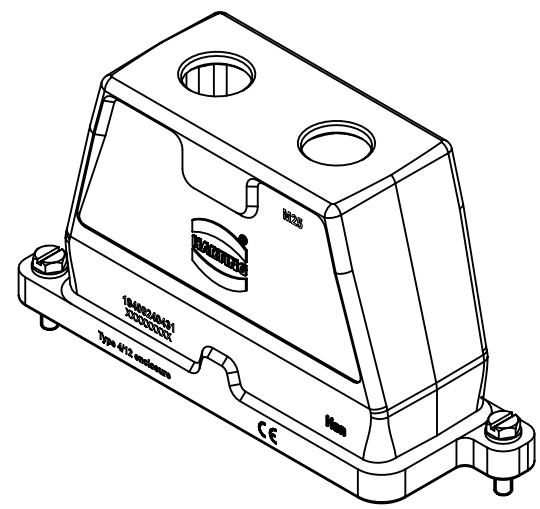

1 2 3 4 5 6

A

B

C

D

X (2:1)

	All Dimensions in mm Original Size DIN A4	Scale 1:2		Free size tol.		Ref.	
		Created by SPRENB		Inspected by GERB		Standardisation 302077	
	All rights reserved Department EL PD	Date 2021-05-18		State Final Release		Doc-Key / ECM-Nr. 100176508/UGD/004/C 500000190688	
		Title Han 24HPR Hood Top Entry 2x M25 Screw Lo		Type TB		Number 19 40 024 0431	
HARTING D-32339 Espelkamp						Page 1/1	