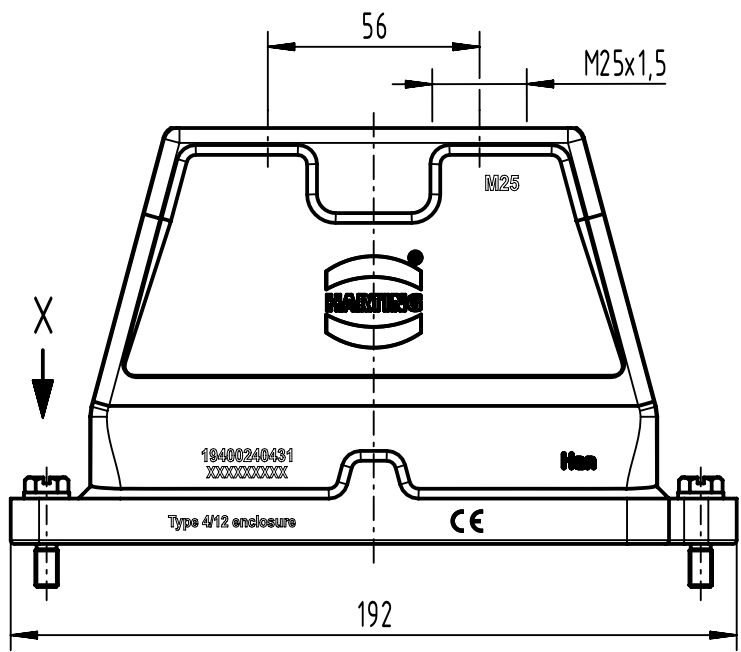

1 2 3 4 5 6

A

B

C

D

X (2:1)

	All Dimensions in mm Original Size DIN A4	Scale 1:2		Free size tol.		Ref.	
		Created by SPRENB		Inspected by GERB		Standardisation 302077	
	All rights reserved Department EL PD	Date 2021-05-18		State Final Release		Doc-Key / ECM-Nr. 100176508/UGD/004/C 500000190688	
		Title Han 24HPR Hood Top Entry 2x M25 Screw Lo		Type TB		Number 19 40 024 0431	
HARTING D-32339 Espelkamp						Page 1/1	