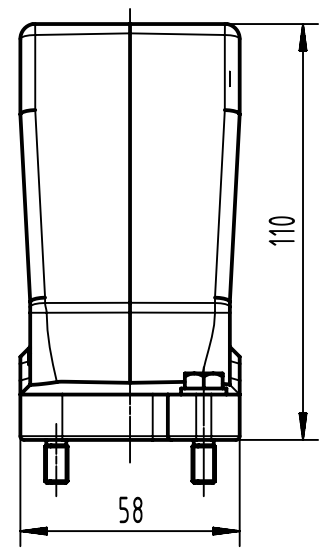

1 2 3 4 5 6

A

B

C

D

X (2:1)

	All Dimensions in mm Original Size DIN A4	Scale 1:2		Free size tol.		Ref.	
		Created by SPRENB		Inspected by GERB		Standardisation 302077	
	All rights reserved Department EL PD	Date 2021-05-18		State Final Release		Doc-Key / ECM-Nr. 100176508/UGD/004/C 500000190688	
		Title Han 24HPR Hood Top Entry 2x M25 Screw Lo		Type TB		Number 19 40 024 0431	
HARTING D-32339 Espelkamp						Page 1/1	