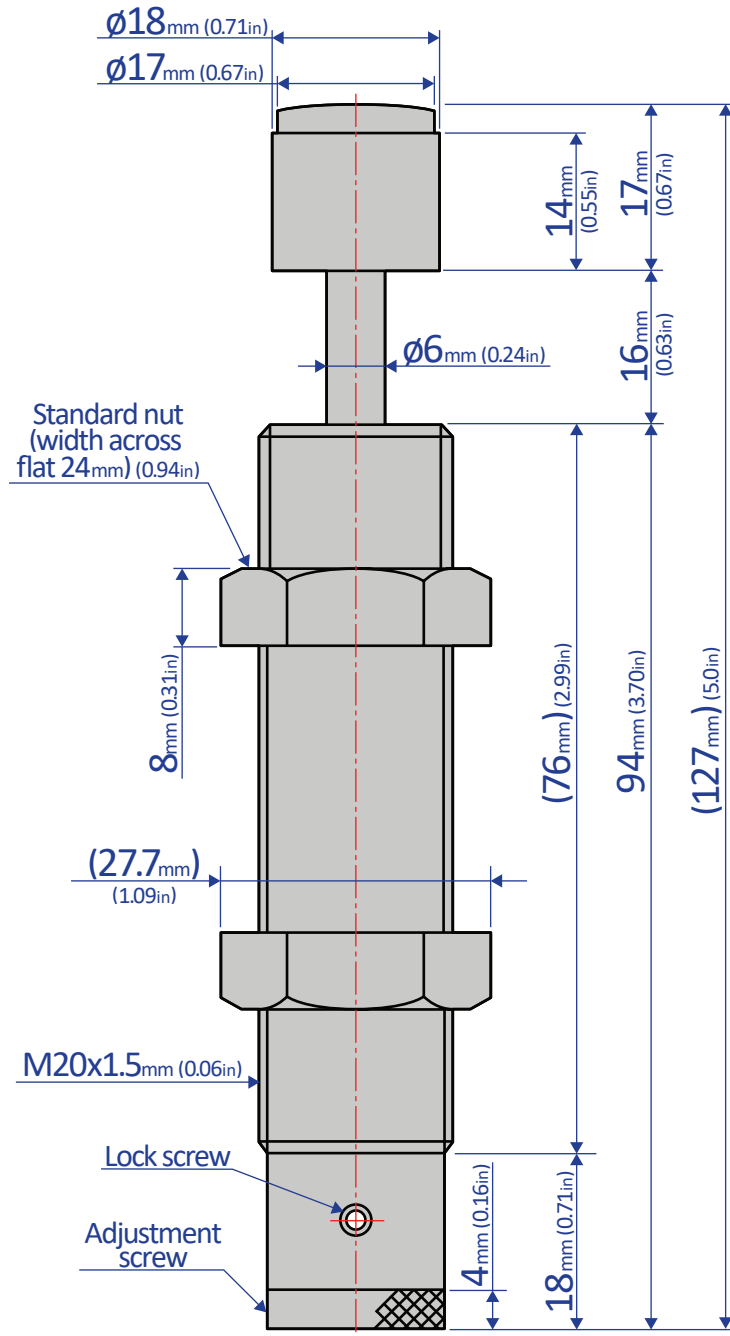

FWM-2016EBD-C

SHOCK ABSORBER - ADJUSTABLE

Bansbach
easylift®

Vest Drive • Melbourne, Florida 32904
www.easylift.com • www.damper.net