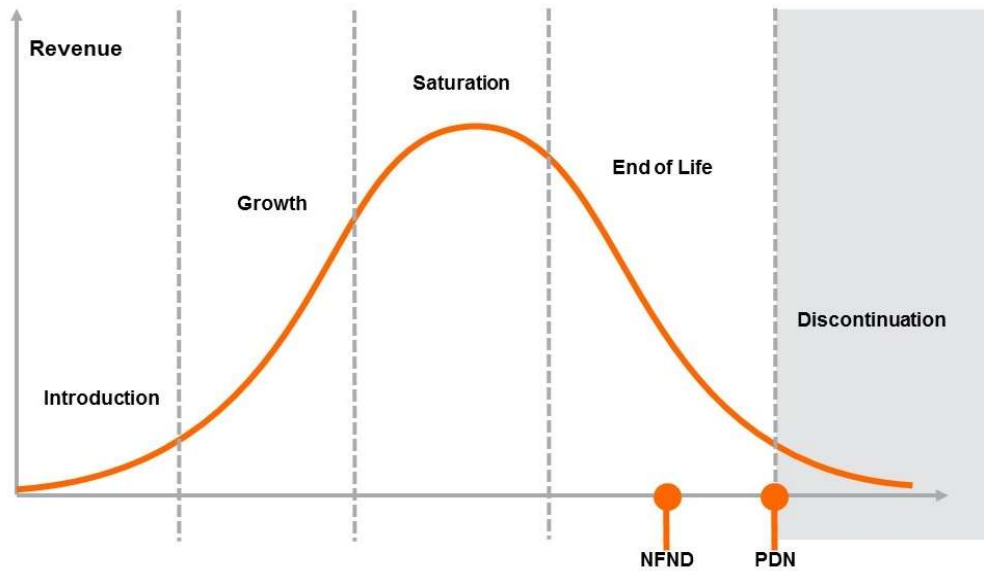

Light is OSRAM

Product Or Individual Q-Code Discontinuation (acc. JEDEC J-STD-048)
OS-PDN-2020-011

17 February 2020

Last order: 14 August 2020
Last delivery: 14 February 2021

Please direct your feedback to your local Sales office.