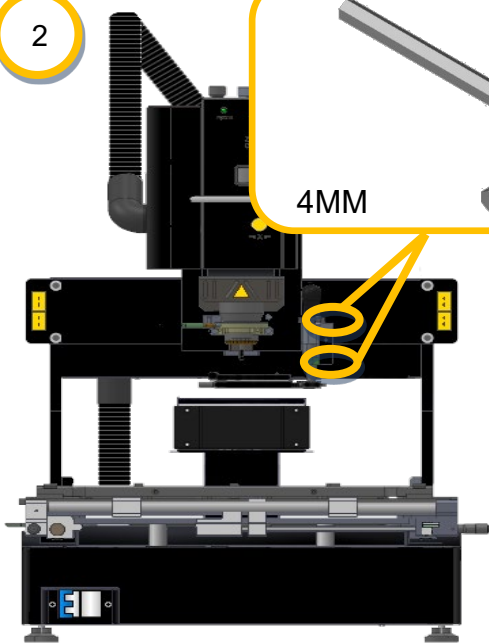

APR

3651 WALNUT AVENUE, CHINO CA 91710 • PHONE (909) 664-9980 • APR-Rework.com

SmartPlace Technology
Camera Sensor to Optical path alignment

12M or
As required

SRS-OVK

4MM
7/64

2

4MM

Activate the vacuum pump

Pick up the alignment plate with the vacuum nozzle from the mating part.

Adjust Camera Image