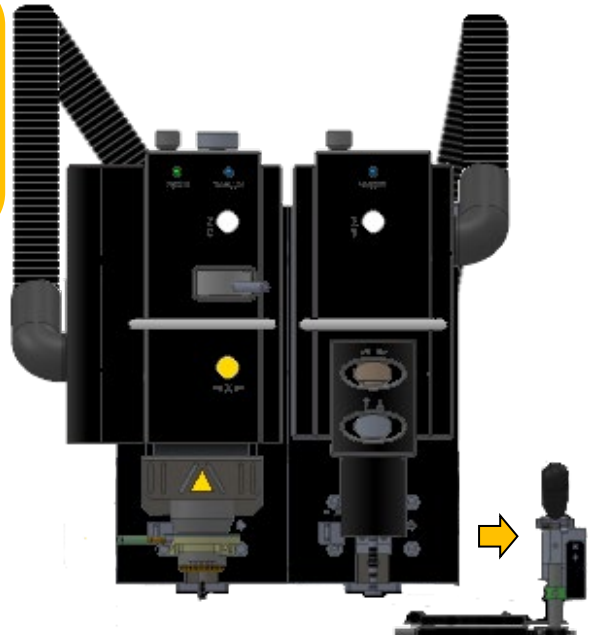

APR

3651 WALNUT AVENUE, CHINO CA 91710 • PHONE (909) 664-9980 • APR-Rework.com

SmartPlace Technology
Camera Sensor to Optical path alignment

12M or
As required

SRS-OVK

4MM
7/64

2

4MM

Activate the vacuum pump

Pick up the alignment plate with the vacuum nozzle from the mating part.

Adjust Camera Image