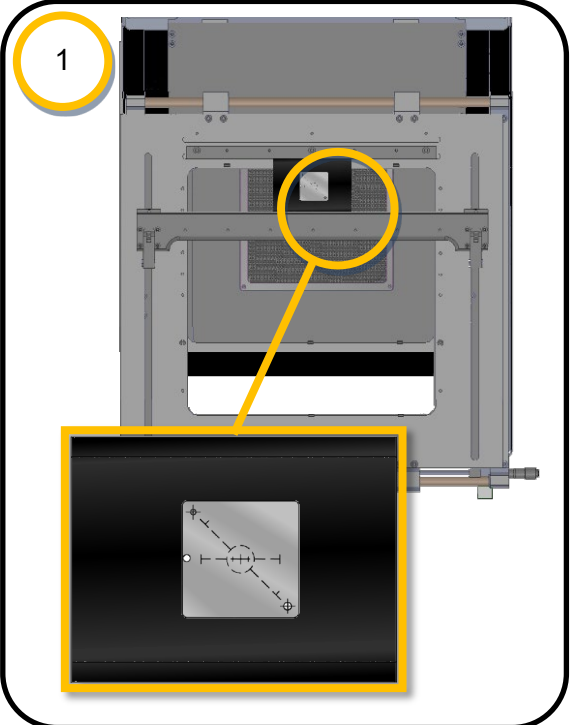

APR

3651 WALNUT AVENUE, CHINO CA 91710 • PHONE (909) 664-9980 • APR-Rework.com

SmartPlace Technology
Camera Sensor to Optical path alignment

12M or
As required

SRS-OVK

4MM
7/64

2

4MM

Activate the vacuum pump

Pick up the alignment plate with the vacuum nozzle from the mating part.

Adjust Camera Image