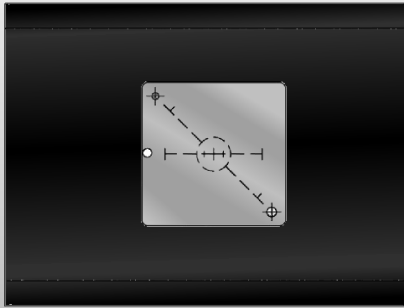

APR

3651 WALNUT AVENUE, CHINO CA 91710 • PHONE (909) 664-9980 • APR-Rework.com

SmartPlace Technology
Camera Sensor to Optical path alignment

12M or
As required

SRS-OVK

4MM
7/64

2

4MM

Activate the vacuum pump

Pick up the alignment plate with the vacuum nozzle from the mating part.

Adjust Camera Image