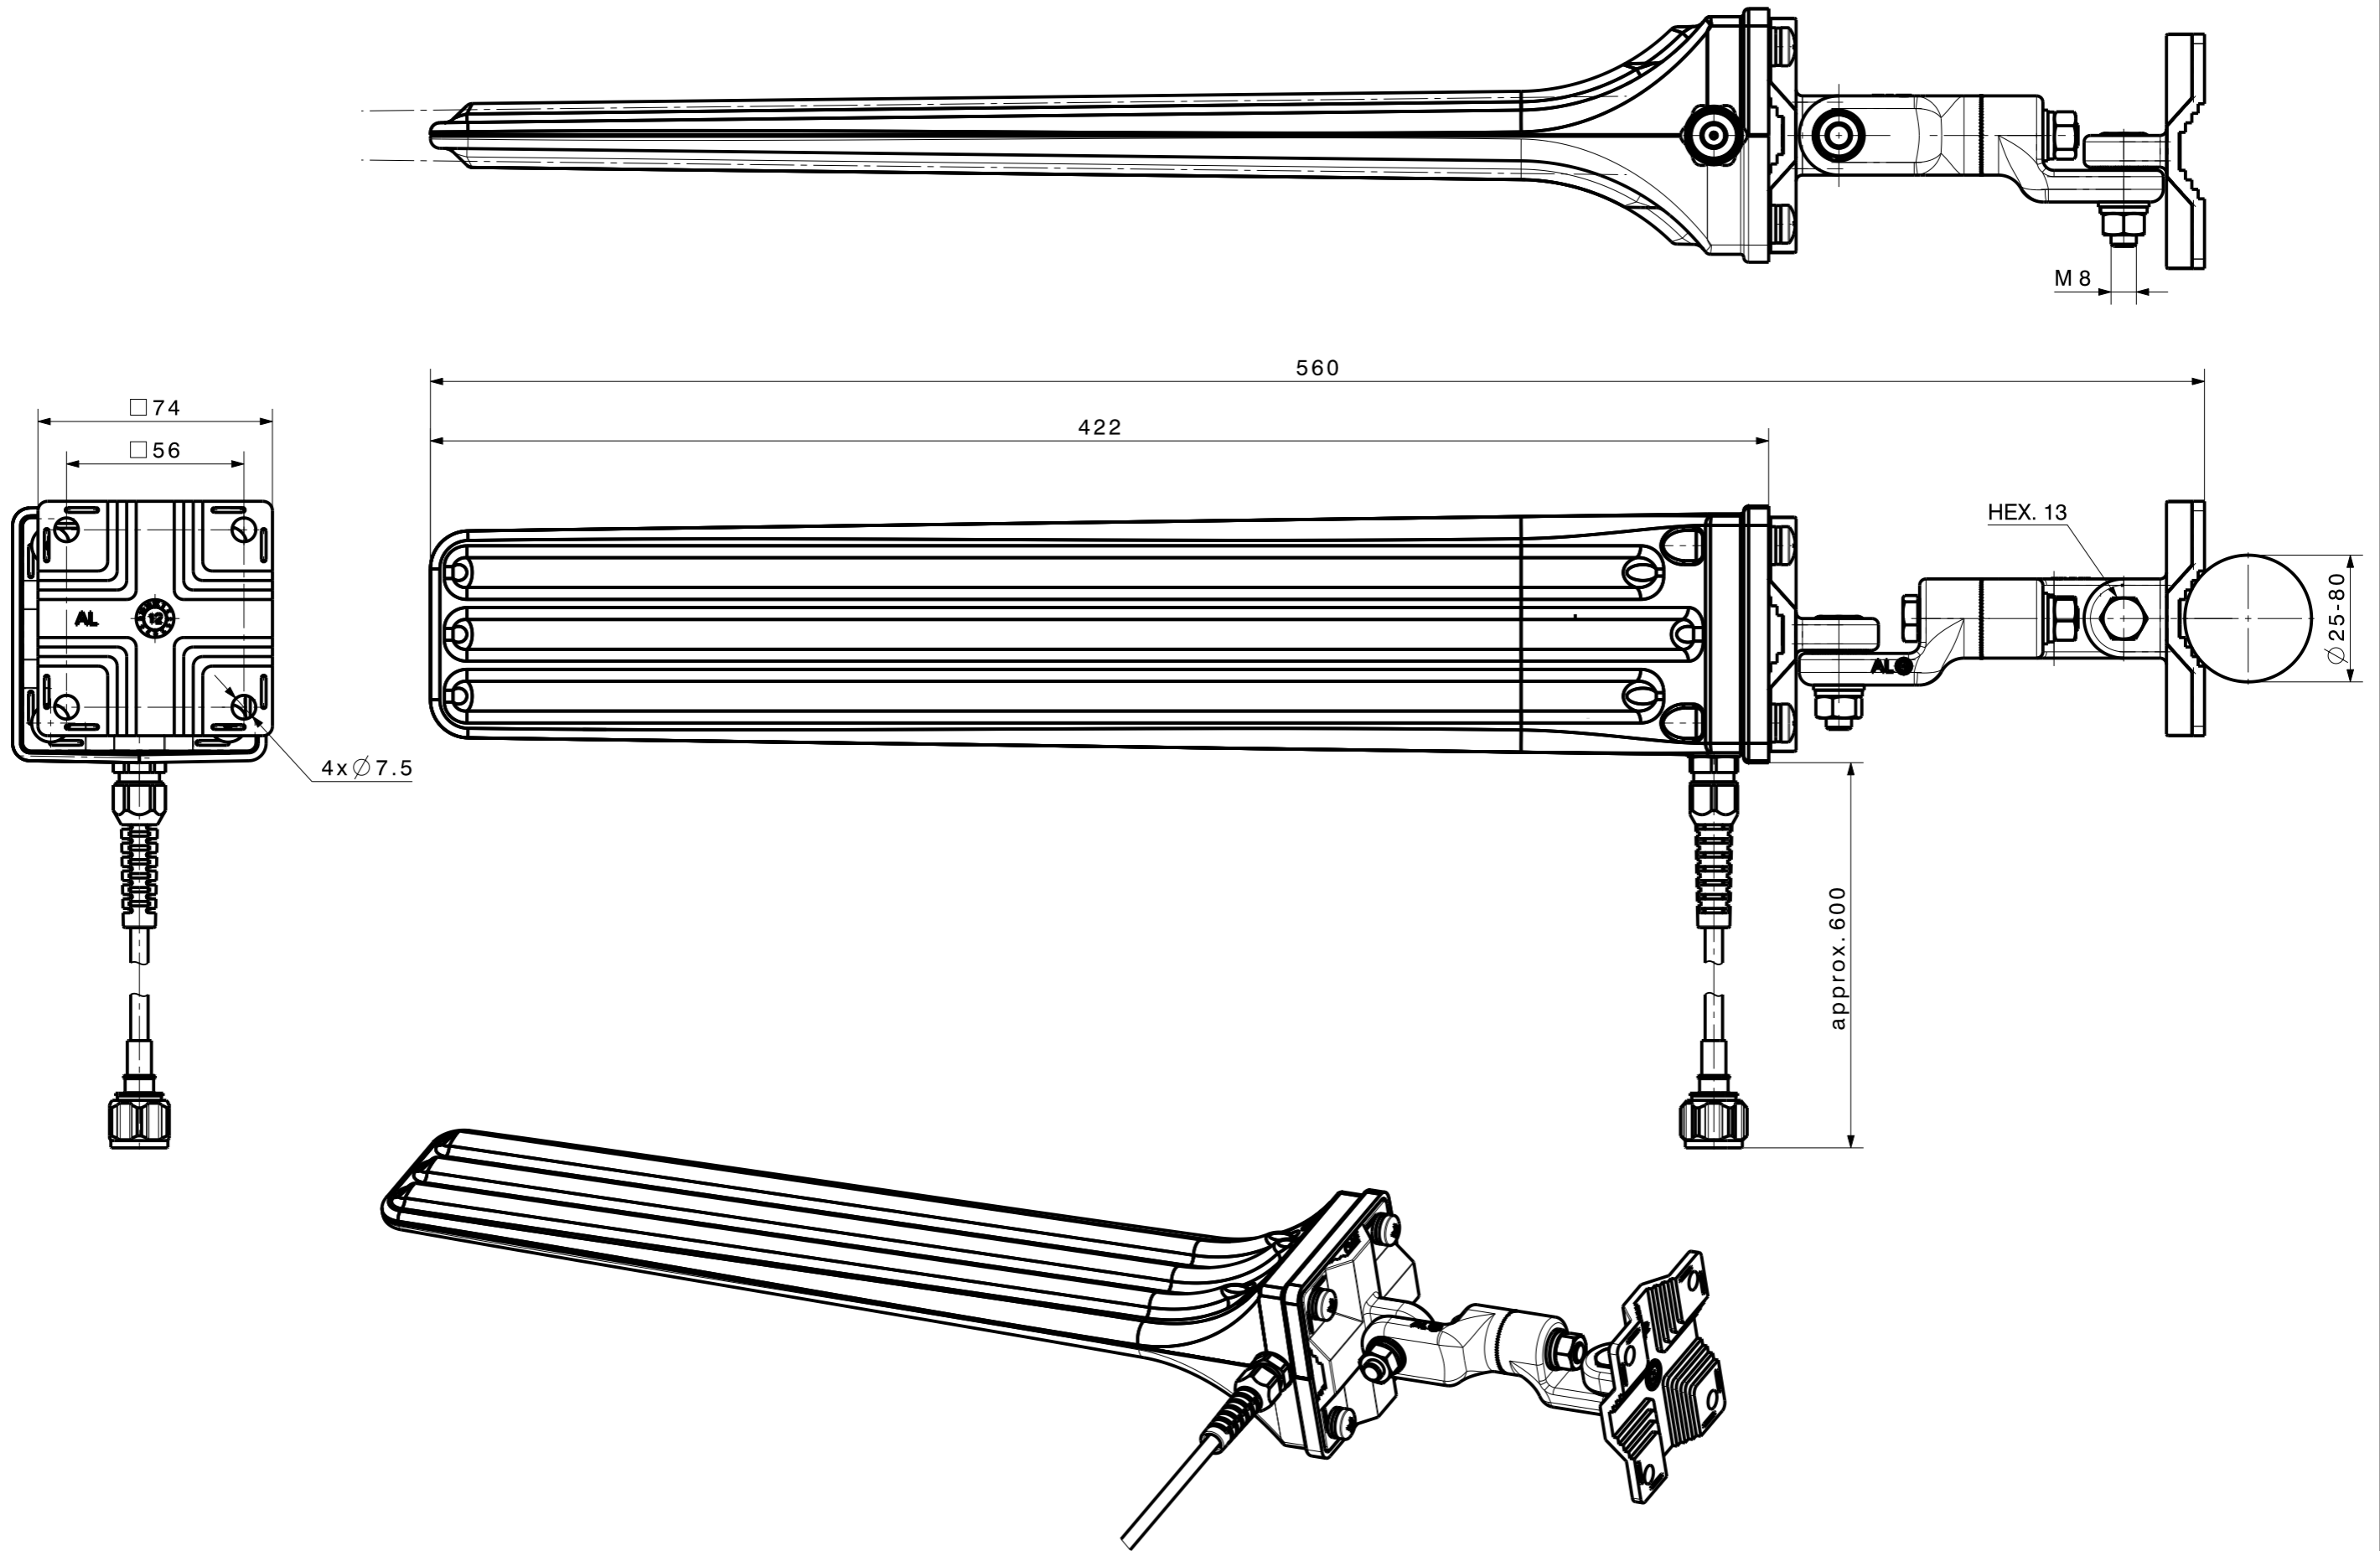

type / Typ: 1324.17.0116	part no. / Teile Nr.: PRO-00304031	A sheet/Blatt
⊕ dimensions in millimeter [mm]	description / Beschreibung	Release
Antenna	DOU-00304031	A
alternative ID:		