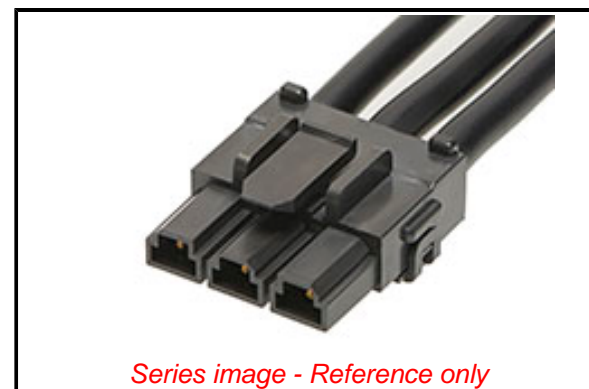

Part Number: [0369240310](#)
Status: **Active**
Overview: [Mini-Fit Sr. Power Connectors](#)
Description: Mini-Fit Sr.-to-Mini-Fit Sr. Off-the-Shelf (OTS) Cable Assembly, 10.00mm Pitch, Single Row, 1.0m Length, 3 Circuits, Black

Documents:

[Drawing (PDF)](#)

[Datasheet (PDF)](#)

[RoHS Certificate of Compliance (PDF)](#)

General

Product Family	Cable Assemblies
Series	36924
Application	Power, Wire-to-Board, Wire-to-Wire
Assembly Configuration	Dual Ended Connectors
Comments	Terminal Position Assurance (TPA) Clip Included
Connector to Connector	Mini-Fit Sr.-to-Mini-Fit Sr.
Overmolded	No
Overview	Mini-Fit Sr. Power Connectors
Product Name	Mini-Fit Sr.
Type	Discrete Wire Assembly, High-Power Assembly
UPC	193264249763

Physical

Cable Length	1.0m
Circuits (Loaded)	3
Color - Resin	Black
Gender	Female-Female
Lock to Mating Part	Yes
Material - Metal	High Performance Alloy (HPA)
Material - Plating Mating	Gold
Material - Plating Termination	Tin
Material - Resin	Polyester
Net Weight	358.269/g
Number of Rows	1
Packaging Type	Bag
Pitch - Mating Interface	10.00mm
Plating min - Mating	0.762µm
Plating min - Termination	2.540µm
Single Ended	No
Termination Interface: Style	Crimp or Compression
Wire Insulation Diameter	6.60mm max.
Wire Size AWG	8
Wire/Cable Type	UL 1015

Electrical

Current - Maximum per Contact	50.0A
Voltage - Maximum	600V AC/DC

Material Info

Reference - Drawing Numbers

Sales Drawing	369240300-000

Series image - Reference only

EU ELV

Not Relevant

EU RoHS

Compliant

REACH SVHC

Not Contained Per -
D(2020)9139-DC (19
Jan 2021)

Halogen-Free

Status

Not Low-Halogen

For more information, please visit [Contact US](#)

China ROHS

ELV

RoHS Phthalates

China RoHS

Green Image

Not Relevant

Not Contained

Search Parts in this Series

[36924 Series](#)

Mates With

Mini-Fit Sr. Plug Housing [428180312](#) .
Mini-Fit Sr. Vertical Header [428193213](#)
, [428193223](#) , [428193233](#) , [428193243](#) .
Mini-Fit Sr. Right-Angle Header [428203213](#)
, [428203223](#) , [428203228](#) , [428203233](#) ,
[428203243](#)