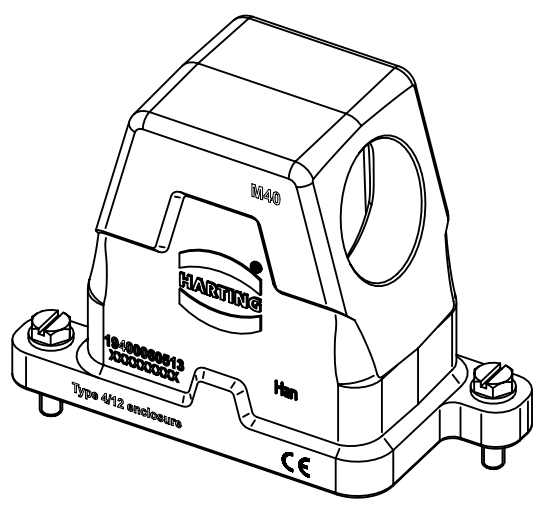

1 2 3 4 5 6

A

B

C

D

X (2:1)

	All Dimensions in mm Original Size DIN A4		Scale 1:2	Free size tol.		Ref.	
						Sub.	
	All rights reserved		Created by HOLLERT	Inspected by SUNDERMEIER	Standardisation 302077	Date 2021-02-22	
	Department EL PD					State Final Release	
HARTING			Title Han 6HPR Hood Side M40 Screw lock			Doc-Key / ECM-Nr. 100192827/UGD/004/D 500000187340	
D-32339 Espelkamp			Type TB	Number 19 40 006 0513			
						Rev. D	Page 1/1