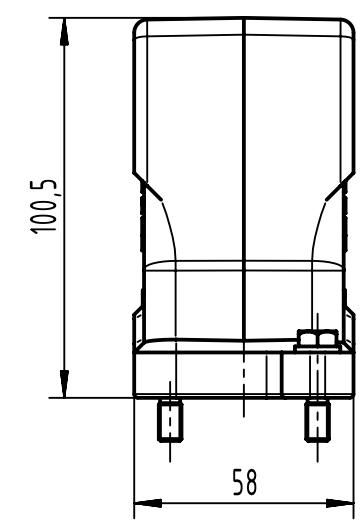

1 2 3 4 5 6

A

B

C

D

X (2:1)

	All Dimensions in mm Original Size DIN A4		Scale 1:2	Free size tol.		Ref.	
						Sub.	
	All rights reserved		Created by HOLLERT	Inspected by SUNDERMEIER	Standardisation 302077	Date 2021-02-22	
	Department EL PD					State Final Release	
HARTING			Title Han 6HPR Hood Side M40 Screw lock			Doc-Key / ECM-Nr. 100192827/UGD/004/D 500000187340	
D-32339 Espelkamp			Type TB	Number 19 40 006 0513			
						Rev. D	Page 1/1