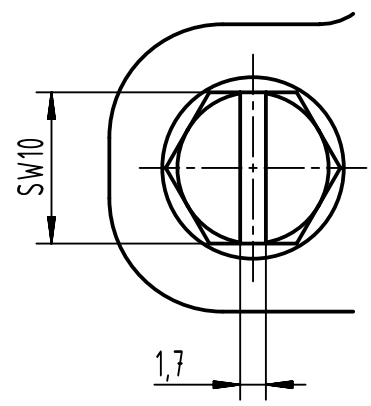

1 2 3 4 5 6

A

B

C

D

X (2:1)

	All Dimensions in mm Original Size DIN A4		Scale 1:2	Free size tol.		Ref.	
						Sub.	
	All rights reserved		Created by HOLLERT	Inspected by SUNDERMEIER	Standardisation 302077	Date 2021-02-22	
	Department EL PD					State Final Release	
HARTING			Title Han 6HPR Hood Side M40 Screw lock			Doc-Key / ECM-Nr. 100192827/UGD/004/D 500000187340	
D-32339 Espelkamp			Type TB	Number 19 40 006 0513			
						Rev. D	Page 1/1