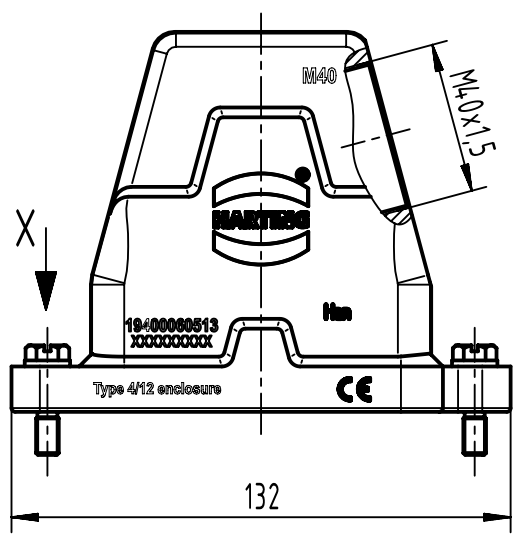

1 2 3 4 5 6

A

B

C

D

X (2:1)

	All Dimensions in mm Original Size DIN A4		Scale 1:2	Free size tol.		Ref.	
						Sub.	
	All rights reserved		Created by HOLLERT	Inspected by SUNDERMEIER	Standardisation 302077	Date 2021-02-22	
	Department EL PD					State Final Release	
HARTING			Title Han 6HPR Hood Side M40 Screw lock			Doc-Key / ECM-Nr. 100192827/UGD/004/D 500000187340	
D-32339 Espelkamp			Type TB	Number 19 40 006 0513			
						Rev. D	Page 1/1