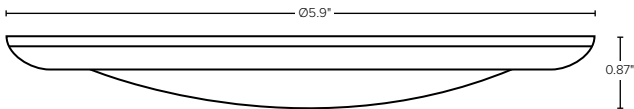

Ordering Guide:

ESL	TYPE	SIZE	WATTS	GENERATION	KELVIN	FINISH	BULK ¹
ESL	DSK (DSK) Disk Light	(ss) (4) 4 Inch (6) 6 Inch	(yy) (10W) 10 Watts (15W) 15 Watts	3 (3) 3rd Generation	(xx) (27) 2700K (30) 3000K (40) 4000K	(ff) (WH) White (BZ) Bronze*	(Blank) One DSK (CP) Contractor Pack

Dimensions:

4" Disk — 10 Watts

6" Disk — 15 Watts

Install Guide:

Standard Installation

Additional Installation Option (ESL-DSK-6-ACCS-3)*

*ESL-DSK-6-ACCS-3 Option sold separately