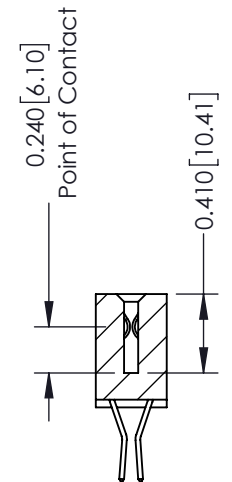

Mounting Option

02-.128 (3.25) Wide Mounting Slots

Contact Detail

560-Extender Board Bend (Code 523 Contacts)

.100 [2.54] Contact Spacing x .200 [5.08] Row Spacing

THIS IS A C.A.D. GENERATED DRAWING
DO NOT MAKE MANUAL REVISIONS TO MASTER.

ISSUE NUMBER

ORIGINAL

Card Slot Accepts
.054 [1.37] to .070 [1.78]
Thick P.C. Board

SECTION A-A

See Accompanying Pages for:

- Contact Bend Details
- Mounting Options

342 / 392 Card Edge Connector

Part Number: 342-038-560-202

555 Contact Code

556 Contact Code

558 Contact Code

559 Contact Code

560 Contact Code

342 / 392 Series Card Edge Connector
Contact Bend Detail

ACAD REFERENCE NO. 342 ENG MASTER

DRAWN: J.LEE DATE: OCT. 06/09