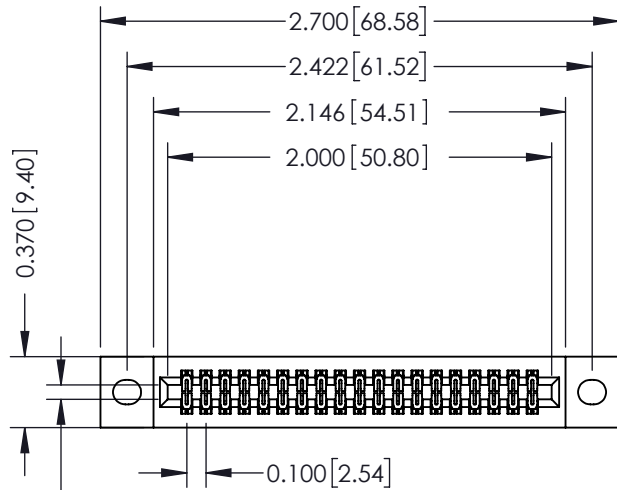

Mounting Option

02-.128 (3.25) Wide Mounting Slots

Contact Detail

560-Extender Board Bend (Code 523 Contacts)

.100 [2.54] Contact Spacing x .200 [5.08] Row Spacing

THIS IS A C.A.D. GENERATED DRAWING
DO NOT MAKE MANUAL REVISIONS TO MASTER.

ISSUE NUMBER

ORIGINAL

Card Slot Accepts
.054 [1.37] to .070 [1.78]
Thick P.C. Board

SECTION A-A

See Accompanying Pages for:

- Contact Bend Details
- Mounting Options

342 / 392 Card Edge Connector

Part Number: 342-038-560-202