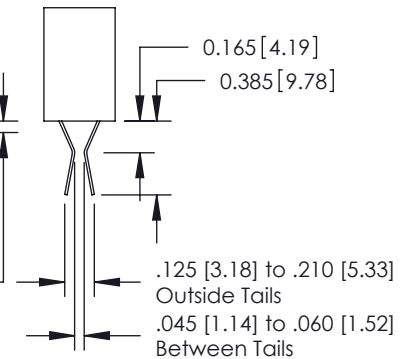

555 Contact Code

556 Contact Code

558 Contact Code

559 Contact Code

560 Contact Code

342 / 392 Series Card Edge Connector
Contact Bend Detail

ACAD REFERENCE NO. 342 ENG MASTER

DRAWN: J.LEE DATE: OCT. 06/09

CHECKED: DATE:

SCALE: NTS SHEET 2 OF 3

DRAWING NUMBER ISSUE

342 Assembly

1

EDAC INC
TORONTO, ONTARIO
CANADA

YOUR CONNECTION TO QUALITY & SERVICE

THESE DRAWINGS AND SPECIFICATIONS
ARE THE PROPERTY OF EDAC INC. AND
SHALL NOT BE REPRODUCED, OR COPIED
OR USED AS THE BASIS FOR THE
MANUFACTURE OR SALE OF APPARATUS
WITHOUT WRITTEN PERMISSION.