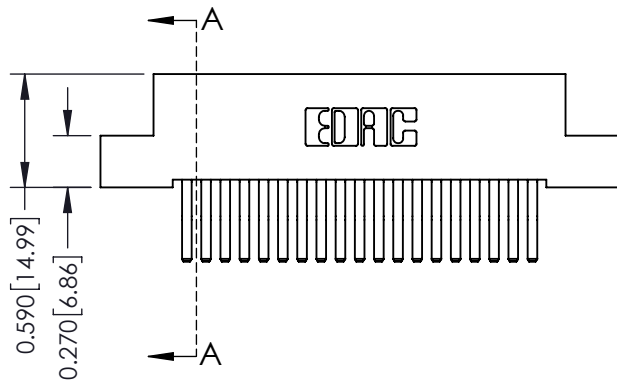

Mounting Option

02-.128 (3.25) Wide Mounting Slots

Contact Detail

560-Extender Board Bend (Code 523 Contacts)

.100 [2.54] Contact Spacing x .200 [5.08] Row Spacing

THIS IS A C.A.D. GENERATED DRAWING
DO NOT MAKE MANUAL REVISIONS TO MASTER.

ISSUE NUMBER

ORIGINAL

Card Slot Accepts
.054 [1.37] to .070 [1.78]
Thick P.C. Board

SECTION A-A

See Accompanying Pages for:

- Contact Bend Details
- Mounting Options

342 / 392 Card Edge Connector

Part Number: 342-038-560-202

555 Contact Code

556 Contact Code

558 Contact Code

559 Contact Code

560 Contact Code

342 / 392 Series Card Edge Connector
Contact Bend Detail

ACAD REFERENCE NO. 342 ENG MASTER

DRAWN: J.LEE DATE: OCT. 06/09