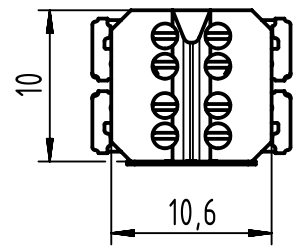

Wire inserting direction →

preLink® Terminal can go through $\varnothing 13$ mm holes..

for wire gauge AWG 22-24

	All Dimensions in mm Original Size DIN A4	Scale 2:1	Free size tol.			Ref.
	All rights reserved Department EL PD	Created by POPESCUD	Inspected by PRIESTER	Standardisation HOFFMANN	Date 2018-09-10	State Final Release
Title preLink Terminal mod AWG22/23, yel. 1=10					Doc-Key / ECM-Nr. 100193434/UGD/004/E 500000139807	
HARTING Electronics GmbH D-32339 Espelkamp		Type TB	Number 20820000001			Rev. E
						Page 1/1