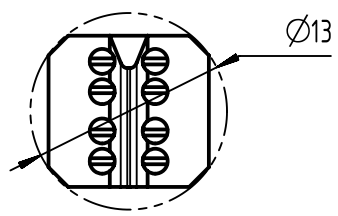

Wire inserting direction →

preLink® Terminal can go through $\varnothing 13$ mm holes..

for wire gauge AWG 22-24

	All Dimensions in mm Original Size DIN A4	Scale 2:1	Free size tol.			Ref.
	All rights reserved Department EL PD	Created by POPESCUD	Inspected by PRIESTER	Standardisation HOFFMANN	Date 2018-09-10	State Final Release
Title preLink Terminal mod AWG22/23, yel. 1=10					Doc-Key / ECM-Nr. 100193434/UGD/004/E 500000139807	
HARTING Electronics GmbH D-32339 Espelkamp		Type TB	Number 20820000001			Rev. E
						Page 1/1