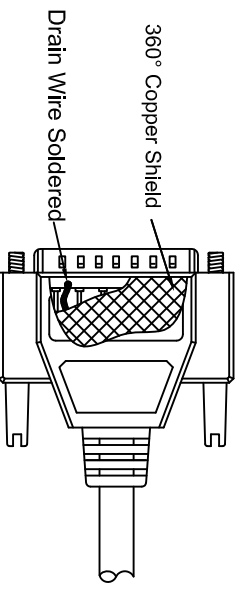

THE INFORMATION CONTAINED IN THIS DRAWING IS THE SOLE PROPERTY OF AMPHENOL CABLES ON DEMAND. ANY REPRODUCTION OR DISCLOSURE TO THIRD PARTIES, IN PART OR WHOLE, WITHOUT THE EXPRESS WRITTEN PERMISSION OF AMPHENOL CABLES ON DEMAND IS PROHIBITED.

REV.	DESCRIPTION	DATE	APPROVED
A	NEW RELEASE	03/JAN/2007	
A1	ADD WIRING DIAG	16/JAN/2012	

LENGTH

D-SUB
25PIN Male