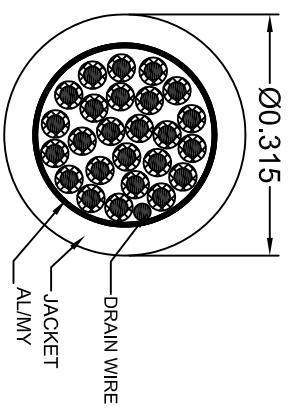

Amphenol Cables on Demand

D-SUB
25PIN Female

LENGTH & P/N Table