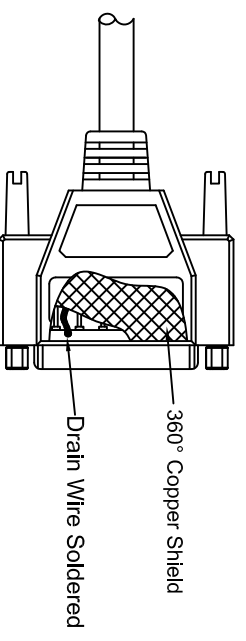

Amphenol Cables on Demand

D-SUB
25PIN Female

LENGTH & P/N Table