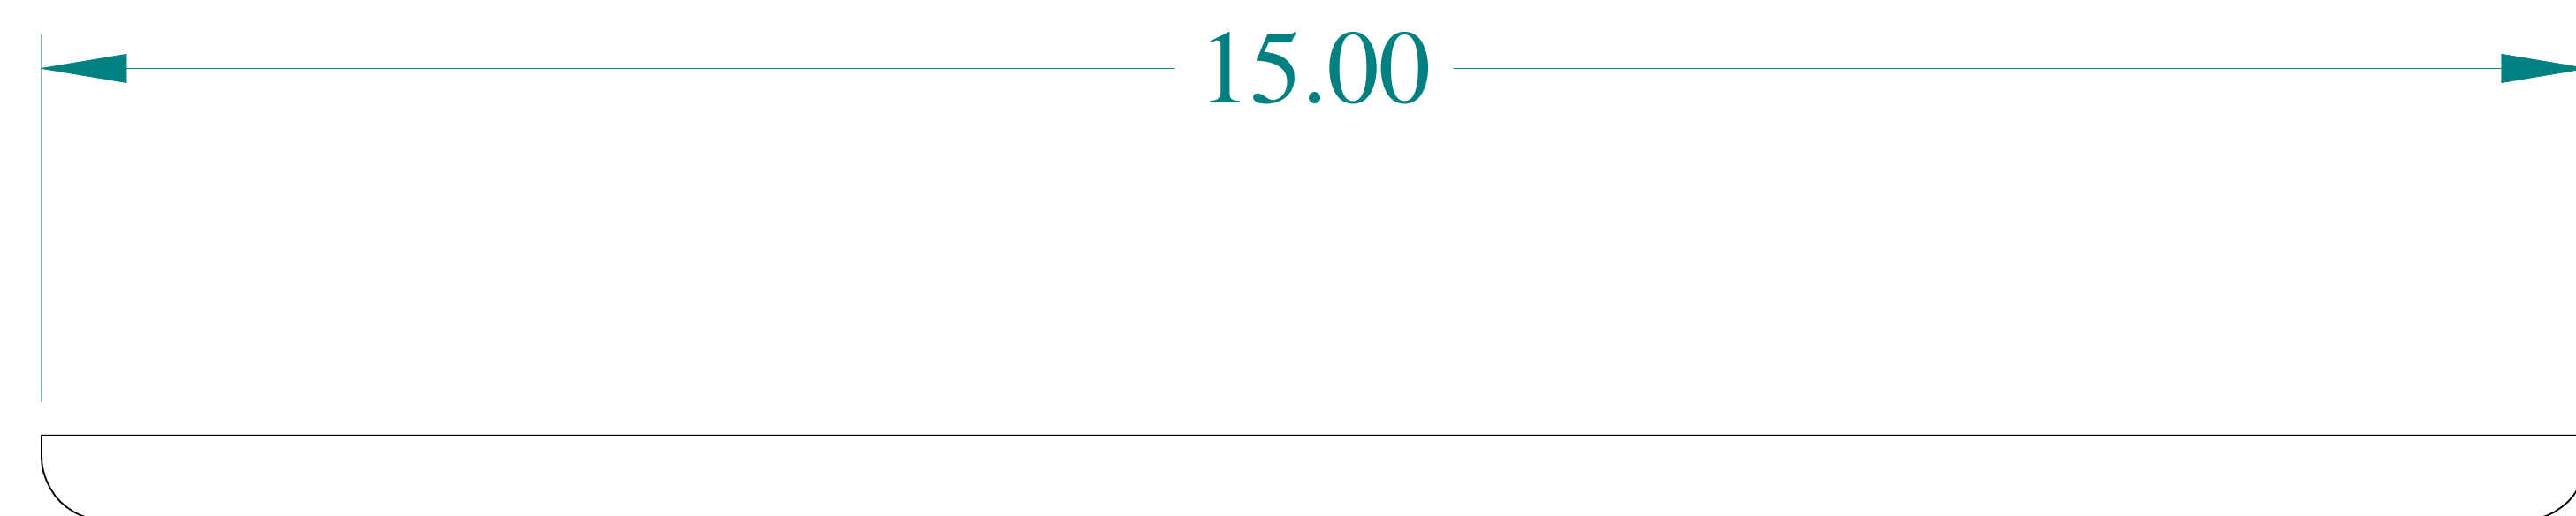

TOP VIEW

FRONT VIEW

ISOMETRIC VIEW

SIDE VIEW

Data subject to change without notice.

Part # : 1481S16K

Date : Jul 5, 2021

[Link:www.hammg.com/1481S16K](http://www.hammg.com/1481S16K)