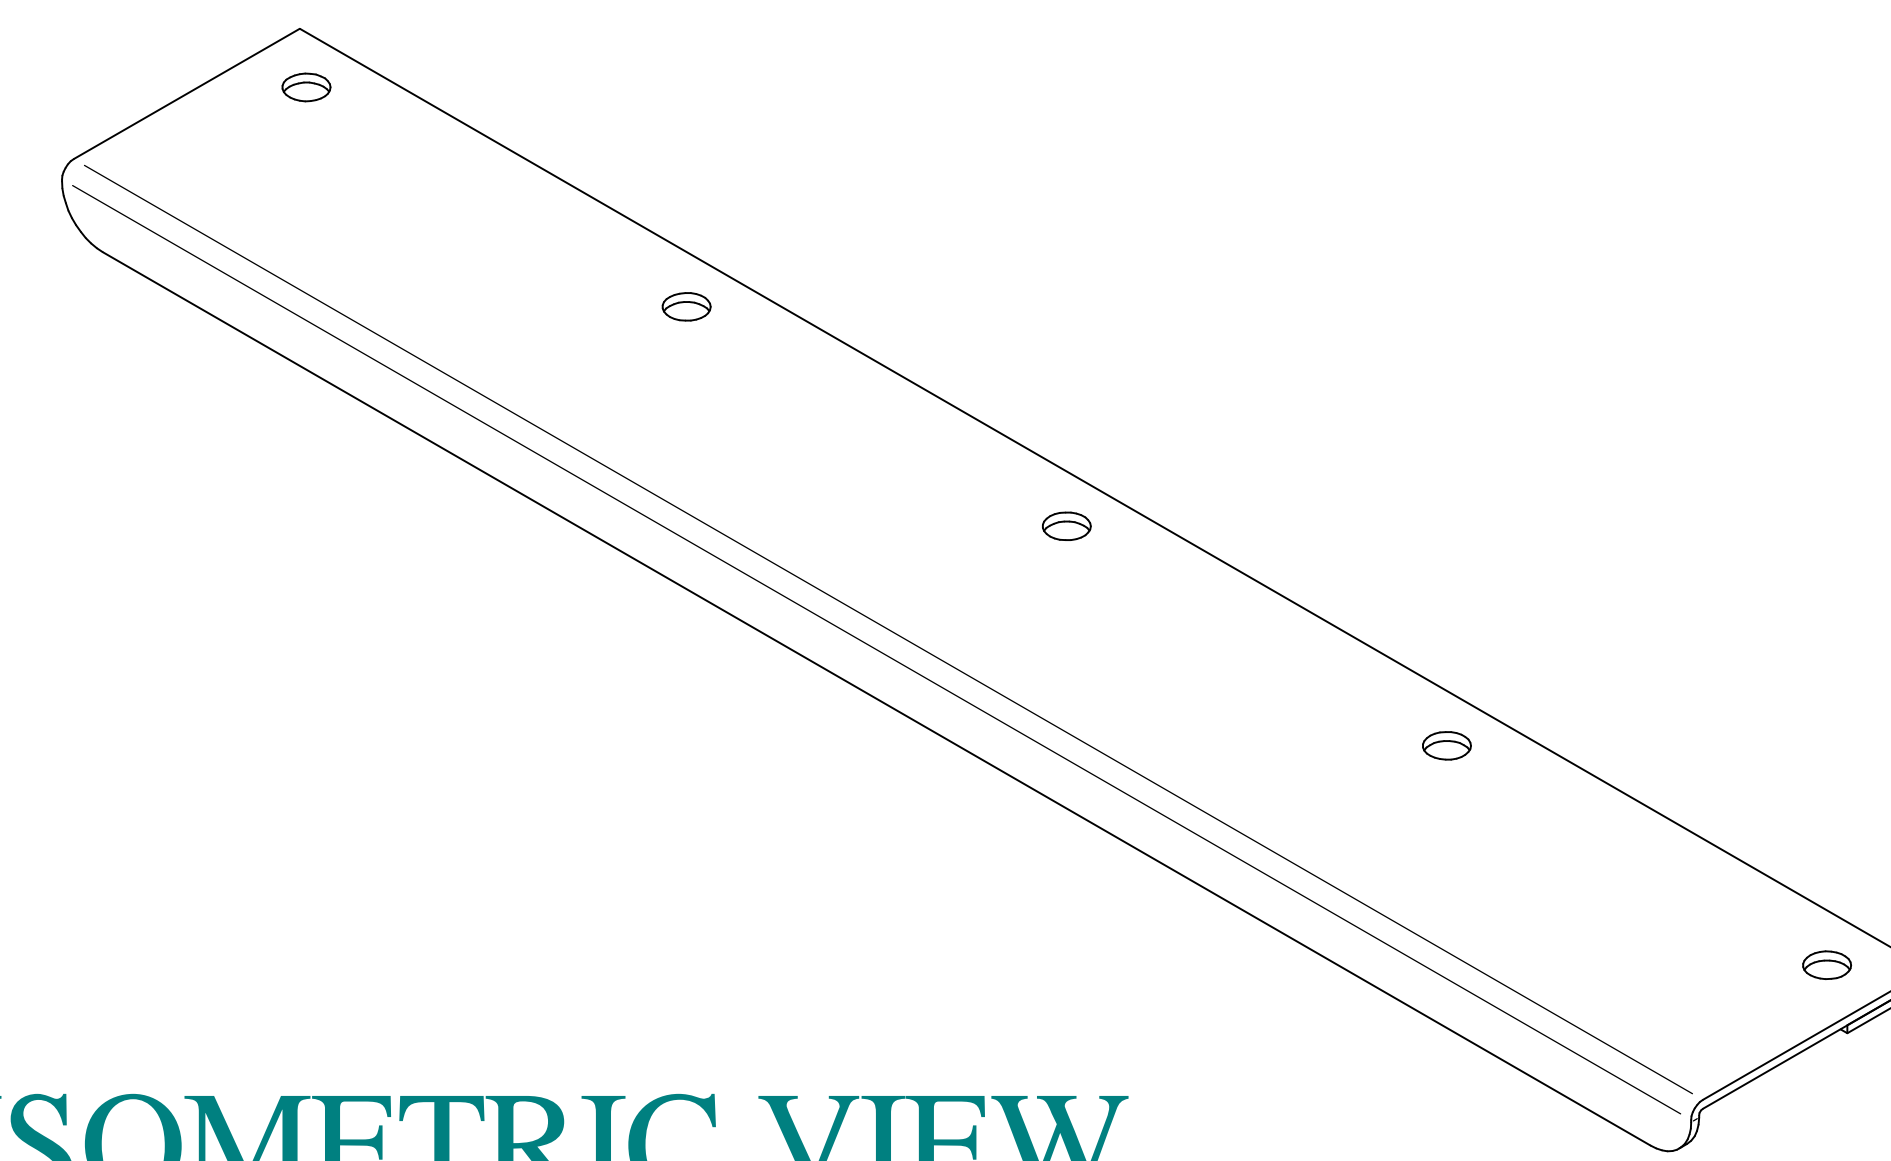

TOP VIEW

FRONT VIEW

ISOMETRIC VIEW

SIDE VIEW

Data subject to change without notice.

Part # : 1481S16K

Date : Jul 5, 2021

[Link:www.hammg.com/1481S16K](http://www.hammg.com/1481S16K)