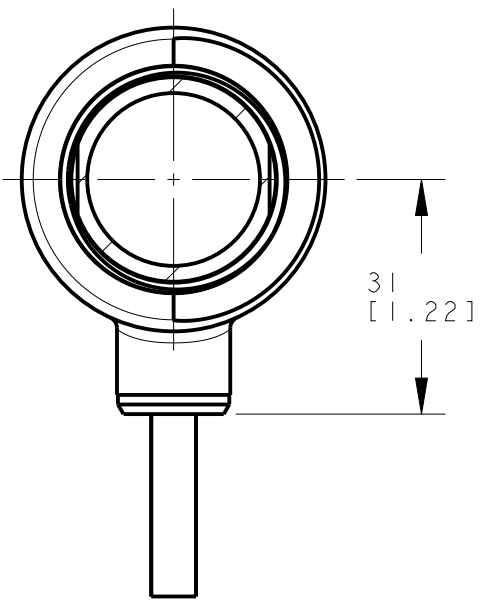

8 | 7 | 6 | 5 | 4 | 3 | 2 | 1

This drawing is the property of BANNER ENGINEERING CORP. Any use or reproduction, in any form, without prior written permission of Banner is prohibited. © 2015 Banner Engineering Corp.

BANNER BANNER ENGINEERING CORP.
www.bannerengineering.com

TITLE
T30 3E/6E CABLE/PIGTAIL
WEB CAD DRAWINGS 2D/3D

SIZE B	DRAWING NO. 155324	REV.
SCALE 1:1	SHEET 1 OF 1	

THIRD ANGLE PROJECTION

NOTES:
1. ALL DIMENSIONS ARE MILLIMETERS [INCHES] UNLESS OTHERWISE NOTED.
2. REFER TO "www.bannerengineering.com" FOR ADDITIONAL DATA AND SPECIFICATIONS.