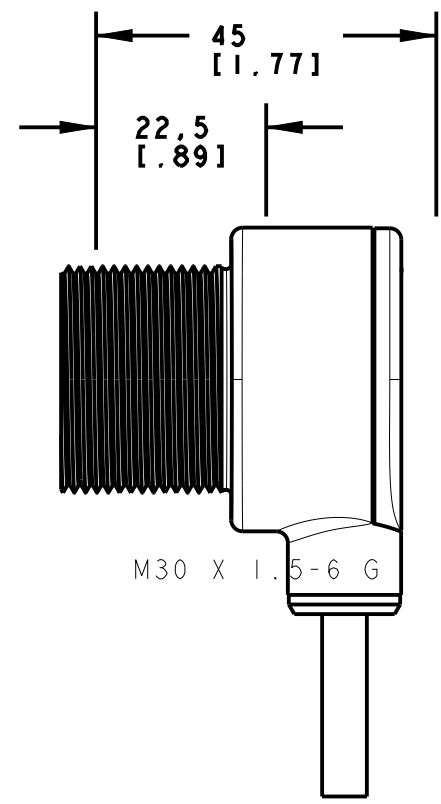

8 | 7 | 6 | 5 | 4 | 3 | 2 | 1

This drawing is the property of BANNER ENGINEERING CORP. Any use or reproduction, in any form, without prior written permission of Banner is prohibited. © 2015 Banner Engineering Corp.

BANNER BANNER ENGINEERING CORP.
www.bannerengineering.com

TITLE
T30 3E/6E CABLE/PIGTAIL
WEB CAD DRAWINGS 2D/3D

SIZE B	DRAWING NO. 155324	REV.
SCALE 1:1	SHEET 1 OF 1	

THIRD ANGLE PROJECTION

NOTES:
1. ALL DIMENSIONS ARE MILLIMETERS [INCHES] UNLESS OTHERWISE NOTED.
2. REFER TO "www.bannerengineering.com" FOR ADDITIONAL DATA AND SPECIFICATIONS.

8 | 7 | 6 | 5 | 4 | 3 | 2 | 1 | CREO