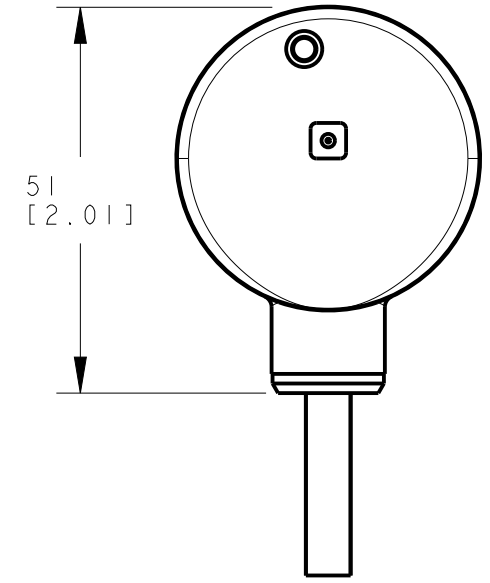

8 | 7 | 6 | 5 | 4 | 3 | 2 | 1

This drawing is the property of BANNER ENGINEERING CORP. Any use or reproduction, in any form, without prior written permission of Banner is prohibited. © 2015 Banner Engineering Corp.

BANNER BANNER ENGINEERING CORP.
www.bannerengineering.com

TITLE
T30 3E/6E CABLE/PIGTAIL
WEB CAD DRAWINGS 2D/3D

SIZE B	DRAWING NO. 155324	REV.
SCALE 1:1	SHEET 1 OF 1	

THIRD ANGLE PROJECTION

NOTES:
1. ALL DIMENSIONS ARE MILLIMETERS [INCHES] UNLESS OTHERWISE NOTED.
2. REFER TO "www.bannerengineering.com" FOR ADDITIONAL DATA AND SPECIFICATIONS.