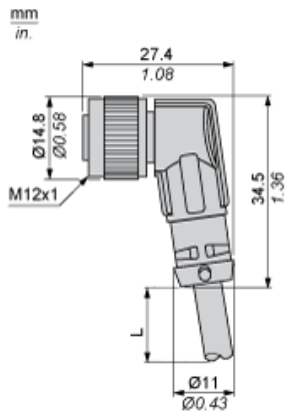

Main

Range of Product	Telemecanique Cabling components
Accessory / separate part category	Cabling accessory
Accessory / Separate Part Type	Pre-wired connectors
Series name	Application

Complementary

Electrical connection	Elbowed female connector M12, 4 pins
Cable connector fixing	Screw-on
Collar material	Metal
Status LED	Without
Cable length	6.56 ft (2 m)
Cable outer diameter	0.23 in (5.9 mm)
Cable composition	4 x 0.34 mm ²
Wire insulation material	PUR shielded cable)
[Ue] rated operational voltage	250 V AC 300 V DC
Line Rated Current	4 A
Contact resistance	5000 µOhm
Minimum insulating resistance	1 GΩ
Net Weight	0.44 lb(US) (0.2 kg)

Category	22483-MACHINE CABLES
Discount Schedule	DS3
GTIN	3389119621762
Nbr. of units in pkg.	1
Package weight(Lbs)	3.92 oz (111.0 g)
Returnability	No
Country of origin	CZ

Packing Units

Unit Type of Package 1	PCE
Package 1 Height	0.59 in (1.5 cm)
Package 1 width	6.30 in (16 cm)
Package 1 Length	6.30 in (16 cm)
Unit Type of Package 2	S02
Number of Units in Package 2	15
Package 2 Weight	4.37 lb(US) (1.984 kg)
Package 2 Height	5.91 in (15 cm)
Package 2 width	11.81 in (30 cm)
Package 2 Length	15.75 in (40 cm)

Dimensions

L : Length of cable

Connections and Schemes

Connector

BN : Brown
BK : Black
BU : Blue
WH : White