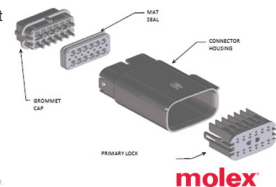

Product Change Notification (PCN)

PCN Number	500966	Date Issued	September 09, 2016
Product Family	Please refer to the full part list attachment for details.		
Series	Please refer to the full part list attachment for details.		
Reason for Change	Capacity change or tool replacement		
Change Type Description	This letter is to inform you that another set of tooling is being added to meet the current and future demands of this product. There will be no changes in the fit, form or function from the additional tooling when compared to the current tooling.		
Reason for Short Notice	New Capacity		
Assessment of Change	Passed FAI		
Internal Molex Qualification Date	August 03, 2016		
Sample Availability Date (Changed Part)	August 03, 2016		
Planned Implementation Date	October 10, 2016		
Method of Identifying Change	Lot information on label		

After Change

Overview

- Molex will be adding a MX150 Dual Row Blade Assembly capacity line to support increasing demand
  - No change to fit, form, function
  - PPAP will be available upon request
- Assembly Part Numbers Affected
  - 33482-xxxx