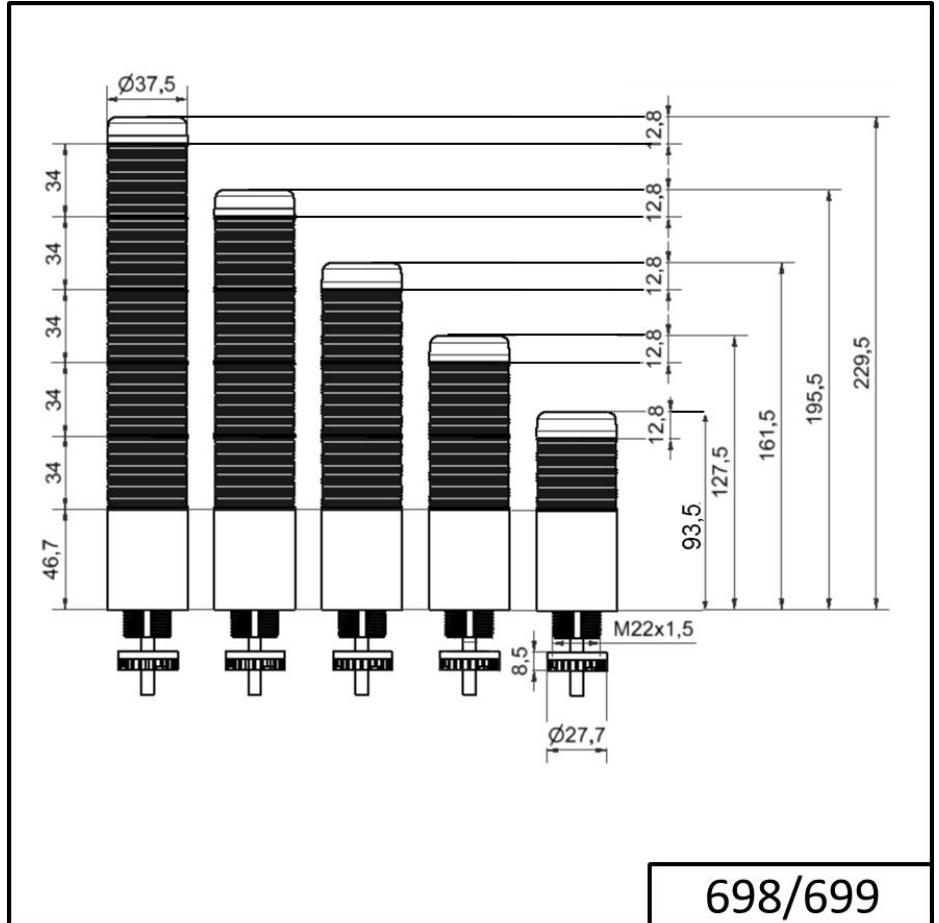

Completely pre-assembled Signal Towers / KOMPAKT 37
K37cl sr cable EM 24VAC/DC GN/RD

DRAWING

For additional installation and mounting information, refer to the appropriate user guide at www.werma.com. This printed copy is for information only and is subject to alteration.