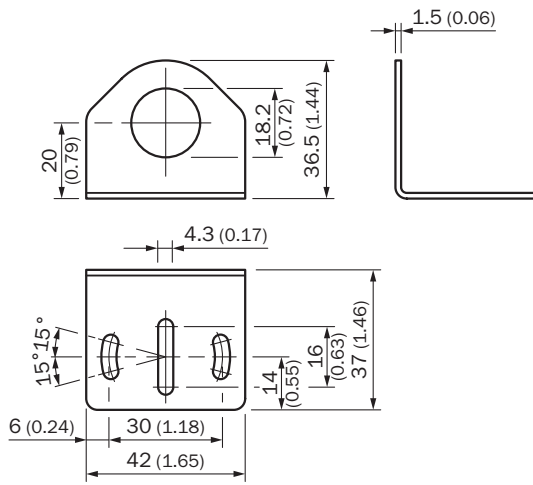

## Detailed technical data

### Technical specifications

<b>Accessory group</b>	Mounting brackets and plates
<b>Accessory family</b>	Mounting brackets
<b>Suitable for</b>	GR18, V180-2, V18, W15, Z1, Z2
<b>Material</b>	Steel, zinc coated
<b>Items supplied</b>	Without mounting hardware
<b>Description</b>	Mounting bracket for M18 sensors
<b>Specialty</b>	Angled

Dimensional drawing (Dimensions in mm (inch))