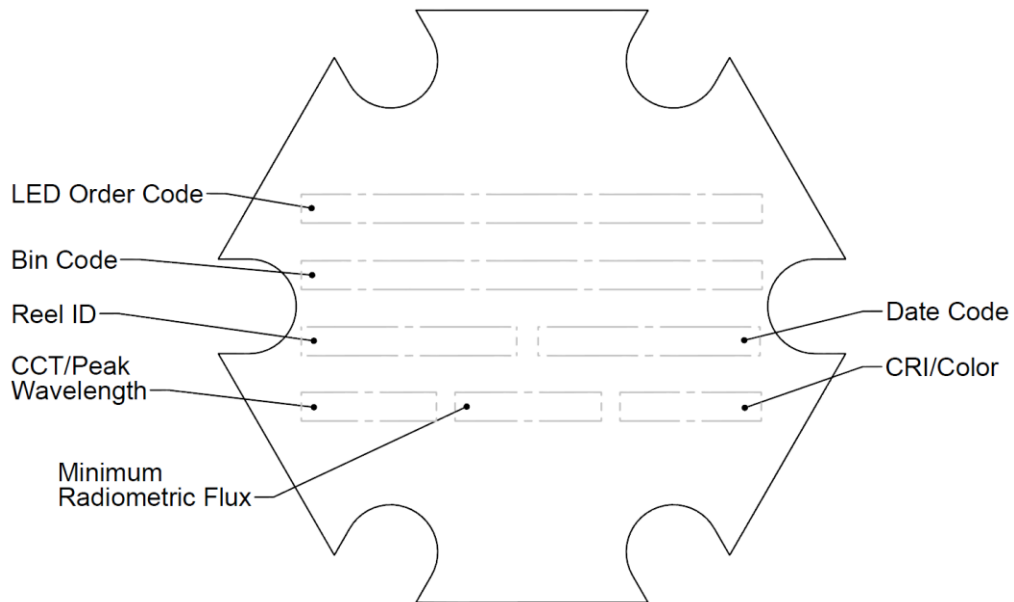

Product Change Notification: PCN#Star001

- Purpose
 - We would like to notify customers of the following changes to the Opulent-Americas off the shelf starboards.
- Change
 - Opulent Americas can no longer offer the following data on the backs of our starboards:

- Effective Date
 - October 1, 2019

If you have any further questions please contact Meg Hocking,
Senior Account Manger mhocking@Opulent-Americas.com

Manufacturer Part Number

LST1-01F06-RYL1-00
XHP70A-00-0000-0D0BM430E-SB01
XHP70B-00-0000-0D0BP250E-SB01
LST1-01G03-6070-01
LST1-01G03-5770-01
LST1-01G03-6570-01
LST1-01G03-2795-01
XQEAWT-H0-0000-00000HDE8-SB01
XQEEPR-00-0000-000000A01-SB01
XQEROY-00-0000-000000Q01-SB01
MHDGWT-0000-000N0BM440E-SB01
MHDGWT-0000-000N0HK427G-SB01
XPLAWT-H0-0000-000HU40F8-SB01
XPLBWT-00-0000-000HV227G-SB01
XHP35A-H0-0000-0D0BC450E-SB01
XPGDWT-H1-0000-00H8E-SB01
LST1-01G01-UV02-00
XHP35A-H0-0000-0D0BC230E-SB01
XHP50A-00-0000-0D0BH430E-SB01
XHP50B-00-0000-0D0BJ440E-SB01
XQEAWT-00-0000-00000HBE8-SB01
MHBBWT-0000-000COBE265E-SB01
XHP50B-00-0000-0D0HH227G-SB01
LST1-01G01-FRD1-00
XPLBWT-00-0000-000BV50CB-SB01
XHP35A-H0-0000-0D0BC440E-SB01
XPEBPA-L1-0000-00D01-SB01
XHP70A-00-0000-0D0BN240E-SB01
MHBBWT-0000-000COHC427G-SB01
LST1-01G03-3095-01
LST1-01F07-5070-01
LST1-01F05-5070-01
LST1-01G01-PRD1-00
LST1-01F05-3070-01
LST1-01F07-3070-01
LST1-01F07-4070-01
LST1-01F05-5770-01
LST1-01F05-4070-01
LST1-01F07-5770-01
LST1-01F04-5770-01
LST1-01F04-5070-01
LST1-01F04-4070-01
LST1-01F04-3070-01
XPGDRY-L1-0000-00601-SB01
XHP50A-00-0000-0D0BJ450E-SB01
LST1-01F06-FRD1-00