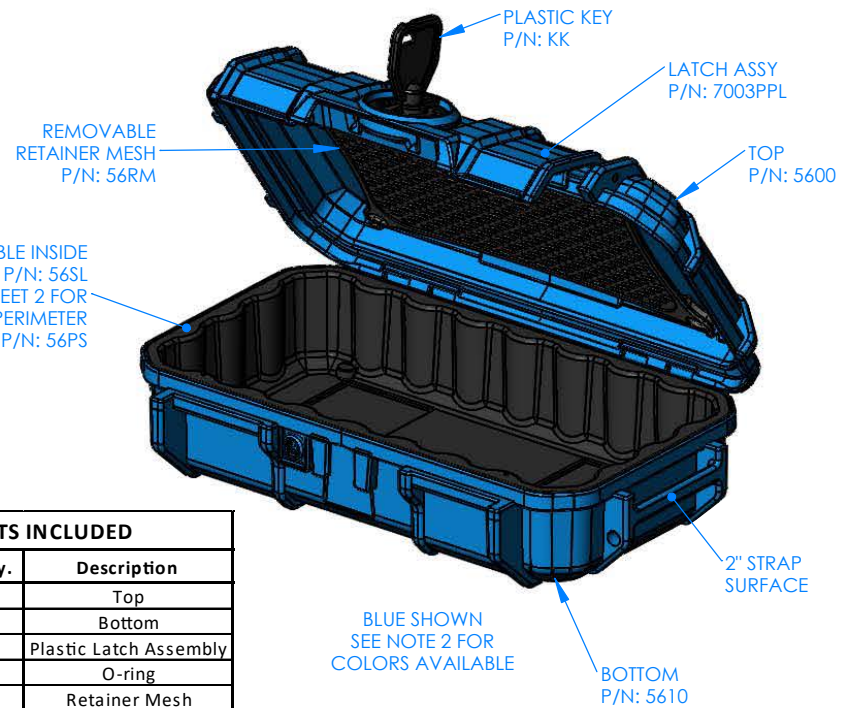

56 Micro Case

NOTES:

- Material: Polycarbonate**
- Colors available: Black, orange, blue, red, green, yellow.**
- Maximum usable inside dimensions are:
8" X 4" X 2 1/8"
8.00" X 4.00" X 2.13"**

PARTS INCLUDED

P/N	Qty.	Description
5600	1	Top
5610	1	Bottom
7003PPL	2	Plastic Latch Assembly
8003	1	O-ring
56RM	1	Retainer Mesh
56SL	1	Inside Seal Liner
5506	4	Boss Cap
6002	4	#2 X 3/8" screw
KK	1	Plastic Key Set