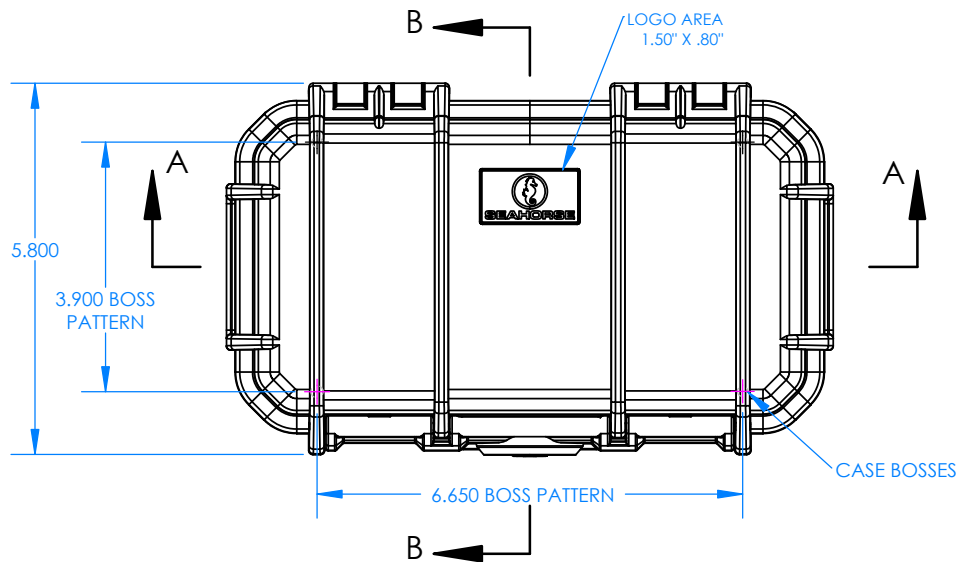

56 Micro Case

NOTES:

- Material: Polycarbonate**
- Colors available: Black, orange, blue, red, green, yellow.**
- Maximum usable inside dimensions are:
8" X 4" X 2 1/8"
8.00" X 4.00" X 2.13"**

PARTS INCLUDED

P/N	Qty.	Description
5600	1	Top
5610	1	Bottom
7003PPL	2	Plastic Latch Assembly
8003	1	O-ring
56RM	1	Retainer Mesh
56SL	1	Inside Seal Liner
5506	4	Boss Cap
6002	4	#2 X 3/8" screw
KK	1	Plastic Key Set