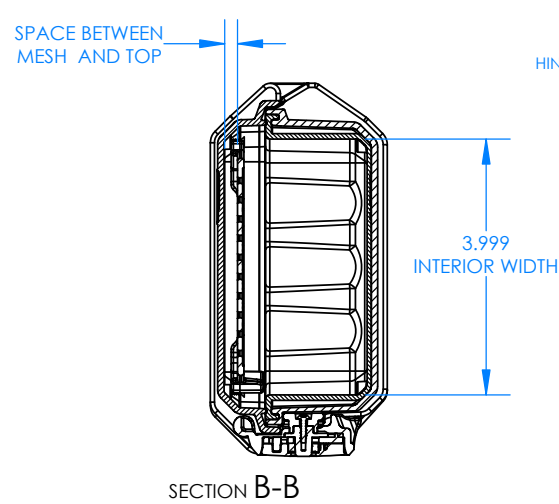

56 Micro Case

NOTES:

- Material: Polycarbonate**
- Colors available: Black, orange, blue, red, green, yellow.**
- Maximum usable inside dimensions are:
8" X 4" X 2 1/8"
8.00" X 4.00" X 2.13"**

PARTS INCLUDED

P/N	Qty.	Description
5600	1	Top
5610	1	Bottom
7003PPL	2	Plastic Latch Assembly
8003	1	O-ring
56RM	1	Retainer Mesh
56SL	1	Inside Seal Liner
5506	4	Boss Cap
6002	4	#2 X 3/8" screw
KK	1	Plastic Key Set