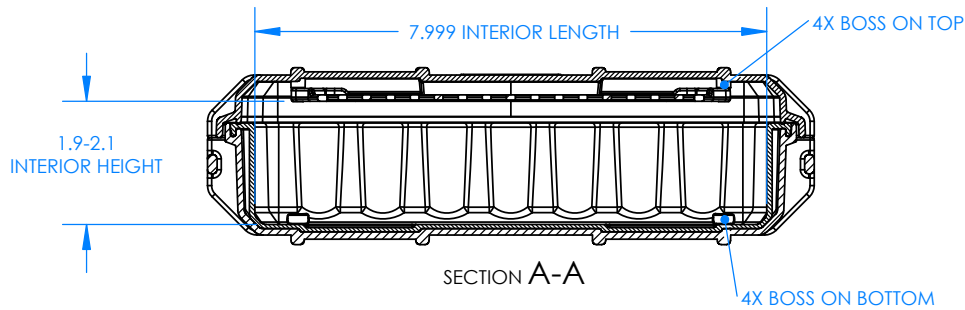

56 Micro Case

NOTES:

- Material: Polycarbonate**
- Colors available: Black, orange, blue, red, green, yellow.**
- Maximum usable inside dimensions are:
8" X 4" X 2 1/8"
8.00" X 4.00" X 2.13"**

PARTS INCLUDED

P/N	Qty.	Description
5600	1	Top
5610	1	Bottom
7003PPL	2	Plastic Latch Assembly
8003	1	O-ring
56RM	1	Retainer Mesh
56SL	1	Inside Seal Liner
5506	4	Boss Cap
6002	4	#2 X 3/8" screw
KK	1	Plastic Key Set