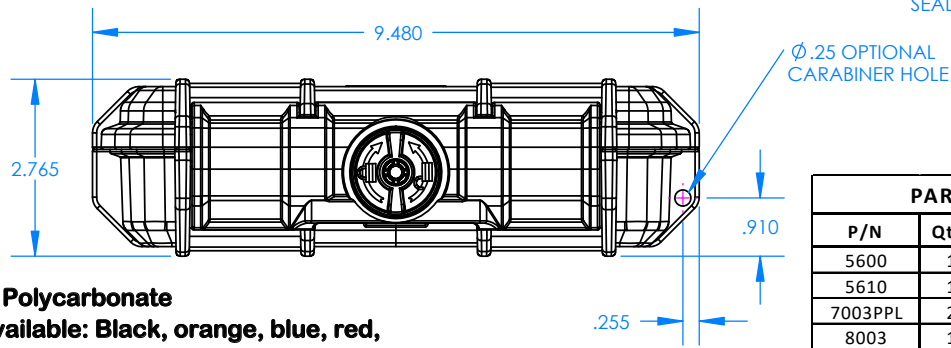

56 Micro Case

NOTES:

- Material: Polycarbonate**
- Colors available: Black, orange, blue, red, green, yellow.**
- Maximum usable inside dimensions are:
8" X 4" X 2 1/8"
8.00" X 4.00" X 2.13"**

PARTS INCLUDED

P/N	Qty.	Description
5600	1	Top
5610	1	Bottom
7003PPL	2	Plastic Latch Assembly
8003	1	O-ring
56RM	1	Retainer Mesh
56SL	1	Inside Seal Liner
5506	4	Boss Cap
6002	4	#2 X 3/8" screw
KK	1	Plastic Key Set