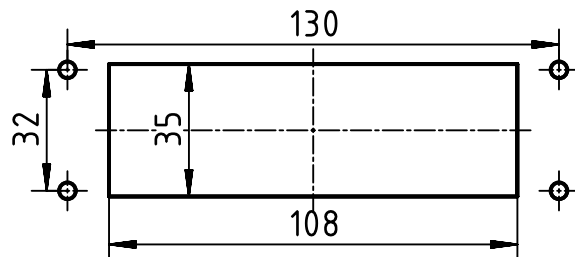

(1:2) panel cut out

	All rights reserved		Scale 1:1		Free size tol.		Ref.		
	Department EL PD		Created by FINKEV	Inspected by GERB	Standardisation GARSKE	Date 2020-09-03	State Final Release		
HARTING Electric GmbH & Co. KG D-32339 Espelkamp			Title Han M BULKHEAD HOUSING BLACK				Doc-Key / ECM-Nr. 100179182/UGD/005/C 500000179120		
			Type TB	Number 09 37 024 0301			Rev. C	Page 1/1	