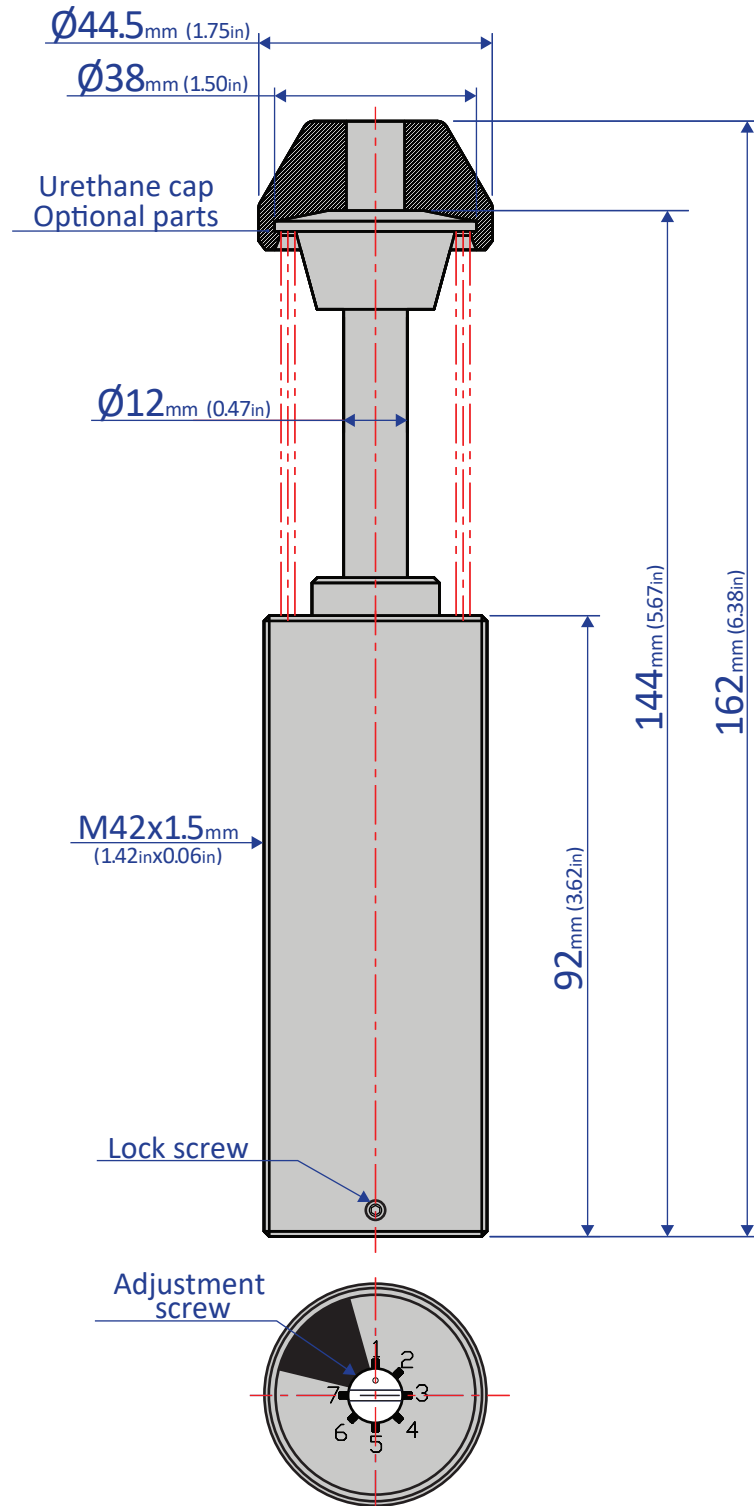

FA-4225B3-C

SHOCK ABSORBER - ADJUSTABLE

Bansbach
easylift[®]

50 West Drive • Melbourne, Florida 32904
(321) 253-1999 • www.easylift.com • www.damper.net