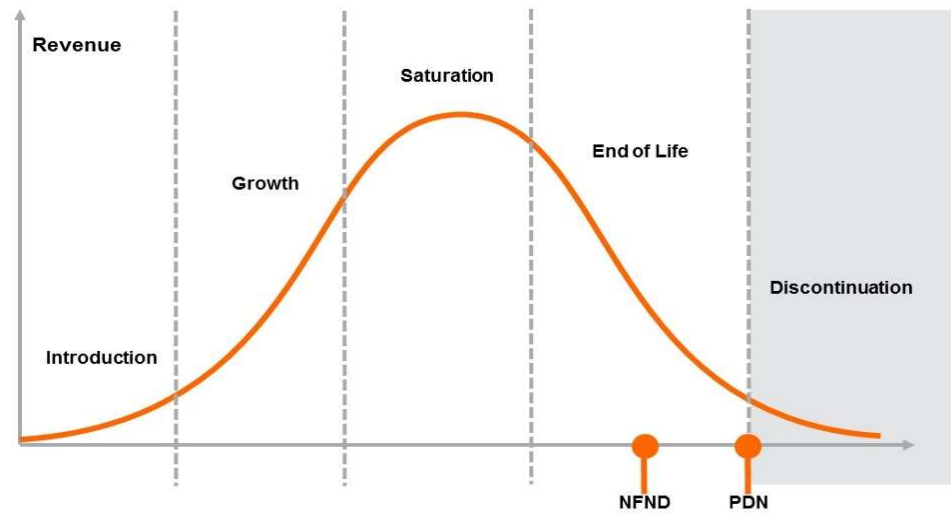

Product Or Individual Q-Code Discontinuation (acc. JEDEC J-STD-048) OS-PDN-2022-065

15 July 2022

Last order: 15 January 2023

Last delivery: 14 July 2023

Please direct your feedback to your local Sales office.