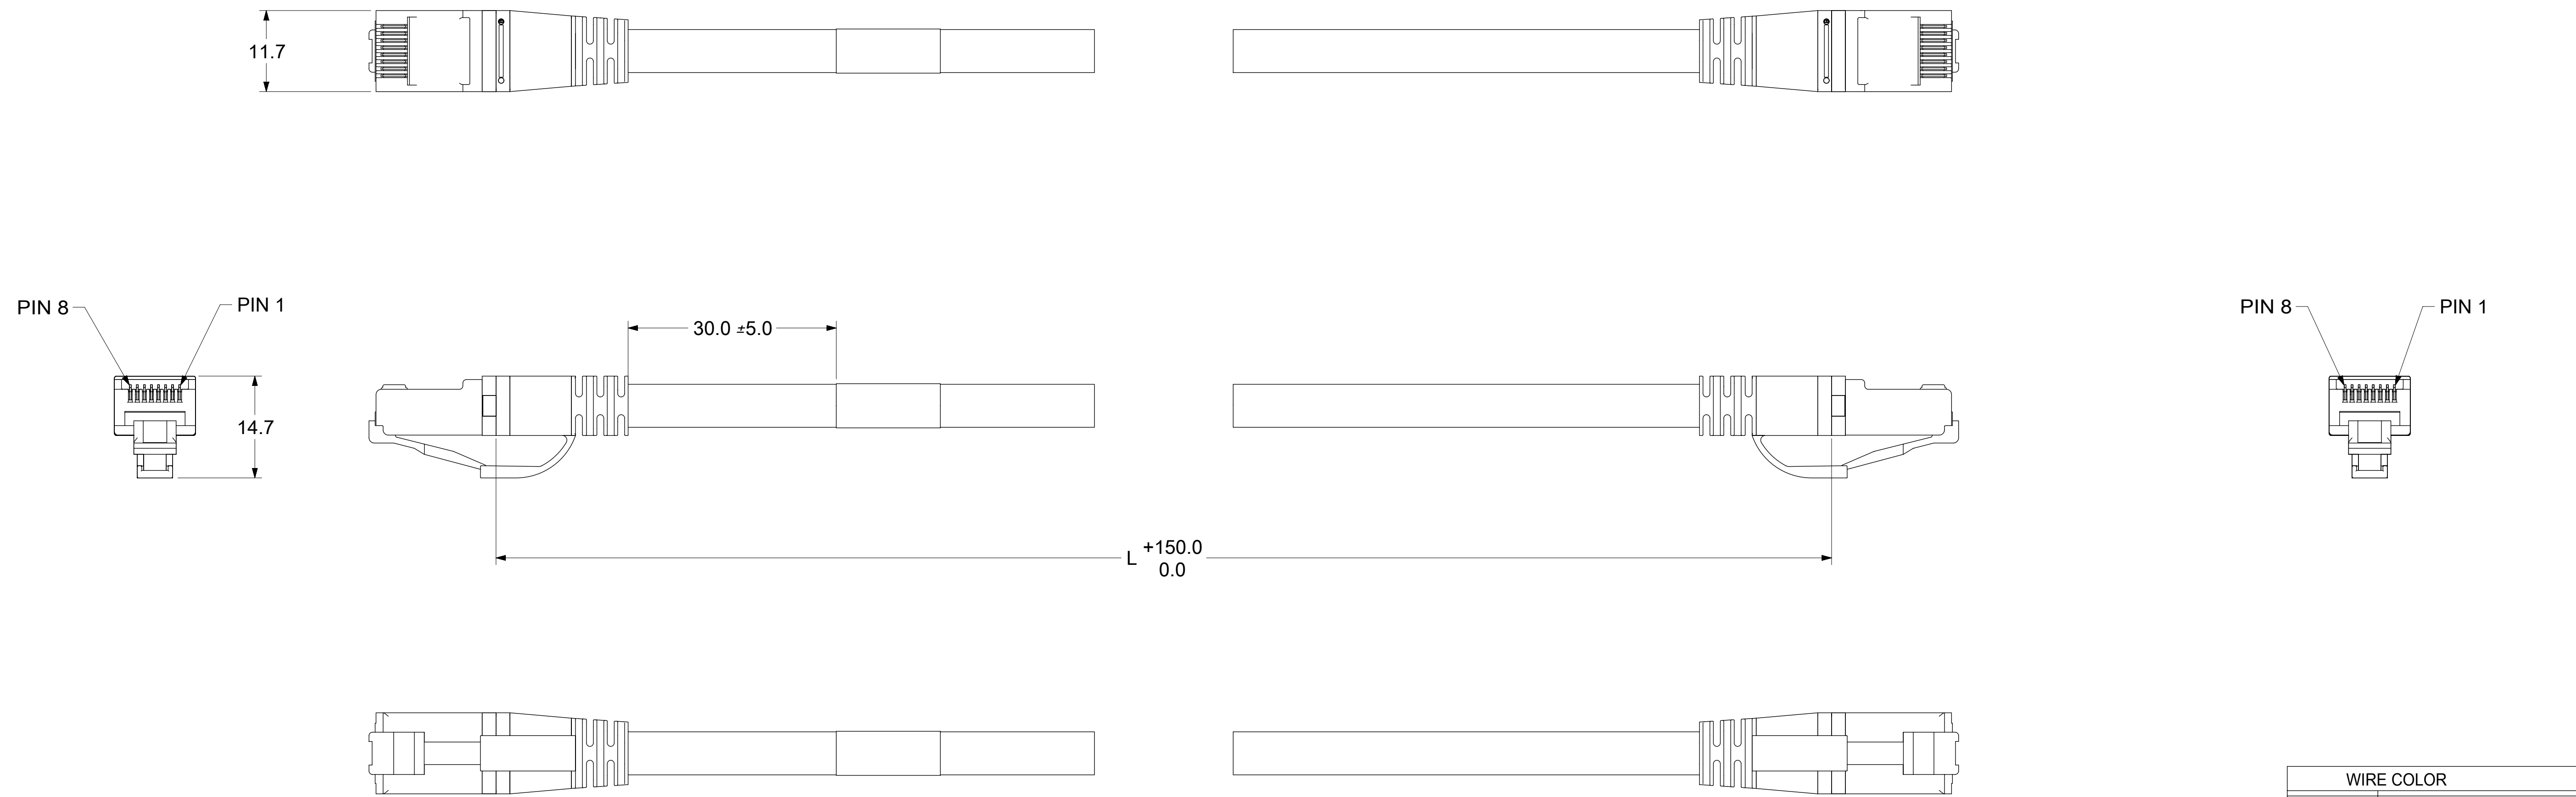

PATCH CORD IS INDIVIDUALLY COILED, SECURED WITH A TWIST TIE AND IS PACKED IN A SEALED BAG.
THE QUANTITY OF PATCH CORDS IN THE CARTON BOX WILL DEPEND UPON THE LENGTH OF THE CORDS.
3. IMPERIAL LENGTH PATCH CORDS MPN NUMBERS SHOULD BE GENERATED FROM THE LENGTH OF 2FT TO 65FT, 0.5FT INCREMENT FOR ANY OF THESE LENGTHS (FOR EXAMPLE: 2.5FT,3.5FT ETC) ARE NOT AVAILABLE TO ORDER.
4. REFER SHEET 2 AND 3 FOR STANDARD PATCH CORD LENGTHS IN METER AND COLORS REFER SHEET 4 AND 5 FOR THE IMPERIAL LENGTH PART NUMBER MATRIX.
5. PATCH CORD ARE SUITABLE FOR EIA 568A OR 568B APPLICATIONS.
6. CONTACT MOLEX FOR LENGTHS OR COLORS NOT SPECIFIED ON SHEET 2 AND 3.

WIRE COLOR	
PIN NO.	WIRING SEQUENCE:
1	WHITE/ORANGE
2	ORANGE
3	WHITE/GREEN
4	BLUE
5	WHITE/BLUE
6	GREEN
7	WHITE/BROWN
8	BROWN

FUNCTIONAL SYMBOLS $\frac{F}{A} = 0$ $\frac{F}{C} = 0$ $\frac{F}{P} = 0$ DIVISIONAL SYMBOLS	THIS DRAWING CONTAINS INFORMATION THAT IS PROPRIETARY TO MOLEX ELECTRONIC TECHNOLOGIES, LLC AND SHOULD NOT BE USED WITHOUT WRITTEN PERMISSION	DIMENSION UNITS: mm SCALE: NTS	CURRENT REV DESC: EC NO: 646210 DRWN: SRAVAL01 2020/09/28 CHK'D: RCG 2020/10/28 APPR: RCG 2020/10/28			
	GENERAL TOLERANCES (UNLESS SPECIFIED) ANGULAR TOL ± ° 4 PLACES ± 3 PLACES ± 2 PLACES ± 1 PLACE ± 0.5 0 PLACES ±	INITIAL REVISION: DRWN: PS03 2010/11/19 APPR: RGOPALAKRISH 2010/12/28	PATCH CORD CAT6 U/UTP			
	DRAFT WHERE APPLICABLE MUST REMAIN WITHIN DIMENSIONS	THIRD ANGLE PROJECTION	DRAWING: A1-SIZE SERIES: 18199	DOCUMENT NUMBER: SD-18199-001 DOC TYPE: PSD DOC PART: 001 REVISION: C	PRODUCT CUSTOMER DRAWING	
			MATERIAL NUMBER: SEE CHART CUSTOMER: GENERAL MARKET SHEET NUMBER: 1 OF 5			