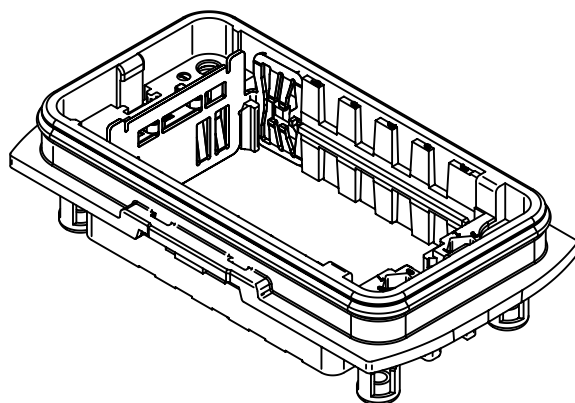

panel cut out
(1:2)

range of delivery: housing bulkhead mounting with gasket and molly bolts

	All rights reserved Department EL PD - DE	All Dimensions in mm Original Size DIN A4		Scale 1:1	Free size tol.	Ref. Sub. TB 11 12 600 0302 v. 23.03.10
		Created by HOLLERT	Inspected by RIEPE	Standardisation SCHMIDTM	Date 2013-07-03	State Final Release
HARTING Electric GmbH & Co. KG D-32339 Espelkamp		Title Han-Yellock 60 M bulkhead housing, molly			Doc-Key / ECM-Nr. 100540344/UGD/005/A 500000062651	
		Type TB	Number 11 13 600 0302		Rev. A	Page 1/1