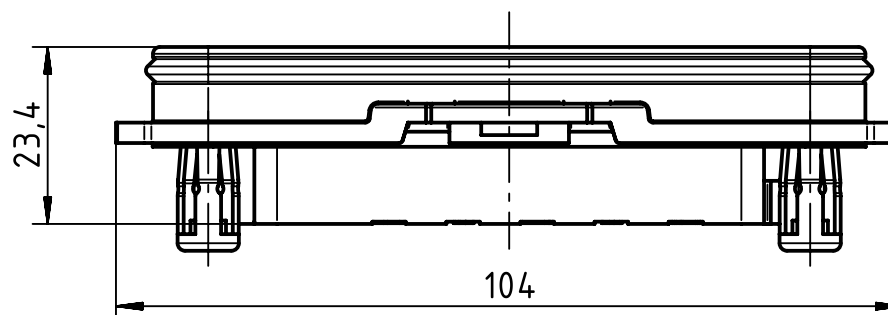

panel cut out
(1:2)

range of delivery: housing bulkhead mounting with gasket and molly bolts

	All rights reserved Department EL PD - DE	All Dimensions in mm Original Size DIN A4		Scale 1:1	Free size tol.	Ref. Sub. TB 11 12 600 0302 v. 23.03.10
		Created by HOLLERT	Inspected by RIEPE	Standardisation SCHMIDTM	Date 2013-07-03	State Final Release
HARTING Electric GmbH & Co. KG D-32339 Espelkamp		Title Han-Yellock 60 M bulkhead housing, molly			Doc-Key / ECM-Nr. 100540344/UGD/005/A 500000062651	
		Type TB	Number 11 13 600 0302		Rev. A	Page 1/1