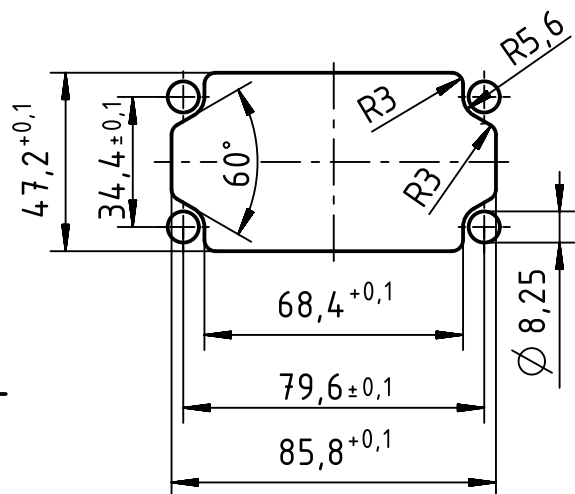

panel cut out
(1:2)

range of delivery: housing bulkhead mounting with gasket and molly bolts

	All rights reserved Department EL PD - DE	All Dimensions in mm Original Size DIN A4		Scale 1:1	Free size tol.	Ref. Sub. TB 11 12 600 0302 v. 23.03.10
		Created by HOLLERT	Inspected by RIEPE	Standardisation SCHMIDTM	Date 2013-07-03	State Final Release
HARTING Electric GmbH & Co. KG D-32339 Espelkamp		Title Han-Yellock 60 M bulkhead housing, molly			Doc-Key / ECM-Nr. 100540344/UGD/005/A 500000062651	
		Type TB	Number 11 13 600 0302		Rev. A	Page 1/1