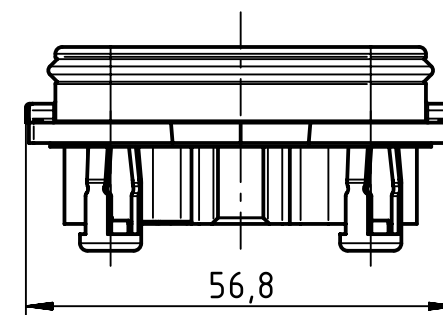

panel cut out
(1:2)

range of delivery: housing bulkhead mounting with gasket and molly bolts

	All rights reserved Department EL PD - DE	All Dimensions in mm Original Size DIN A4		Scale 1:1	Free size tol.	Ref. Sub. TB 11 12 600 0302 v. 23.03.10
		Created by HOLLERT	Inspected by RIEPE	Standardisation SCHMIDTM	Date 2013-07-03	State Final Release
HARTING Electric GmbH & Co. KG D-32339 Espelkamp		Title Han-Yellock 60 M bulkhead housing, molly			Doc-Key / ECM-Nr. 100540344/UGD/005/A 500000062651	
		Type TB	Number 11 13 600 0302		Rev. A	Page 1/1