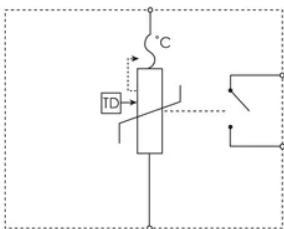

Max Discharge Current (Imax), Per Mode: 100 kA 8/20 μ s

Voltage Protection Rating (VPR): 400 V @ 3 kA;760 V @ 20 kA

Aggregate Surge Rating: 200 kA 8/20 μ s

Back-Up Overcurrent Protection: 100 A

Max Operating Current: 25 mA

Protection Modes: Single

Status Indication: 5 segment LED bar graph per phase

Technology: TD technology with thermal disconnect

Temperature: -31 to 131 °F

Enclosure Material: UL® 94V-0 Thermoplastic

Enclosure Rating: IP 20;NEMA®-1

Depth (D): 5.510"

Height (H): 5.910"

Width (W): 1.770"

Unit Weight: 1.320 lb

Certification Details: UL® 1449 Edition 3 Recognized Component Type 2

Complies With: ANSI®/IEEE® C62.41.2-2002 Cat A, Cat B, Cat C;ANSI®/IEEE® C62.41.2-2002 Scenario II, Exposure 3, 100 kA 8/20 μ s, 10 kA 10/350 μ s

DIAGRAMS

WARNING

---

nVent products shall be installed and used only as indicated in nVent's product instruction sheets and training materials. Instruction sheets are available at www.nvent.com and from your nVent customer service representative. Improper installation, misuse, misapplication or other failure to completely follow nVent's instructions and warnings may cause product malfunction, property damage, serious bodily injury and death and/or void your warranty.