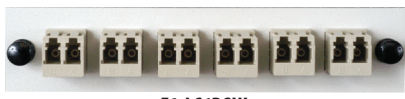

F1-LC24AQBLKUL

F1-SC6DBKMUL

F1-LCDBKAQUL

F1-SC8SUL

F1-MTRJMUL

F1-LC6DSUL

F1-SC6MUL

F1-LC6DSUL

F1-SC6MUL

F1-SC6IBLSUL

F1-LCDBKMUL

F1-FC6SUL

F1-SC6APCUL

F1-ST6LMUL

F1-ST6BKMUL

FEATURES

- Easy snap-in mounting in FIS Rack and wallmount enclosures
- Multimode adapters utilize a phosphour bronze alignment sleeve
- Singlemode and APC adapter utilize a ceramic alignment sleeve
- Available in black or beige powder coat
- LGX Compatible

AVAILABLE STYLES

- Blank
- ST - 6 & 8 pack, MM & SM
- FC - 6 pack, MM, SM, APC
- SC - 6 & 8 pack, MM, SM, APC, 10Gig (Aqua)
- SC Duplex - 6 pack, MM, SM, 10Gig (Aqua)
- MT-RJ - 6 pack, MM
- LC Duplex - 6 pack, MM, SM, APC, 10Gig (Aqua)
- LC Quad - 6 pack, SM, APC
- Others available on request