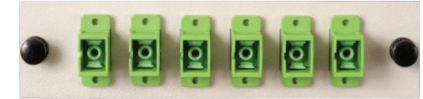

F1-SC6MUL

F1-SC6IBLSUL

F1-LCDBKMUL

F1-FC6SUL

F1-SC6APCUL

F1-ST6LMUL

F1-ST6BKMUL

FEATURES

- Easy snap-in mounting in FIS Rack and wallmount enclosures
- Multimode adapters utilize a phosphour bronze alignment sleeve
- Singlemode and APC adapter utilize a ceramic alignment sleeve
- Available in black or beige powder coat
- LGX Compatible

AVAILABLE STYLES

- Blank
- ST - 6 & 8 pack, MM & SM
- FC - 6 pack, MM, SM, APC
- SC - 6 & 8 pack, MM, SM, APC, 10Gig (Aqua)
- SC Duplex - 6 pack, MM, SM, 10Gig (Aqua)
- MT-RJ - 6 pack, MM
- LC Duplex - 6 pack, MM, SM, APC, 10Gig (Aqua)
- LC Quad - 6 pack, SM, APC
- Others available on request