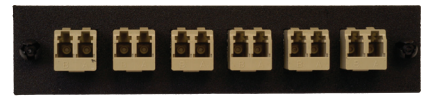

F1-LC24AQBLKUL

F1-SC6DBKMUL

F1-LCDBKAQUL

F1-SC8SUL

F1-MTRJMUL

F1-LC6DSUL

F1-SC6MUL

F1-LC6DSUL

F1-SC6MUL

F1-SC6IBLSUL

F1-LCDBKMUL

F1-FC6SUL

F1-SC6APCUL

F1-ST6LMUL

F1-ST6BKMUL

FEATURES

- Easy snap-in mounting in FIS Rack and wallmount enclosures
- Multimode adapters utilize a phosphour bronze alignment sleeve
- Singlemode and APC adapter utilize a ceramic alignment sleeve
- Available in black or beige powder coat
- LGX Compatible

AVAILABLE STYLES

- Blank
- ST - 6 & 8 pack, MM & SM
- FC - 6 pack, MM, SM, APC
- SC - 6 & 8 pack, MM, SM, APC, 10Gig (Aqua)
- SC Duplex - 6 pack, MM, SM, 10Gig (Aqua)
- MT-RJ - 6 pack, MM
- LC Duplex - 6 pack, MM, SM, APC, 10Gig (Aqua)
- LC Quad - 6 pack, SM, APC
- Others available on request