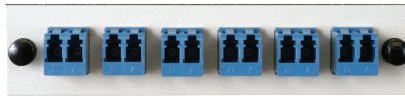

F1-LC24AQBLKUL

F1-SC6DBKMUL

F1-LCDBKAQUL

F1-SC8SUL

F1-MTRJMUL

F1-LC6DSUL

F1-SC6MUL

F1-LC6DSUL

F1-SC6MUL

F1-SC6IBLSUL

F1-LCDBKMUL

F1-FC6SUL

F1-SC6APCUL

F1-ST6LMUL

F1-ST6BKMUL

FEATURES

- Easy snap-in mounting in FIS Rack and wallmount enclosures
- Multimode adapters utilize a phosphour bronze alignment sleeve
- Singlemode and APC adapter utilize a ceramic alignment sleeve
- Available in black or beige powder coat
- LGX Compatible

AVAILABLE STYLES

- Blank
- ST - 6 & 8 pack, MM & SM
- FC - 6 pack, MM, SM, APC
- SC - 6 & 8 pack, MM, SM, APC, 10Gig (Aqua)
- SC Duplex - 6 pack, MM, SM, 10Gig (Aqua)
- MT-RJ - 6 pack, MM
- LC Duplex - 6 pack, MM, SM, APC, 10Gig (Aqua)
- LC Quad - 6 pack, SM, APC
- Others available on request