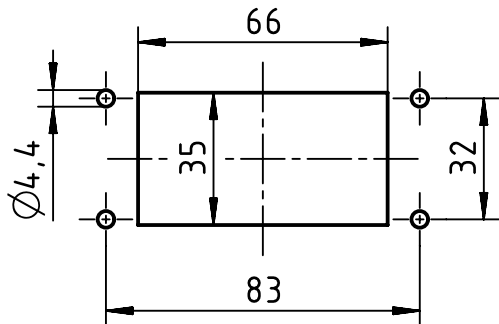

X (2:1)

Panel cut out (1:2)

	All rights reserved Department EL PD	All Dimensions in mm Original Size DIN A4		Scale 1:1	Free size tol.	Ref. Sub.
		Created by ZHUANGJ	Inspected by LUOK	Standardisation 302077	Date 2021-02-23	State Final Release
HARTING (Zhuhai) Manufacturing Co., Ltd. 519085 Zhuhai, China		Title Han 10HP Direct/M-HTE-M40			Doc-Key / ECM-Nr. 100663880/UGD/005/F 500000187461	
		Type TB	Number 19 39 710 0448		Rev. F	Page 1/1