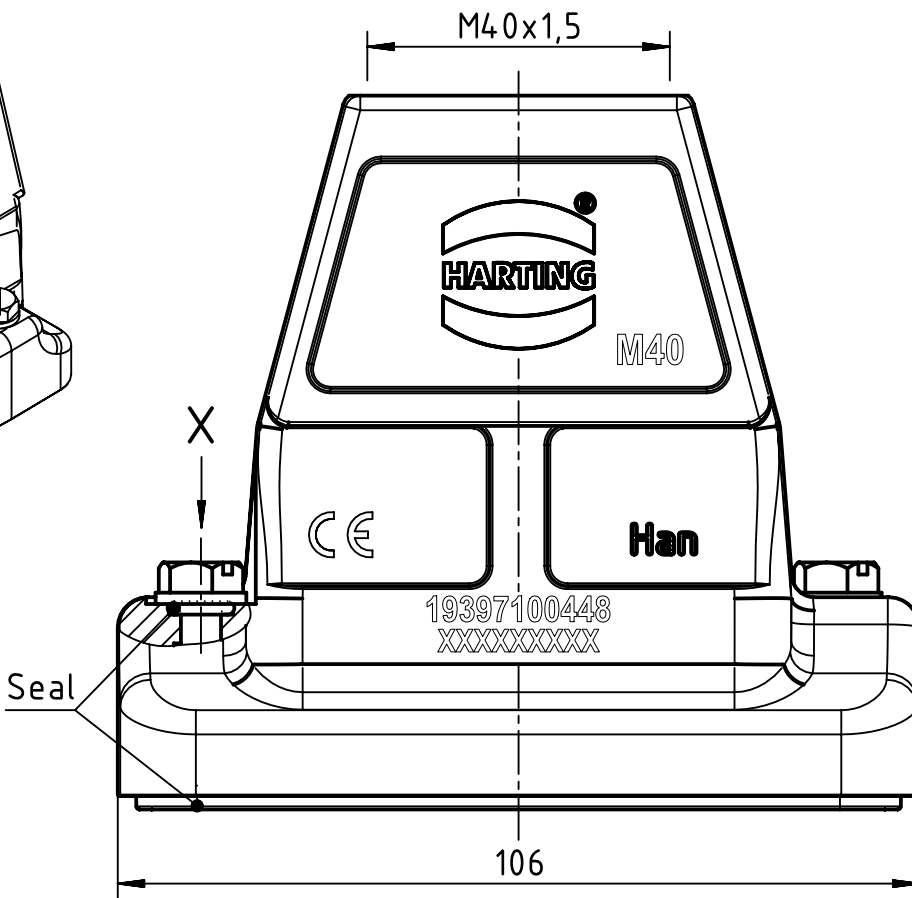

X (2:1)

Panel cut out (1:2)

	All rights reserved Department EL PD	All Dimensions in mm Original Size DIN A4		Scale 1:1	Free size tol.	Ref. Sub.
		Created by ZHUANGJ	Inspected by LUOK	Standardisation 302077	Date 2021-02-23	State Final Release
HARTING (Zhuhai) Manufacturing Co., Ltd. 519085 Zhuhai, China		Title Han 10HP Direct/M-HTE-M40			Doc-Key / ECM-Nr. 100663880/UGD/005/F 500000187461	
		Type TB	Number 19 39 710 0448		Rev. F	Page 1/1