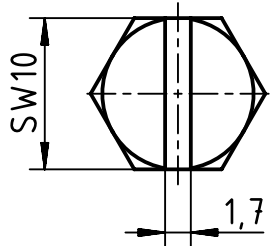

X (2:1)

Panel cut out (1:2)

	All rights reserved Department EL PD	All Dimensions in mm Original Size DIN A4		Scale 1:1	Free size tol.	Ref. Sub.
		Created by ZHUANGJ	Inspected by LUOK	Standardisation 302077	Date 2021-02-23	State Final Release
HARTING (Zhuhai) Manufacturing Co., Ltd. 519085 Zhuhai, China		Title Han 10HP Direct/M-HTE-M40			Doc-Key / ECM-Nr. 100663880/UGD/005/F 500000187461	
		Type TB	Number 19 39 710 0448		Rev. F	Page 1/1