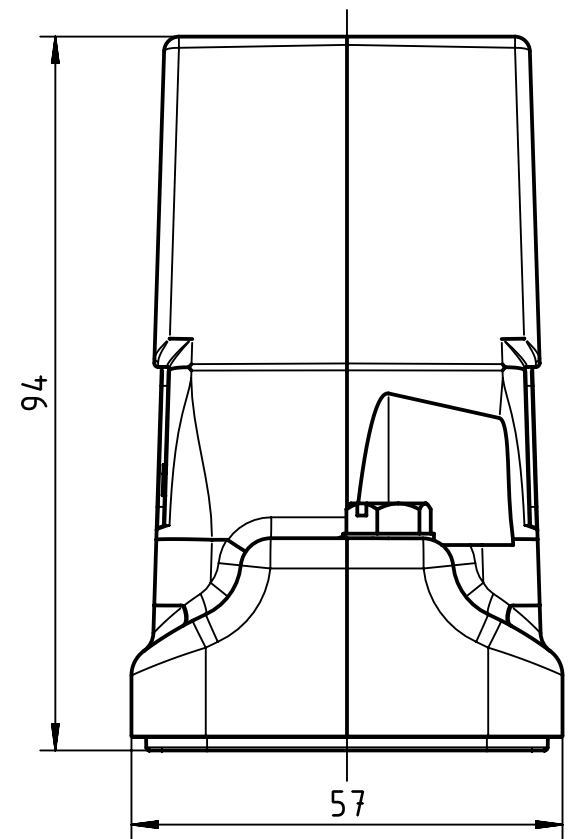

X (2:1)

Panel cut out (1:2)

	All rights reserved Department EL PD	All Dimensions in mm Original Size DIN A4		Scale 1:1	Free size tol.	Ref. Sub.
		Created by ZHUANGJ	Inspected by LUOK	Standardisation 302077	Date 2021-02-23	State Final Release
HARTING (Zhuhai) Manufacturing Co., Ltd. 519085 Zhuhai, China		Title Han 10HP Direct/M-HTE-M40			Doc-Key / ECM-Nr. 100663880/UGD/005/F 500000187461	
		Type TB	Number 19 39 710 0448		Rev. F	Page 1/1