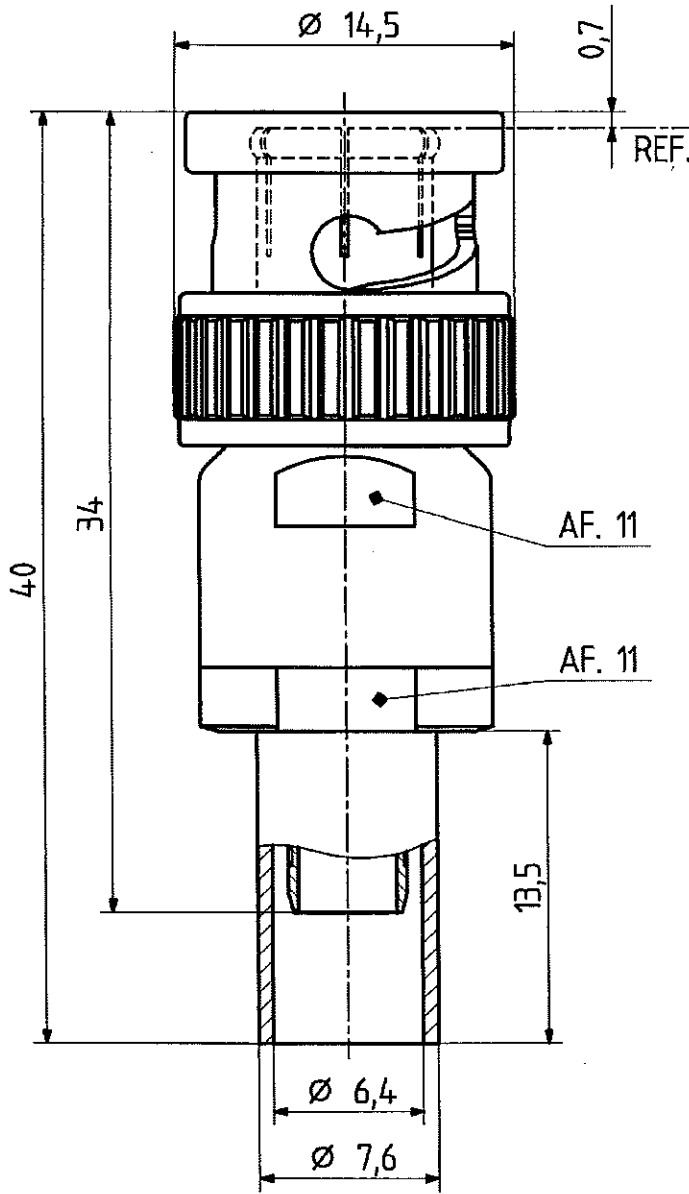

	date	sign
drawn	30.05.00	4726/Bom
checked	06.06.00	4515/GH
approved	06.06.00	4515/GH

cable shortening dimension

scale 1:1

scale
3,5 : 1

HUBER + SUHNER RFX

dimensions in mm

drawing number

4.13.00185

DZ drawing :

Index

d