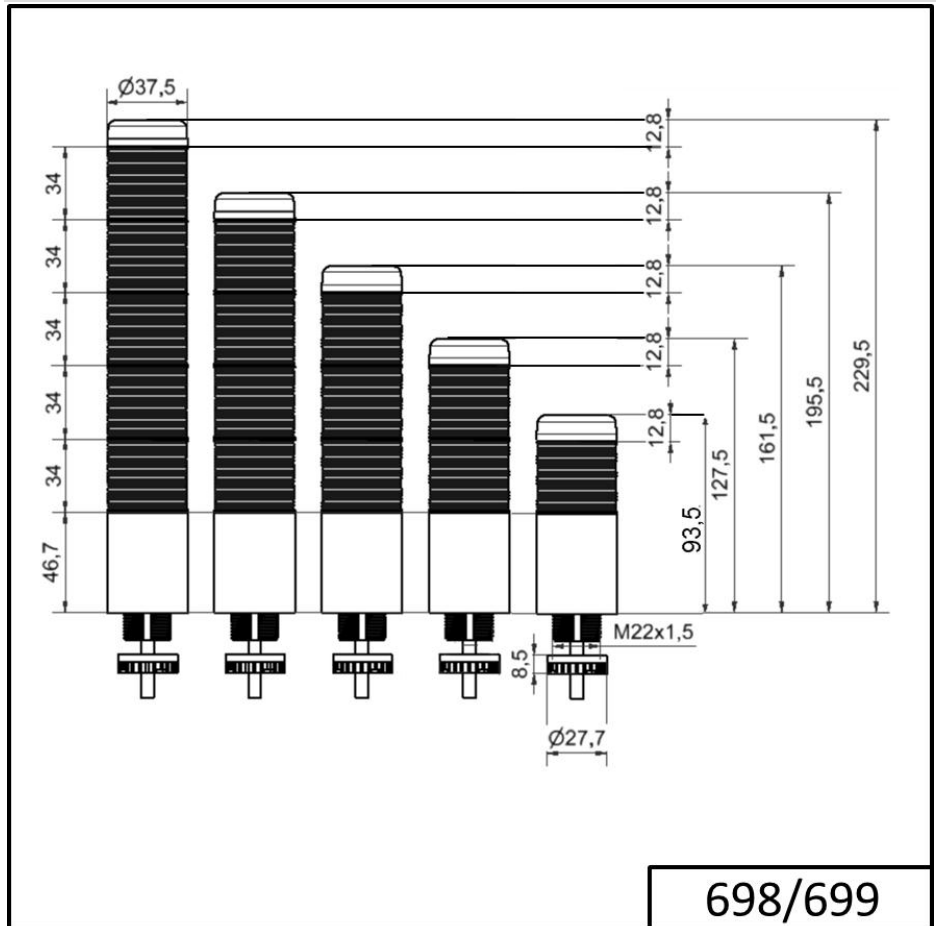

Completely pre-assembled Signal Towers / KOMPAKT 37
K37cl sr cable EM Pulse tone 12VAC/DC YE

DRAWING

! For additional installation and mounting information, refer to the appropriate user guide at www.werma.com. This printed copy is for information only and is subject to alteration.