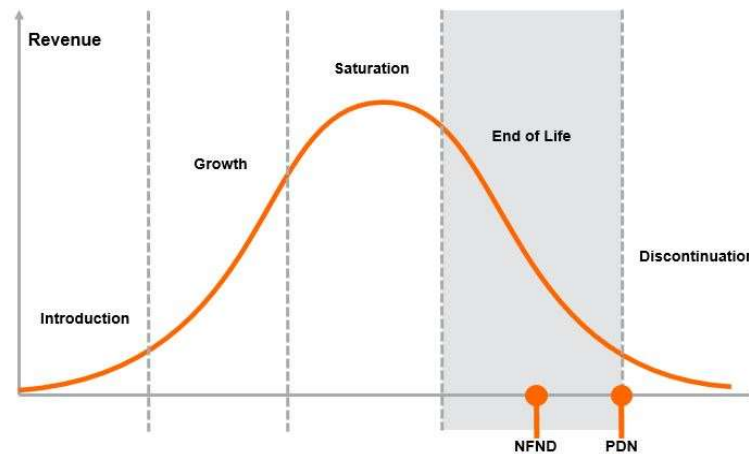

Light is OSRAM

Not For New Design OS-NFND-2021-028

15 December 2021

Expected discontinuation date:	6/15/2022
Reason:	The following products have reached their end of life.
OSRAM OS Expectations:	Please use our recommended replacement for new designs. If they may not fit, please contact your local sales office for other solutions. Additionally we ask you to switch for running project as soon as possible to the proposed replacement. Anyway please check your demand and feedback your requested lifetime of these products. Attention: Q# already announced to be in phase-out process will not be impacted. Dates published in corresponding PDN will be kept.