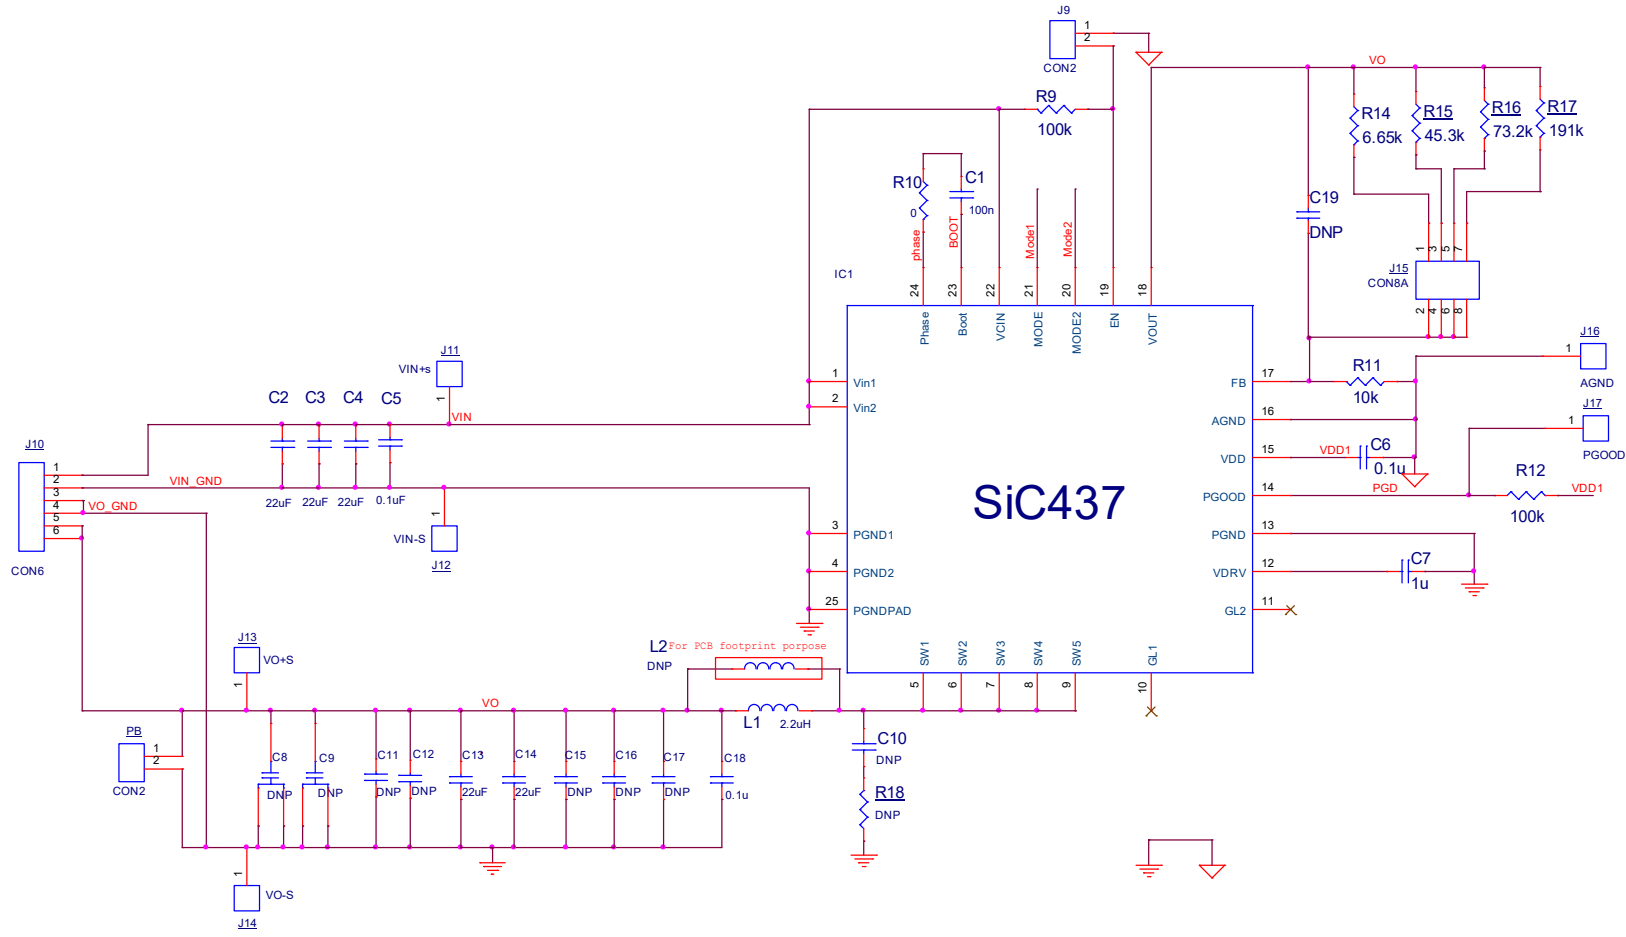

Mode 1 selection

51k To VDD: FCCM , 300kHz
 51k To GND: PSM , 300kHz
 100k To VDD: FCCM , 500kHz
 100k To GND: PSM , 500kHz
 200k To VDD: FCCM , 750kHz
 200k To GND: PSM , 750kHz
 510k To VDD: FCCM , 1000kHz
 510k To GND: PSM , 1000kHz

Mode 2 selection

51k To VDD: SS=6ms, Ilim=25%
 51k To GND: SS=3ms, Ilim=25%
 100k To VDD: SS=6ms, Ilim=50%
 100k To GND: SS=3ms, Ilim=50%
 200k To VDD: SS=6ms, Ilim=75%
 200k To GND: SS=3ms, Ilim=75%
 510k To VDD: SS=6ms, Ilim=100%
 510k To GND: SS=3ms, Ilim=100%

Title		
SiC437 Demo Board		
Size	Document Number	Rev
CustomDoc>		D
Date:	Tuesday, April 14, 2020	Sheet 1 of 1