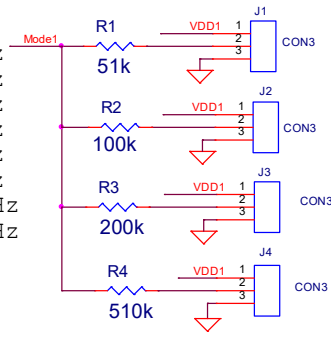

Mode 1 selection

51k To VDD: FCCM , 300kHz
 51k To GND: PSM , 300kHz
 100k To VDD: FCCM , 500kHz
 100k To GND: PSM , 500kHz
 200k To VDD: FCCM , 750kHz
 200k To GND: PSM , 750kHz
 510k To VDD: FCCM , 1000kHz
 510k To GND: PSM , 1000kHz

Mode 2 selection

51k To VDD: SS=6ms, Ilim=25%
 51k To GND: SS=3ms, Ilim=25%
 100k To VDD: SS=6ms, Ilim=50%
 100k To GND: SS=3ms, Ilim=50%
 200k To VDD: SS=6ms, Ilim=75%
 200k To GND: SS=3ms, Ilim=75%
 510k To VDD: SS=6ms, Ilim=100%
 510k To GND: SS=3ms, Ilim=100%