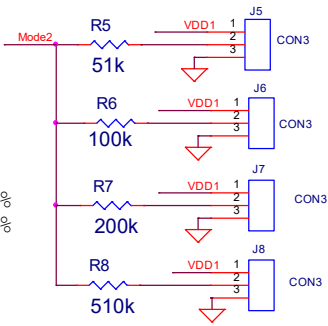

Mode 1 selection

51k To VDD: FCCM , 300kHz
 51k To GND: PSM , 300kHz
 100k To VDD: FCCM , 500kHz
 100k To GND: PSM , 500kHz
 200k To VDD: FCCM , 750kHz
 200k To GND: PSM , 750kHz
 510k To VDD: FCCM , 1000kHz
 510k To GND: PSM , 1000kHz

Mode 2 selection

51k To VDD: SS=6ms, Ilim=25%
 51k To GND: SS=3ms, Ilim=25%
 100k To VDD: SS=6ms, Ilim=50%
 100k To GND: SS=3ms, Ilim=50%
 200k To VDD: SS=6ms, Ilim=75%
 200k To GND: SS=3ms, Ilim=75%
 510k To VDD: SS=6ms, Ilim=100%
 510k To GND: SS=3ms, Ilim=100%