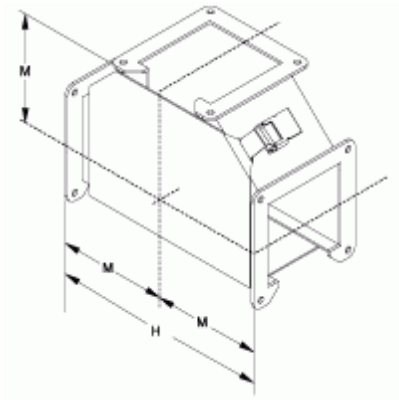

## Tee Fitting Outside and Top Opening *1485 TQ Series*

Part No.	Size
1485BTQ	2.5 x 2.5
1485CTQ	4 x 4
1485DTQ	6 x 6
1485ETQ	8 x 8

Two flat sealing plates included

*Data subject to change without notice*

© 2021. Hammond Manufacturing Ltd. All rights reserved.