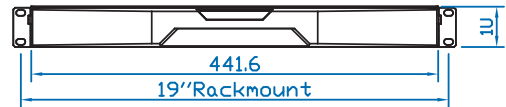

RK-1e / RK-1b Single Console

Drawer Features & Benefits

- ▶ Cost effective Combo KVM integration
- ▶ Mix PS/2, USB & SUN with Multi-Platform switch capability
- ▶ Secure remote user access across the world wide web
- ▶ 104-key keyboard with either touchpad or trackball
- ▶ SUN Micro or MAC keyboard options available
- ▶ 12-port DVI-D KVM integration for MAC keyboard option
- ▶ Enhanced aesthetics with molded front handle and two point lock
- ▶ Combo interface either PS/2 or USB for keyboard drawer

Diagrams (mm)

Keyboard Mouse Cable

EKC-3

- 6 feet Combo keyboard mouse cable (bundle)
- VGA + USB or PS/2, server end
- DB15 (VGA, USB KB & MS), console port

Standard Keyboard

Ge G keyboard integrated with touchpad

Gb G keyboard integrated with trackball

Supporting layouts

America		United States			
EMEA					
	United Kingdom	Germany	France	Spain	Norway
	Italy	Russia	Switzerland	Netherlands	Portugal
Asia					
	China	Japan	Korea	Arabia	Turkey

www.austin-hughes.com/support/usermanual/cyberview/UM-CV-UKVM-KIT.pdf

X stands for e or b keyboard.

Combo Cat6 KVM		Local	Remote	TP	8-port	16-port	32-port
		1	0	1	RK - UIP802x	RK - UIP1602x	RK - UIP3202x
		1	1	0	RK - U802x	RK - U1602x	RK - U3202x
		1	0	0	RK - U801x	RK - U1601x	RK - U3201x