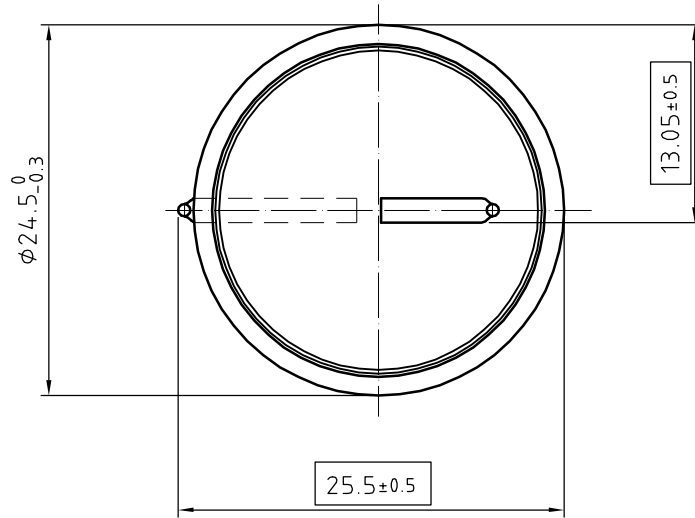

Art.-Number: 700378

Tab material: CuNi44
 All dimensions in mm.

All framed values will be used for dimension checking !

*The Products of Renata SA are neither designed nor authorized for use in certain areas of application of environment.
 For further details we refer to our webpage www.renata.com/downloads/restriction_of_use*

- Samples can deviate in the execution from the serie.

- Dimensions and tolerances can be specified only after the testing of the devices for the mass production definitely

Rev.	①	29.06.06	SRi	Rev.	○			Customer's Approval		
Rev.	②	01.11.14	PWu	Rev.	○			Date		
Rev.	③	26.08.19	PWu	Rev.	○			Signature		
Title:							Scale	Drawn	02.12.05	SRi
CR2450NAH							2:1	Checked		
							Approved			