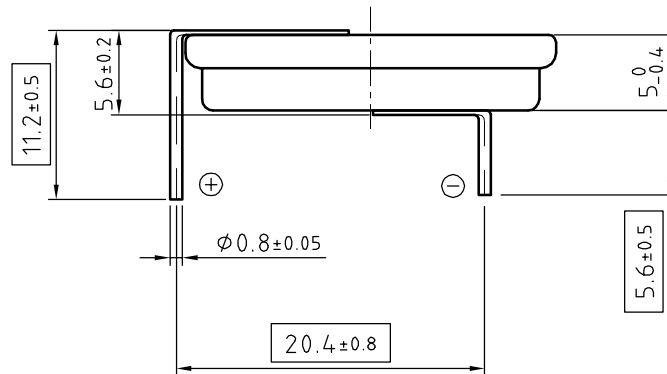

Art.-Number: 700378

Tab material: CuNi44
 All dimensions in mm.

All framed values will be used for dimension checking !

*The Products of Renata SA are neither designed nor authorized for use in certain areas of application of environment.
 For further details we refer to our webpage www.renata.com/downloads/restriction_of_use*

- Samples can deviate in the execution from the serie.

- Dimensions and tolerances can be specified only after the testing of the devices for the mass production definitely

Rev.	①	29.06.06	SRi	Rev.	○			Customer's Approval		
Rev.	②	01.11.14	PWu	Rev.	○			Date		
Rev.	③	26.08.19	PWu	Rev.	○			Signature		
Title:							Scale	Drawn	02.12.05	SRi
CR2450NAH							2:1	Checked		
							Approved			