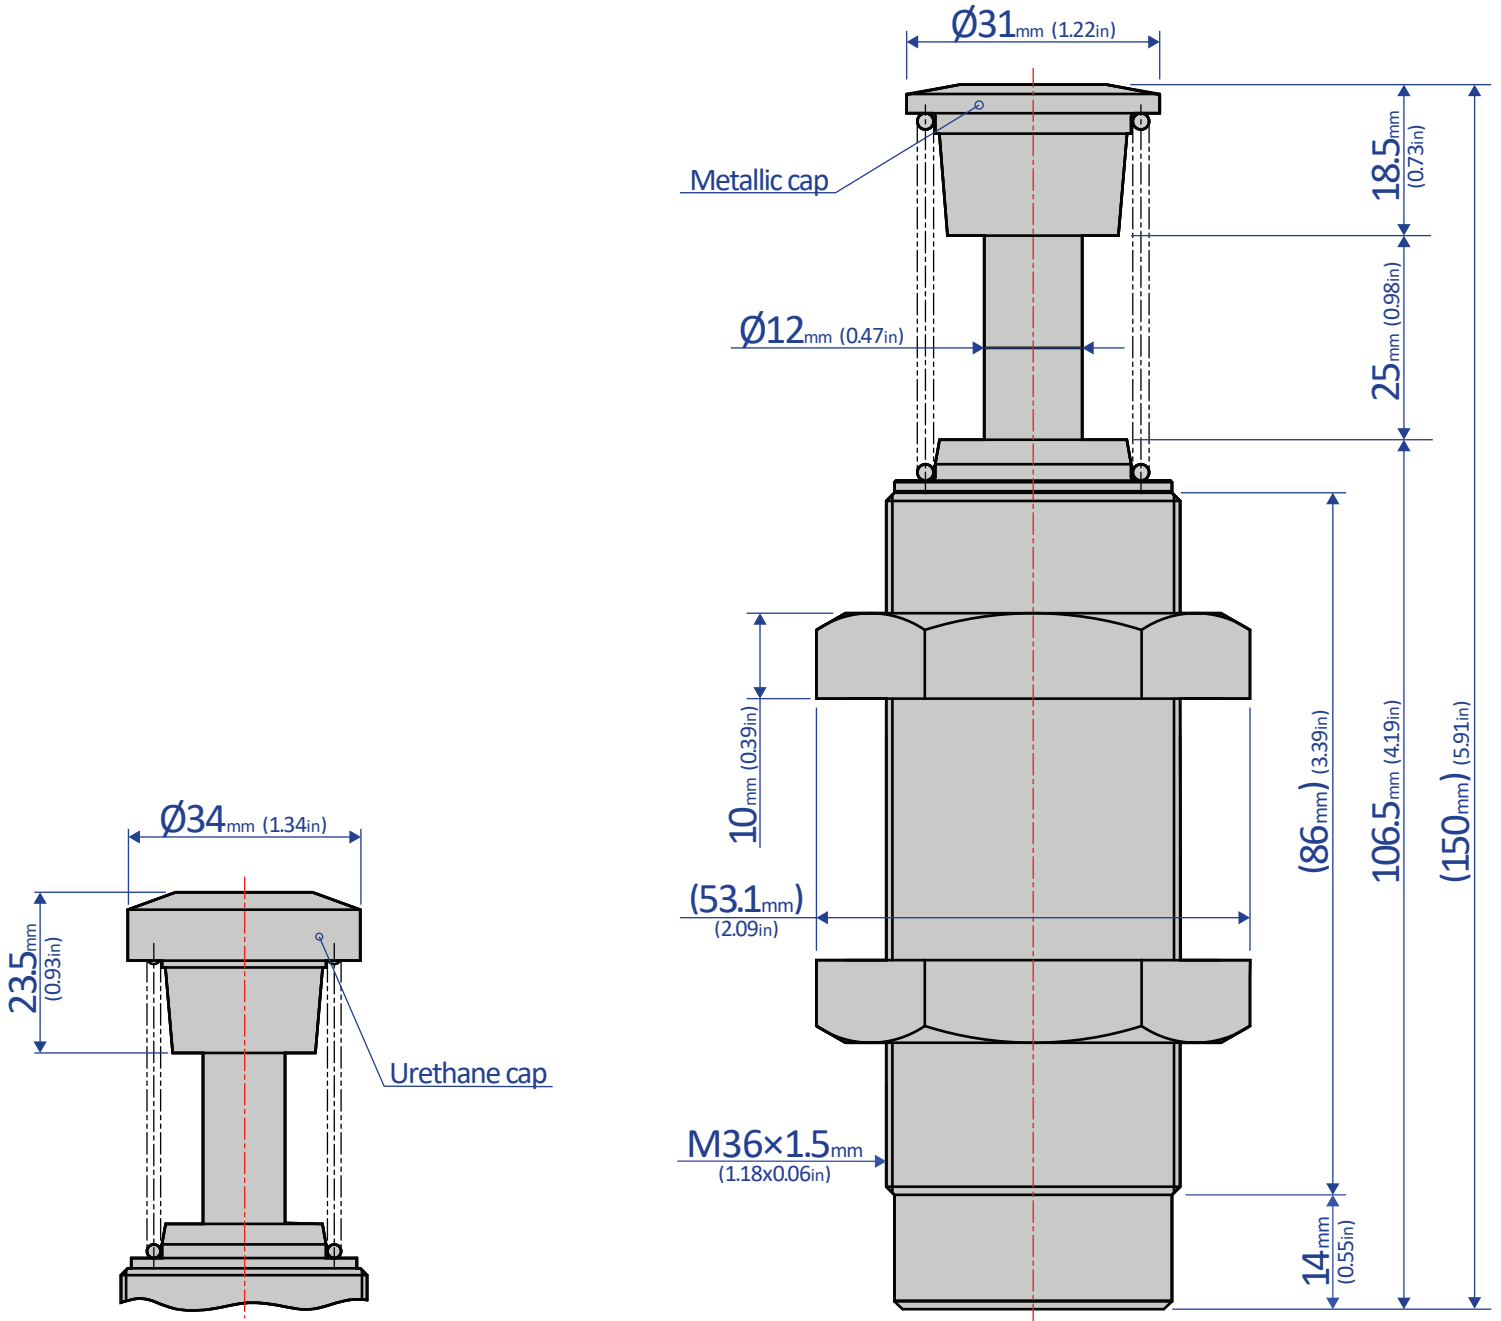

FK-3625AL-C

SHOCK ABSORBER - FIXED

Bansbach
easylift[®]

50 West Drive • Melbourne, Florida 32904
(321) 253-1999 • www.easylift.com • www.damper.net