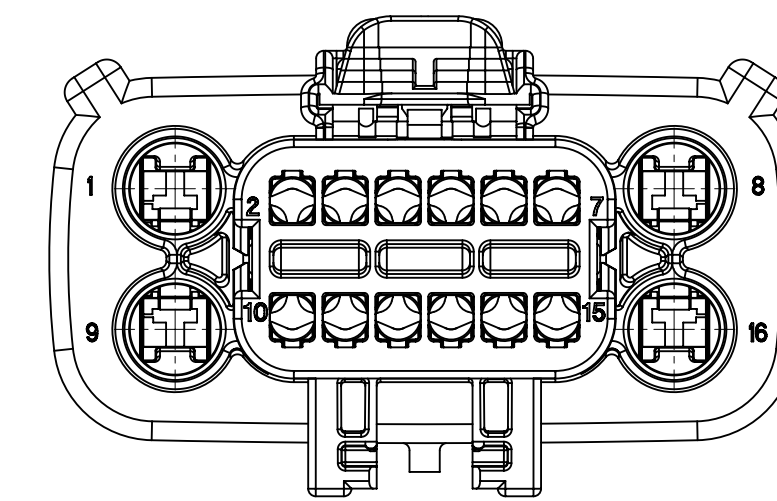

SHEET DESCRIPTION

CONFIGURATIONS

STANDARD (STD) - ALL OPEN 2.8mm CAVITIES

STANDARD (STD) - ALL OPEN 2.8mm CAVITIES WITH CLIPSLOT

SHORTING (SHRT) BAR - ALL OPEN 2.8mm CAVITIES

SHORTING (SHRT) BAR - ALL OPEN 2.8mm CAVITIES WITH CLIPSLOT