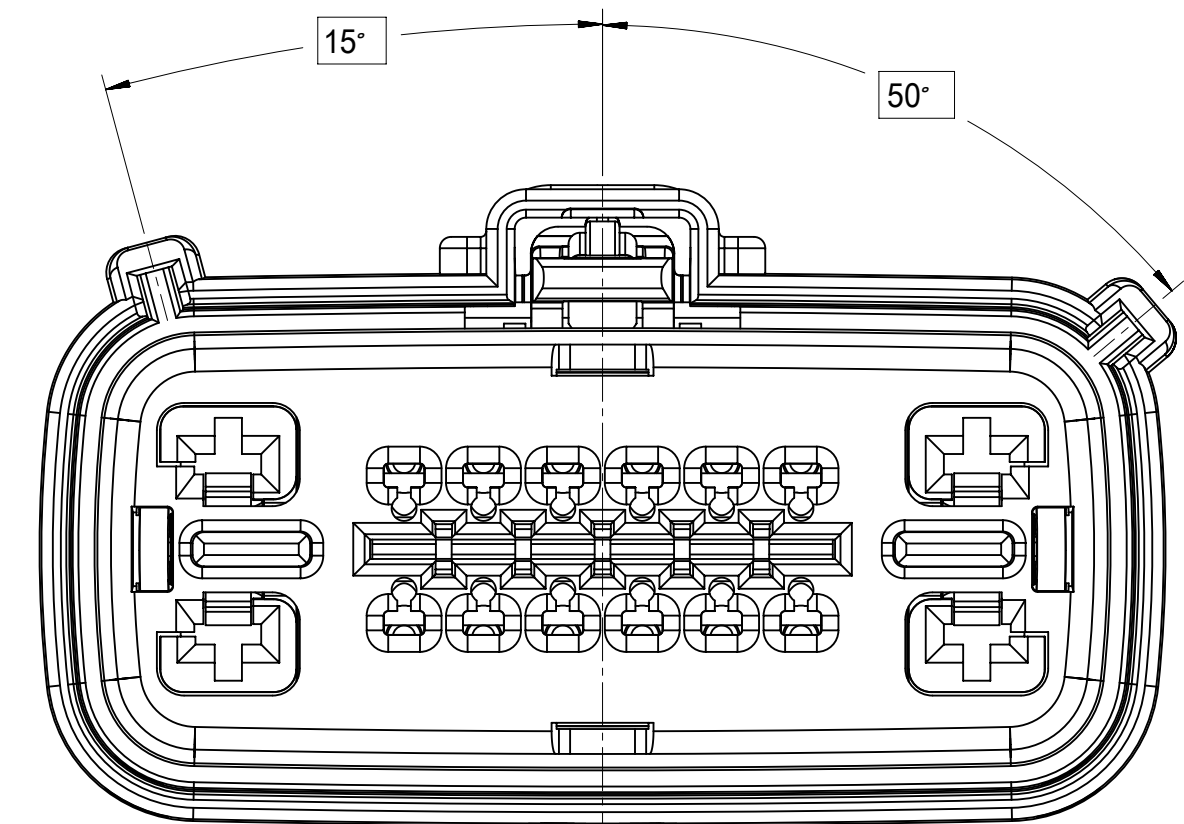

SHEET DESCRIPTION

CONFIGURATIONS

STANDARD (STD) - ALL OPEN 2.8mm CAVITIES

STANDARD (STD) - ALL OPEN 2.8mm CAVITIES WITH CLIPSLOT

SHORTING (SHRT) BAR - ALL OPEN 2.8mm CAVITIES

SHORTING (SHRT) BAR - ALL OPEN 2.8mm CAVITIES WITH CLIPSLOT

SHEET DESCRIPTION

KEY CONFIGURATIONS

KEY A

KEY E

KEY B

KEY F

KEY C

KEY G