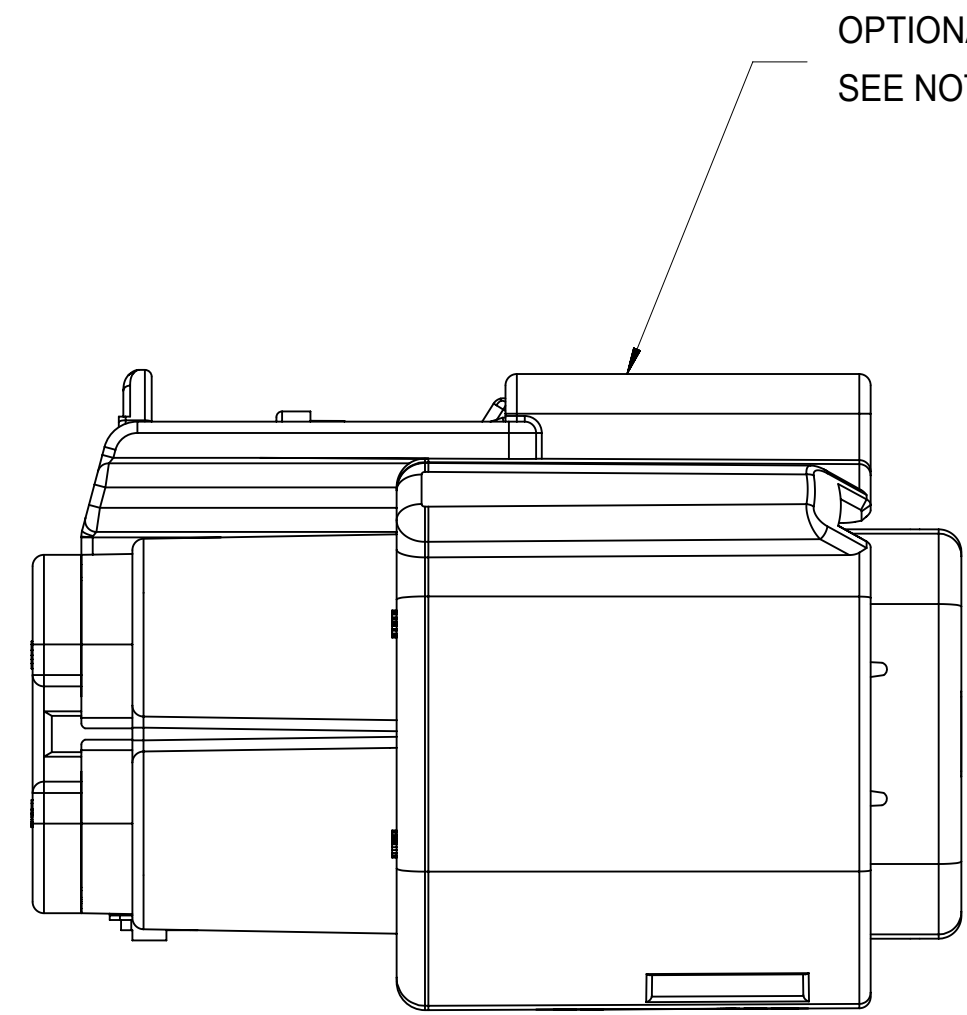

SHEET DESCRIPTION

RECEPTACLE CONNECTOR ASSEMBLY

OPTIONAL LASER MARKING ON THIS SURFACE
SEE NOTE 3g.