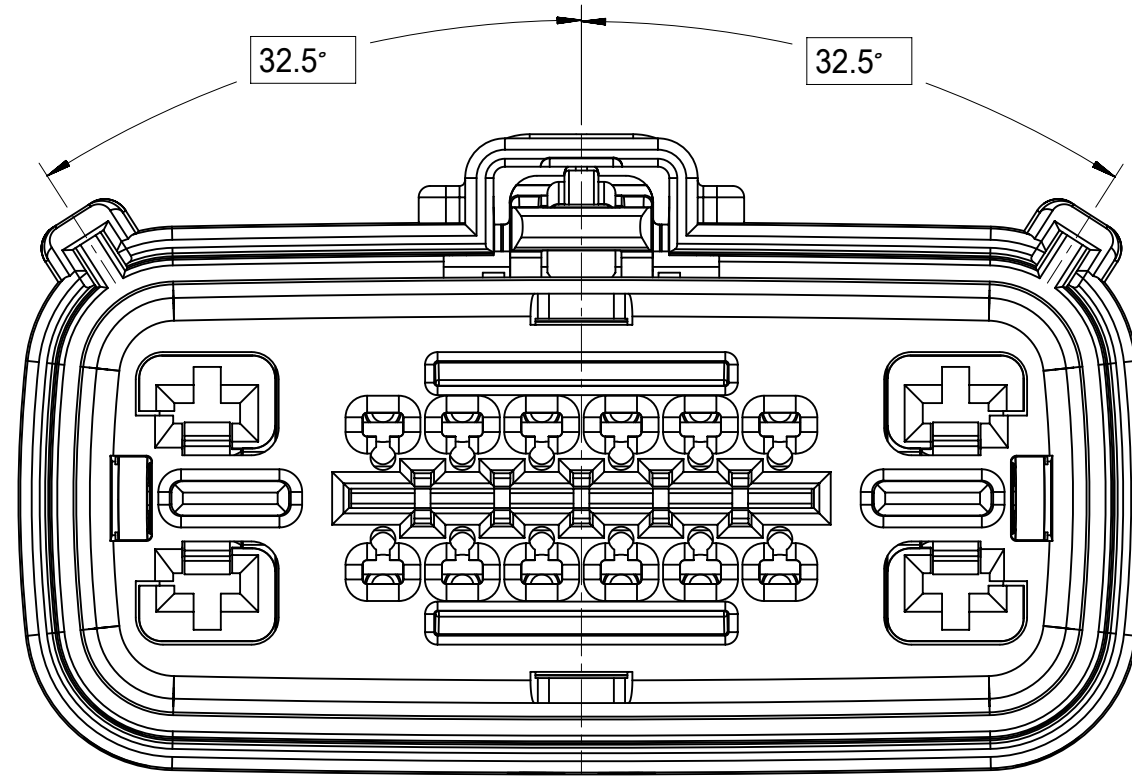

SHEET DESCRIPTION

KEY CONFIGURATIONS

KEY E

SYMBOLS = 0 = 0 = 0 = 0 = 0 = 0 = 0 = 0 = 0 = 0	THIS DRAWING CONTAINS INFORMATION THAT IS PROPRIETARY TO MOLEX ELECTRONIC TECHNOLOGIES, LLC AND SHOULD NOT BE USED WITHOUT WRITTEN PERMISSION		CURRENT REV DESC: EC NO: 619601 DRWN: HKLIANG 2019/07/25 CHK'D: MVANSLAMBROU 2019/08/02 APPR: MVANSLAMBROU 2019/08/02		 MX150 16 WAY HYBRID RECPT SEALED ASSEMBLY			
	DIMENSION UNITS mm	SCALE 3:1	GENERAL TOLERANCES (UNLESS SPECIFIED) ANGULAR TOL ± 3.0°				PRODUCT CUSTOMER DRAWING	
4 PLACES ± 3 PLACES ± 2 PLACES ± 0.1 1 PLACE ± 0.3 0 PLACES ±	INITIAL REVISION: DRWN: TYE 2014/09/12 APPR: VKOSHY 2014/09/22		DOCUMENT NUMBER SD-34985-8001	DOC TYPE PSD	DOC PART 001	REVISION D2		
DRAFT WHERE APPLICABLE MUST REMAIN WITHIN DIMENSIONS	THIRD ANGLE PROJECTION 	DRAWING A1-SIZE	SERIES 34985	MATERIAL NUMBER CUSTOMER GENERAL MARKET	SHEET NUMBER 3 OF 4