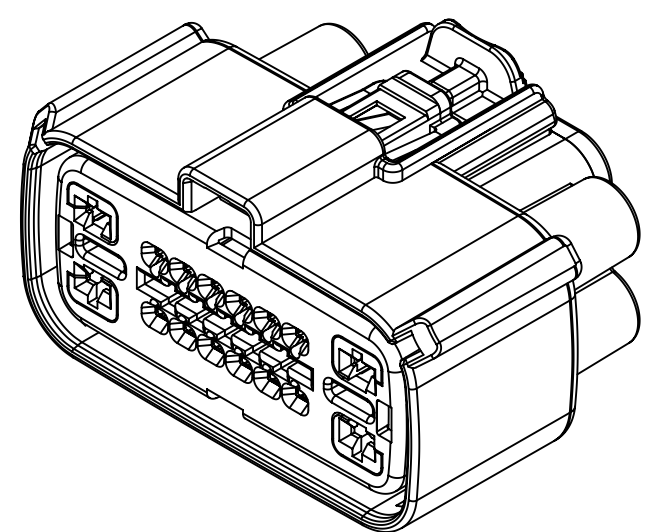

PACKAGING	
DESCRIPTION	DRAWING NO.
W/ CLIPSLOT	PK-30907-895
W/O CLIPSLOT	PK-31300-094

MATING INTERFACE/CONNECTOR DRAWINGS		
DESCRIPTION	INTERFACE DEFINITION	MOLEX INLINE
W/O SHORTING BAR	*999-S-016-2-Z02	SD-34986-8001
W/ SHORTING BAR	N/A	SD-34986-8001

INSPECTION NUMBER LOG	
LAST NUMBER: 11	
ADDED:	
REMOVED:	

D2	CHANGED "PA/SPS+GF20" TO "PA/SPS-GF20" IN SHEET 4
D1	1. UPDATED VIEWS IN SHEET 2 2. CHANGED DIM 10.98 TO 11.00, 6.61 TO 6.60, 15.00+/-0.10 TO 15.00+0.30/-0.20 IN SHEET 4
D	REMOVED BOM (REFER TO SD-34985-8002)
C	NEW P/N 34985-4026 THRU 4028
B	NEW P/N 34985-4023 THRU 4025
A2	UPDATED PACKAGING DWGS
A1	FIXED TYPO IN NOTE 1a
A	INITIAL RELEASE
REV	REV DESCRIPTION

SYMBOLS	THIS DRAWING CONTAINS INFORMATION THAT IS PROPRIETARY TO MOLEX ELECTRONIC TECHNOLOGIES, LLC AND SHOULD NOT BE USED WITHOUT WRITTEN PERMISSION		CURRENT REV DESC:		
	DIMENSION UNITS	SCALE			
= 0	mm	1.5:1	EC NO: 619601		MX150 16 WAY HYBRID RECP T SEALED ASSEMBLY
= 0	GENERAL TOLERANCES (UNLESS SPECIFIED)		DRWN: HKLIANG 2019/07/25		
= 0	ANGULAR TOL ± 3.0°		CHK'D: MVANSLAMBROU 2019/08/02		
= 0	4 PLACES ±		APPR: MVANSLAMBROU 2019/08/02		
= 0	3 PLACES ±		INITIAL REVISION:		
= 0	2 PLACES ± 0.1		DRWN: TYE 2014/09/12		
= 0	1 PLACE ± 0.3		APPR: VKOSHY 2014/09/22		
= 0	0 PLACES ±		THIRD ANGLE PROJECTION		
= 0	DRAFT WHERE APPLICABLE MUST REMAIN WITHIN DIMENSIONS		DRAWING	SERIES	MATERIAL NUMBER: SD-34985-8001 CUSTOMER: GENERAL MARKET SHEET NUMBER: 1 OF 4