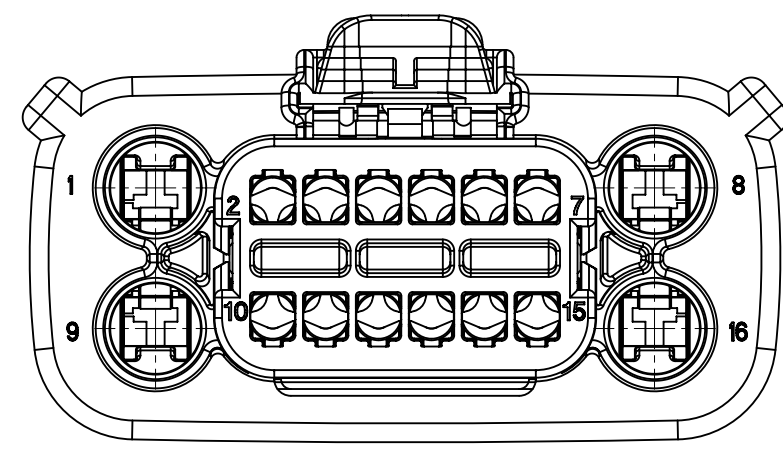

SHEET DESCRIPTION

CONFIGURATIONS

STANDARD (STD) - ALL OPEN 2.8mm CAVITIES