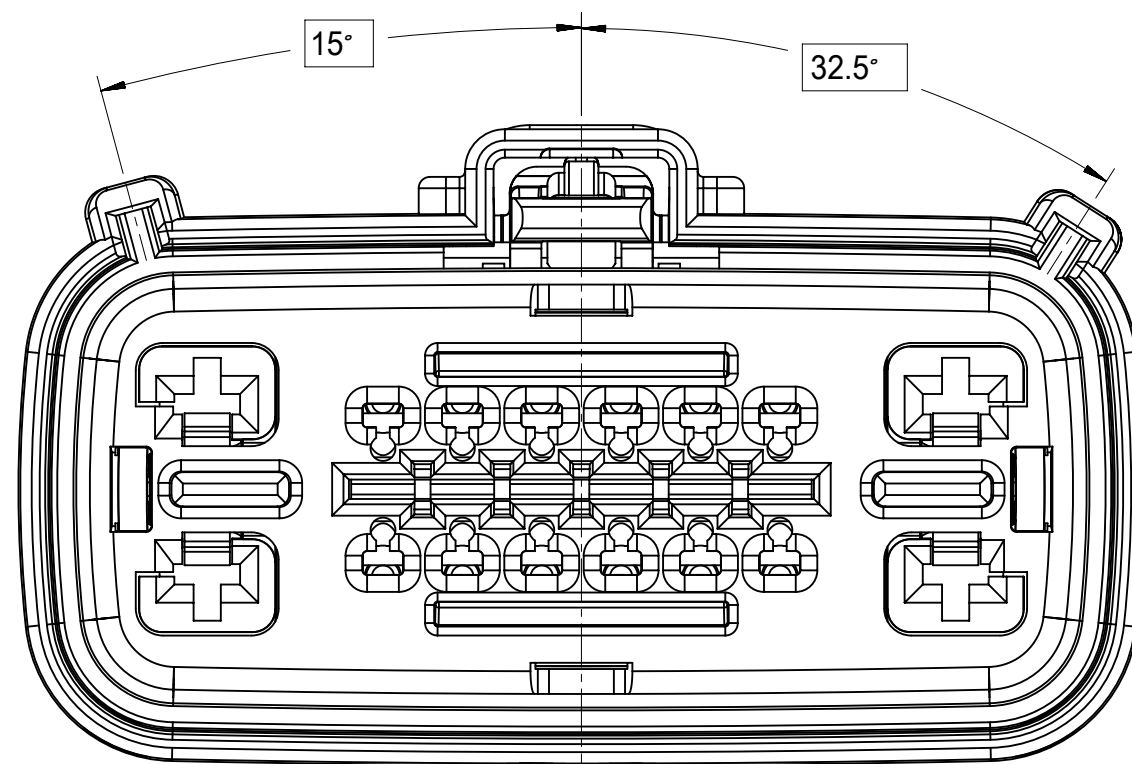

SHEET DESCRIPTION

CONFIGURATIONS

STANDARD (STD) - ALL OPEN 2.8mm CAVITIES

STANDARD (STD) - ALL OPEN 2.8mm CAVITIES WITH CLIPSLOT

SHORTING (SHRT) BAR - ALL OPEN 2.8mm CAVITIES

SHORTING (SHRT) BAR - ALL OPEN 2.8mm CAVITIES WITH CLIPSLOT

SHEET DESCRIPTION

KEY CONFIGURATIONS

KEY A

KEY E

KEY B

KEY F

KEY C

KEY G