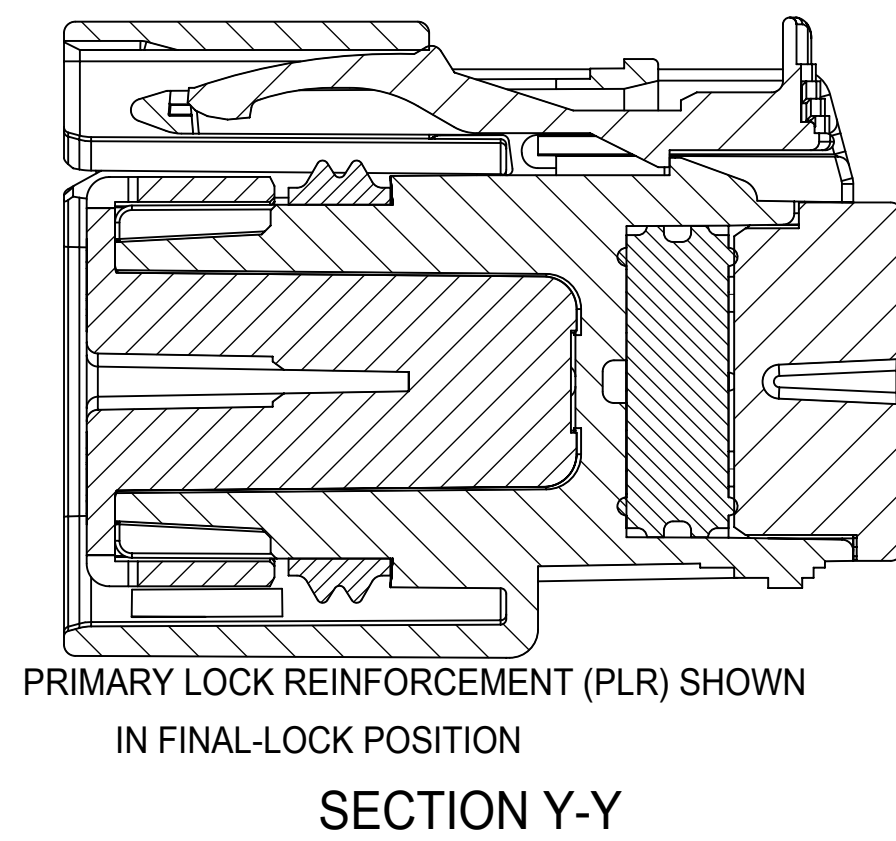

SHEET DESCRIPTION

RECEPTACLE CONNECTOR ASSEMBLY

OPTIONAL LASER MARKING ON THIS SURFACE
SEE NOTE 3g.

MANUFACTURING LOCATION
CODE THIS LOCATION

RECYCLE CODE
THIS LOCATION

MOLD CAVITY I.D.
THIS LOCATION

SYMBOLS		THIS DRAWING CONTAINS INFORMATION THAT IS PROPRIETARY TO MOLEX ELECTRONIC TECHNOLOGIES, LLC AND SHOULD NOT BE USED WITHOUT WRITTEN PERMISSION		CURRENT REV DESC:				
DIMENSION UNITS	SCALE							
$\nabla = 0$	mm	3:1		EC NO: 619601		MX150 16 WAY HYBRID RECPT SEALED ASSEMBLY		
$\nabla = 0$	GENERAL TOLERANCES (UNLESS SPECIFIED)		DRWN: HKLIANG 2019/07/25		PRODUCT CUSTOMER DRAWING			
$\nabla = 0$	ANGULAR TOL $\pm 3.0^\circ$		CHK'D: MVANSLAMBROU 2019/08/02					DOCUMENT NUMBER: SD-34985-8001 DOC TYPE: PSD DOC PART: 001 REVISION: D2
$\nabla = 0$	4 PLACES \pm		APPR: MVANSLAMBROU 2019/08/02		INITIAL REVISION: DRWN: TYE 2014/09/12 APPR: VKOSHY 2014/09/22			
$\nabla = 0$	3 PLACES \pm							MATERIAL NUMBER: 34985 CUSTOMER: GENERAL MARKET SHEET NUMBER: 4 OF 4
$\nabla = 0$	2 PLACES ± 0.1				DRAFT WHERE APPLICABLE MUST REMAIN WITHIN DIMENSIONS			
$\nabla = 0$	1 PLACE ± 0.3							THIRD ANGLE PROJECTION DRAWING: A1-SIZE SERIES: 34985
$\nabla = 0$	0 PLACES \pm				SHEET NUMBER: 4 OF 4			
$\nabla = 0$								SHEET NUMBER: 4 OF 4
$\nabla = 0$					SHEET NUMBER: 4 OF 4			
$\nabla = 0$								SHEET NUMBER: 4 OF 4