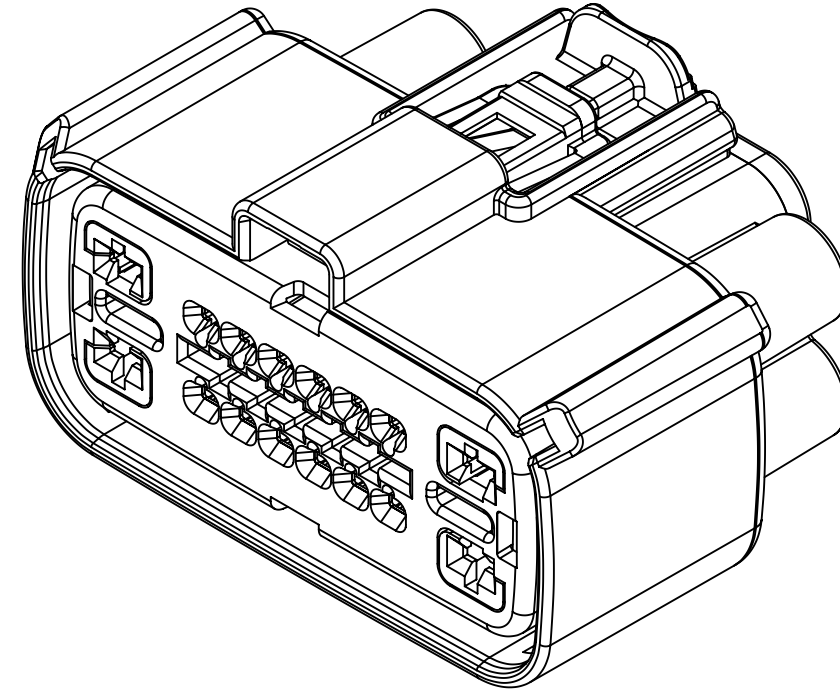

STANDARD (STD) - ALL OPEN 2.8mm CAVITIES WITH CLIPSLOT