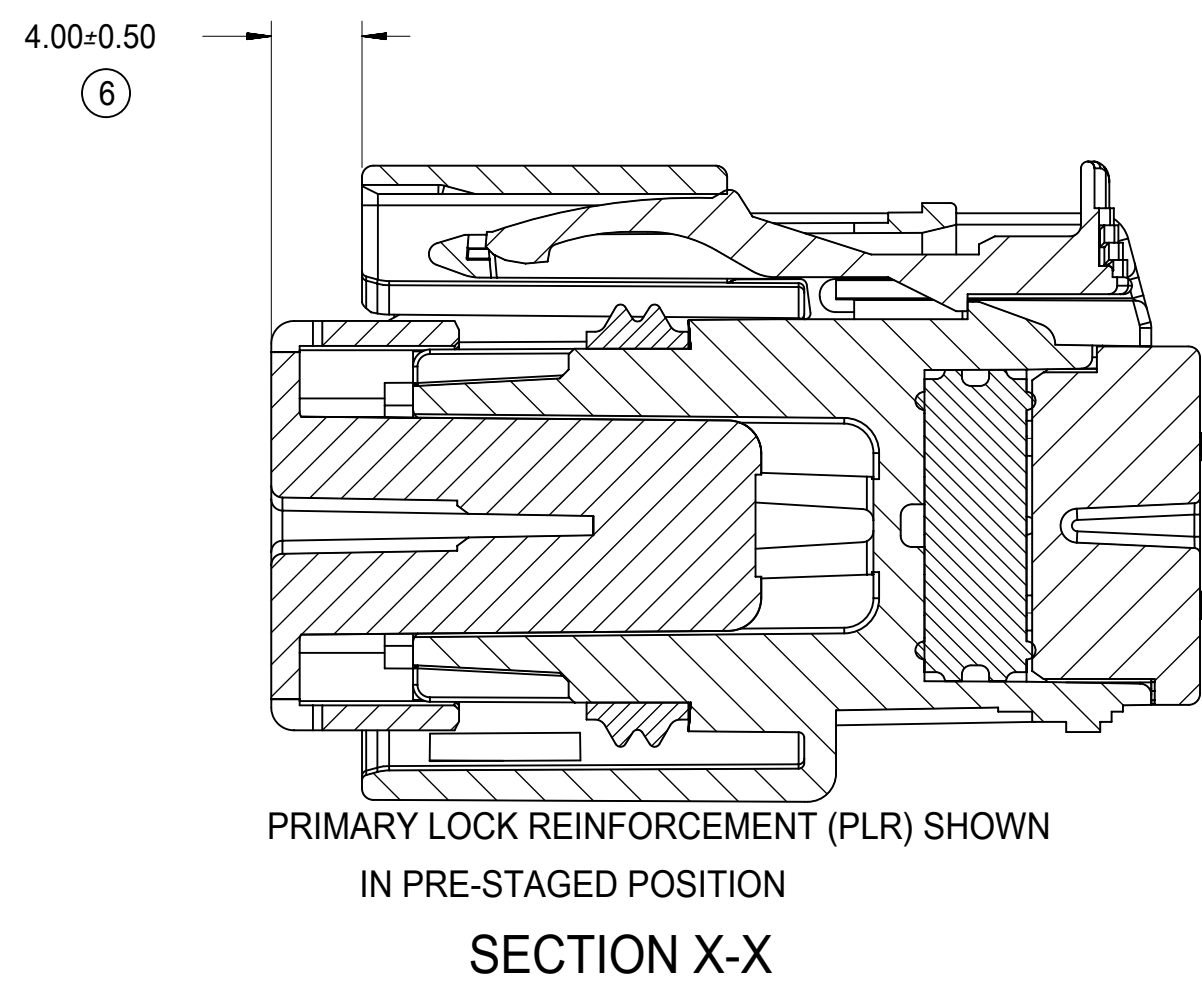

MANUFACTURING LOCATION
CODE THIS LOCATION

RECYCLE CODE
THIS LOCATION

MOLD CAVITY I.D.
THIS LOCATION