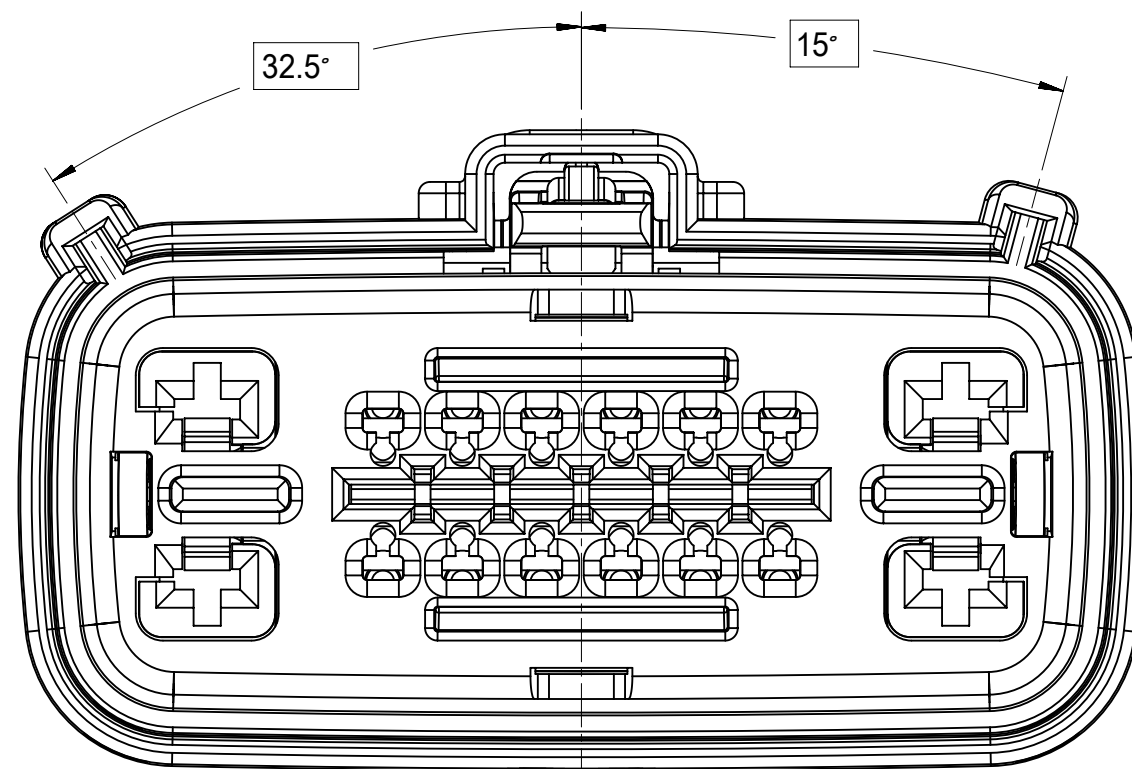

SHEET DESCRIPTION

CONFIGURATIONS

STANDARD (STD) - ALL OPEN 2.8mm CAVITIES

STANDARD (STD) - ALL OPEN 2.8mm CAVITIES WITH CLIPSLOT

SHORTING (SHRT) BAR - ALL OPEN 2.8mm CAVITIES

SHORTING (SHRT) BAR - ALL OPEN 2.8mm CAVITIES WITH CLIPSLOT

SHEET DESCRIPTION

KEY CONFIGURATIONS

KEY A

KEY E

KEY B

KEY F

KEY C

KEY G