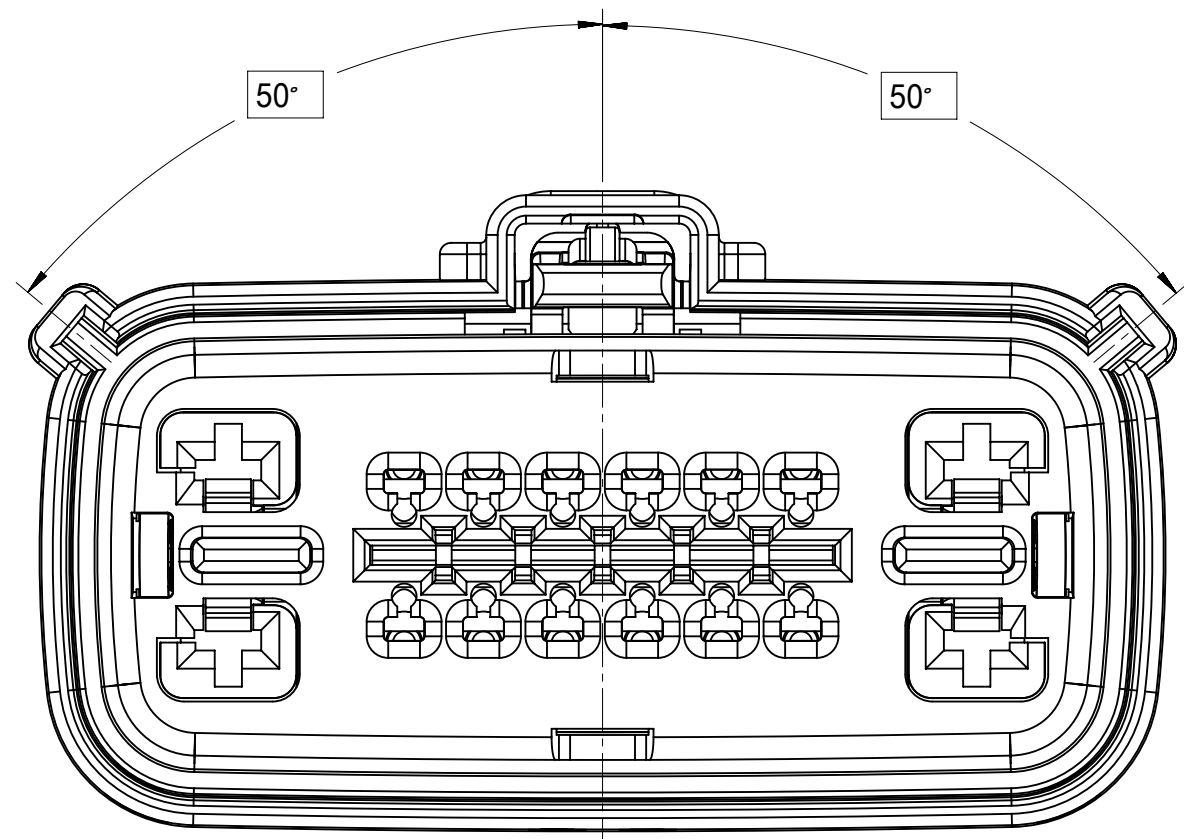

SHEET DESCRIPTION

KEY CONFIGURATIONS

KEY A