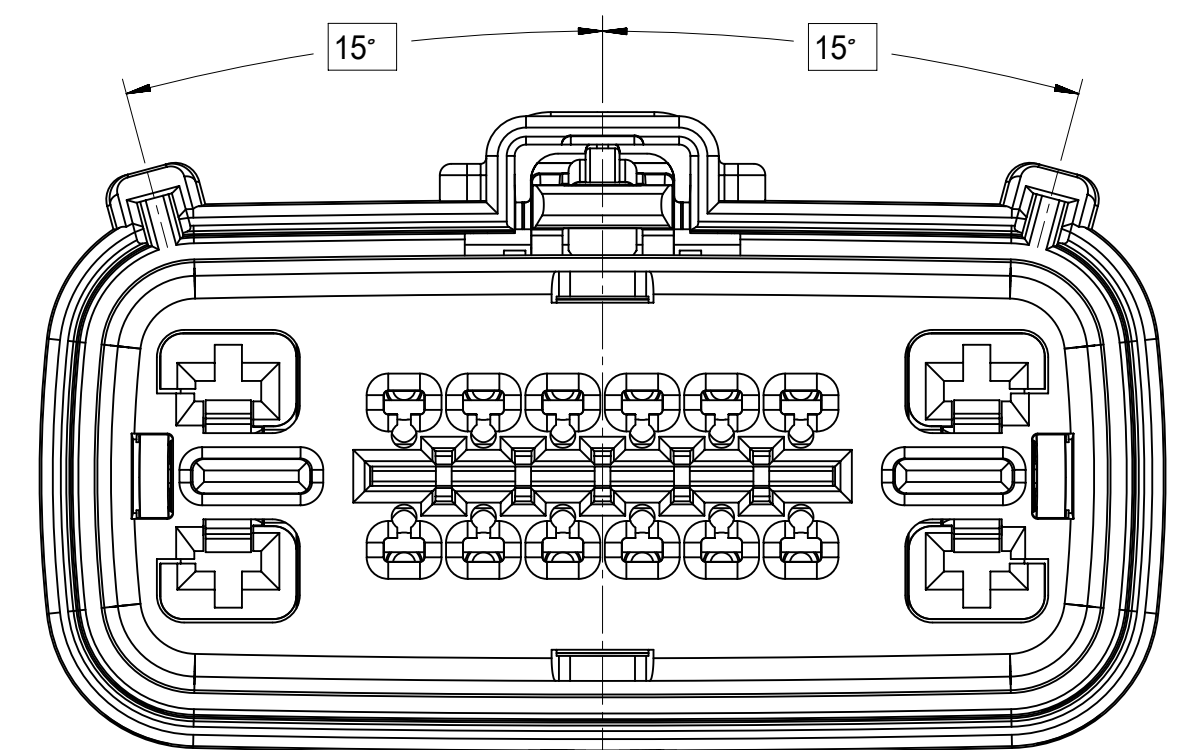

SHEET DESCRIPTION

CONFIGURATIONS

STANDARD (STD) - ALL OPEN 2.8mm CAVITIES

STANDARD (STD) - ALL OPEN 2.8mm CAVITIES WITH CLIPSLOT

SHORTING (SHRT) BAR - ALL OPEN 2.8mm CAVITIES

SHORTING (SHRT) BAR - ALL OPEN 2.8mm CAVITIES WITH CLIPSLOT

SHEET DESCRIPTION

KEY CONFIGURATIONS

KEY A

KEY E

KEY B

KEY F

KEY C

KEY G