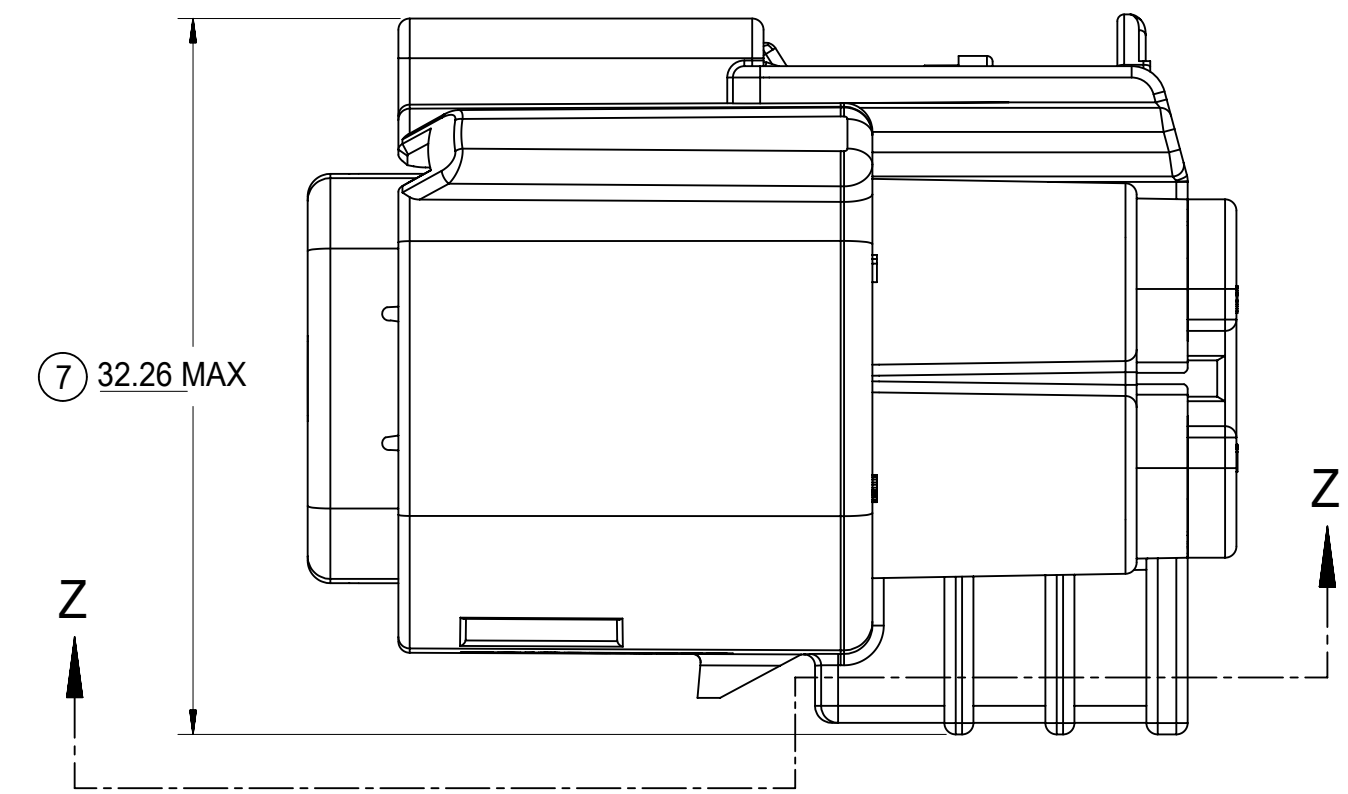

SHEET DESCRIPTION

RECEPTACLE CONNECTOR ASSEMBLY

OPTIONAL LASER MARKING ON THIS SURFACE
SEE NOTE 3g.

MANUFACTURING LOCATION
CODE THIS LOCATION

RECYCLE CODE
THIS LOCATION

MOLD CAVITY I.D.
THIS LOCATION

SYMBOLS		THIS DRAWING CONTAINS INFORMATION THAT IS PROPRIETARY TO MOLEX ELECTRONIC TECHNOLOGIES, LLC AND SHOULD NOT BE USED WITHOUT WRITTEN PERMISSION		CURRENT REV DESC:				
DIMENSION UNITS	SCALE							
$\nabla = 0$	mm	3:1		EC NO: 619601		MX150 16 WAY HYBRID RECPT SEALED ASSEMBLY		
$\nabla = 0$	GENERAL TOLERANCES (UNLESS SPECIFIED)		DRWN: HKLIANG 2019/07/25		PRODUCT CUSTOMER DRAWING			
$\nabla = 0$	ANGULAR TOL $\pm 3.0^\circ$		CHK'D: MVANSLAMBROU 2019/08/02					DOCUMENT NUMBER: SD-34985-8001 DOC TYPE: PSD DOC PART: 001 REVISION: D2
$\nabla = 0$	4 PLACES \pm		APPR: MVANSLAMBROU 2019/08/02		INITIAL REVISION: DRWN: TYE 2014/09/12 APPR: VKOSHY 2014/09/22			
$\nabla = 0$	3 PLACES \pm							MATERIAL NUMBER: 34985 CUSTOMER: GENERAL MARKET SHEET NUMBER: 4 OF 4
$\nabla = 0$	2 PLACES ± 0.1				DRAFT WHERE APPLICABLE MUST REMAIN WITHIN DIMENSIONS			
$\nabla = 0$	1 PLACE ± 0.3							THIRD ANGLE PROJECTION DRAWING: A1-SIZE SERIES: 34985
$\nabla = 0$	0 PLACES \pm				SHEET NUMBER: 4 OF 4			
$\nabla = 0$								SHEET NUMBER: 4 OF 4
$\nabla = 0$					SHEET NUMBER: 4 OF 4			
$\nabla = 0$								SHEET NUMBER: 4 OF 4