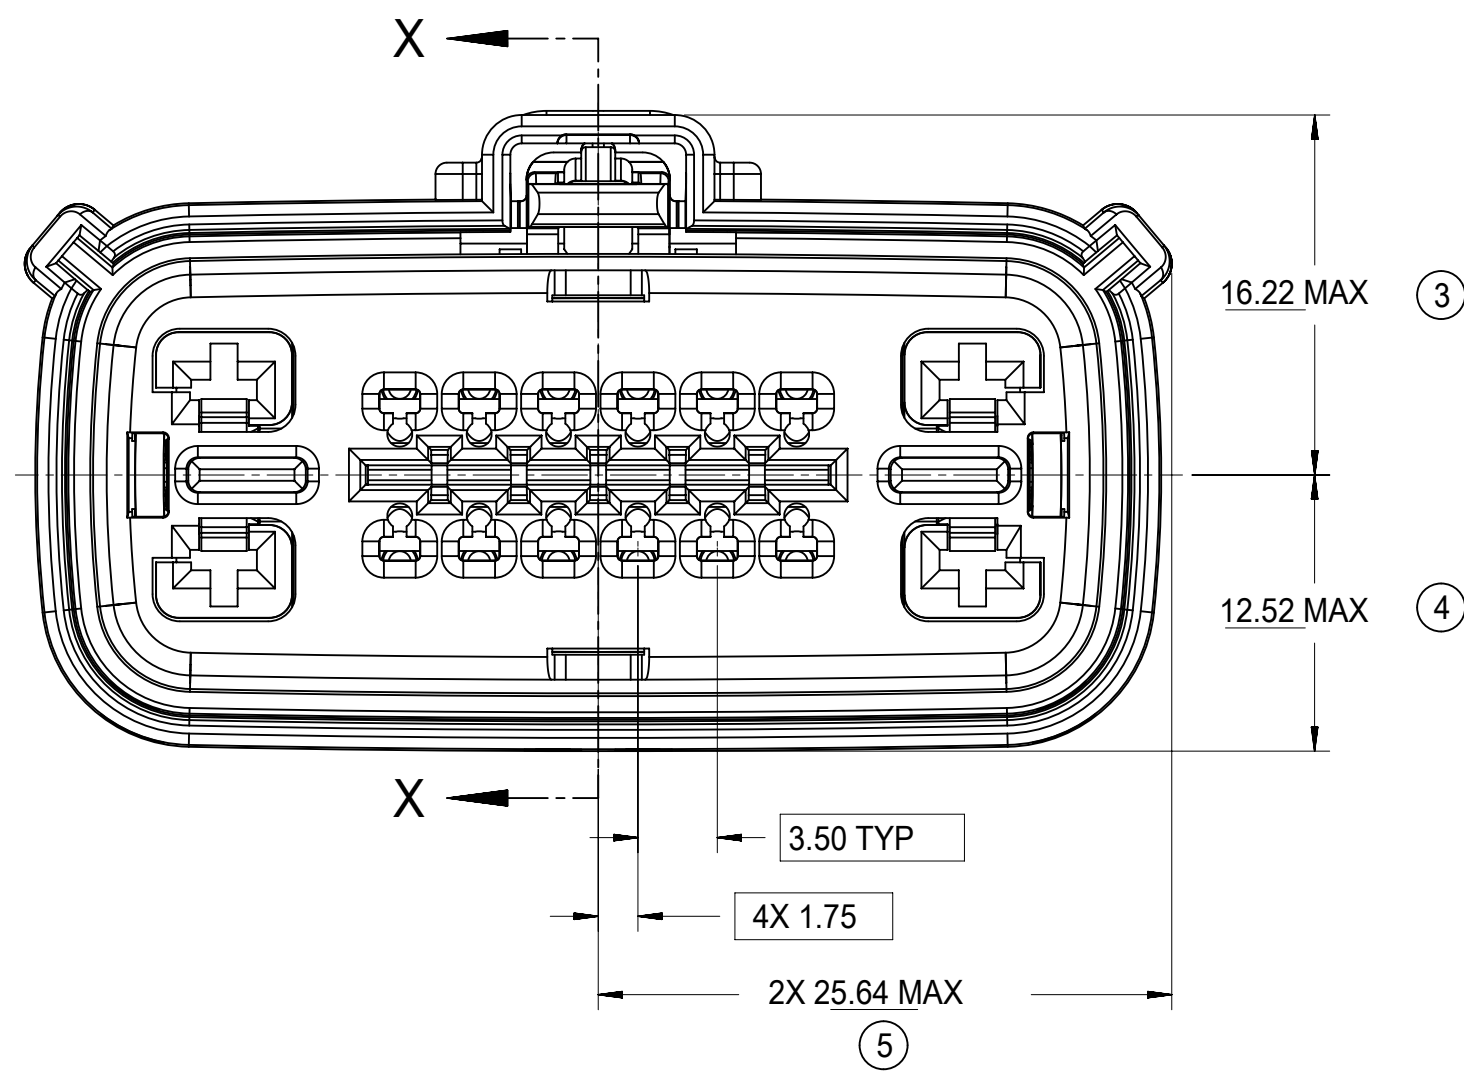

SHEET DESCRIPTION

RECEPTACLE CONNECTOR ASSEMBLY

OPTIONAL LASER MARKING ON THIS SURFACE
SEE NOTE 3g.

MANUFACTURING LOCATION
CODE THIS LOCATION

RECYCLE CODE
THIS LOCATION

MOLD CAVITY I.D.
THIS LOCATION

SYMBOLS		THIS DRAWING CONTAINS INFORMATION THAT IS PROPRIETARY TO MOLEX ELECTRONIC TECHNOLOGIES, LLC AND SHOULD NOT BE USED WITHOUT WRITTEN PERMISSION		CURRENT REV DESC:						
DIMENSION UNITS	SCALE									
$\nabla = 0$	mm	3:1		EC NO: 619601		MX150 16 WAY HYBRID RECPT SEALED ASSEMBLY				
$\nabla = 0$	GENERAL TOLERANCES (UNLESS SPECIFIED)		DRWN: HKLIANG 2019/07/25		PRODUCT CUSTOMER DRAWING					
$\nabla = 0$	ANGULAR TOL $\pm 3.0^\circ$		CHK'D: MVANSLAMBROU 2019/08/02					DOCUMENT NUMBER: SD-34985-8001 DOC TYPE: PSD DOC PART: 001 REVISION: D2		
$\nabla = 0$	4 PLACES $\pm$		APPR: MVANSLAMBROU 2019/08/02		INITIAL REVISION: DRWN: TYE 2014/09/12 APPR: VKOSHY 2014/09/22					
$\nabla = 0$	3 PLACES $\pm$							MATERIAL NUMBER: 34985 CUSTOMER: GENERAL MARKET SHEET NUMBER: 4 OF 4		
$\nabla = 0$	2 PLACES ± 0.1				DRAFT WHERE APPLICABLE MUST REMAIN WITHIN DIMENSIONS					
$\nabla = 0$	1 PLACE ± 0.3							THIRD ANGLE PROJECTION DRAWING: A1-SIZE SERIES: 34985		
$\nabla = 0$	0 PLACES $\pm$				SHEET NUMBER: 4 OF 4					
$\nabla = 0$								SHEET NUMBER: 4 OF 4		
$\nabla = 0$					SHEET NUMBER: 4 OF 4					
$\nabla = 0$								SHEET NUMBER: 4 OF 4