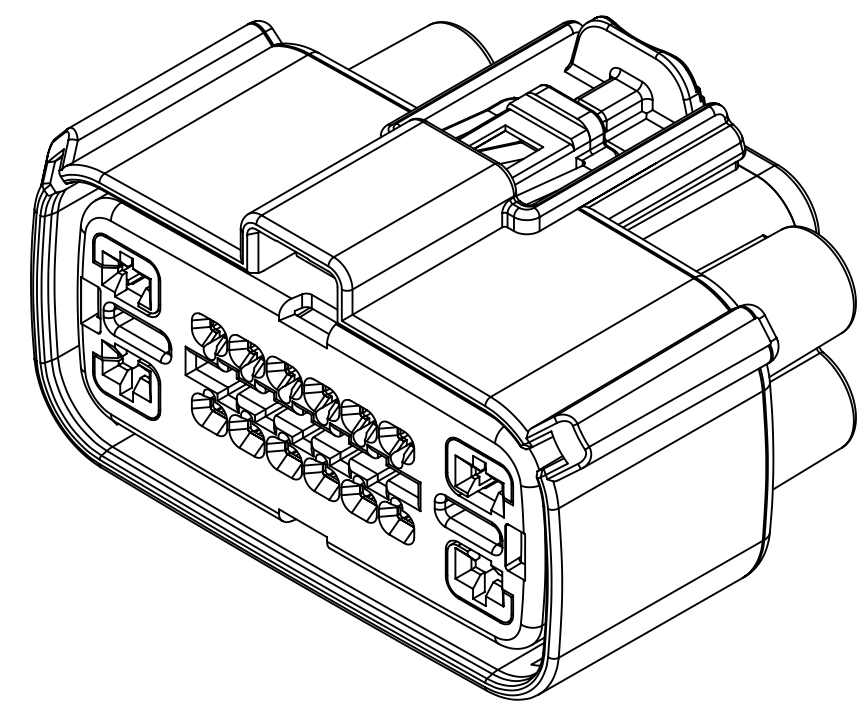

SHEET DESCRIPTION

CONFIGURATIONS

STANDARD (STD) - ALL OPEN 2.8mm CAVITIES