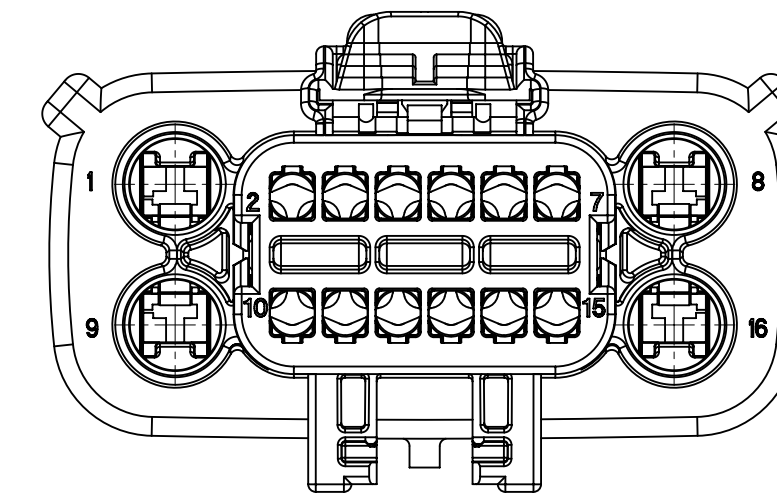

INSPECTION NUMBER LOG	
LAST NUMBER: 11	
ADDED:	
REMOVED:	

D2	CHANGED "PA/SPS+GF20" TO "PA/SPS-GF20" IN SHEET 4
D1	1. UPDATED VIEWS IN SHEET 2 2. CHANGED DIM 10.98 TO 11.00, 6.61 TO 6.60, 15.00+/-0.10 TO 15.00+0.30/-0.20 IN SHEET 4
D	REMOVED BOM (REFER TO SD-34985-8002)
C	NEW P/N 34985-4026 THRU 4028
B	NEW P/N 34985-4023 THRU 4025
A2	UPDATED PACKAGING DWGS
A1	FIXED TYPO IN NOTE 1a
A	INITIAL RELEASE
REV	REV DESCRIPTION

SHEET DESCRIPTION

CONFIGURATIONS

STANDARD (STD) - ALL OPEN 2.8mm CAVITIES

STANDARD (STD) - ALL OPEN 2.8mm CAVITIES WITH CLIPSLOT

SHORTING (SHRT) BAR - ALL OPEN 2.8mm CAVITIES

SHORTING (SHRT) BAR - ALL OPEN 2.8mm CAVITIES WITH CLIPSLOT