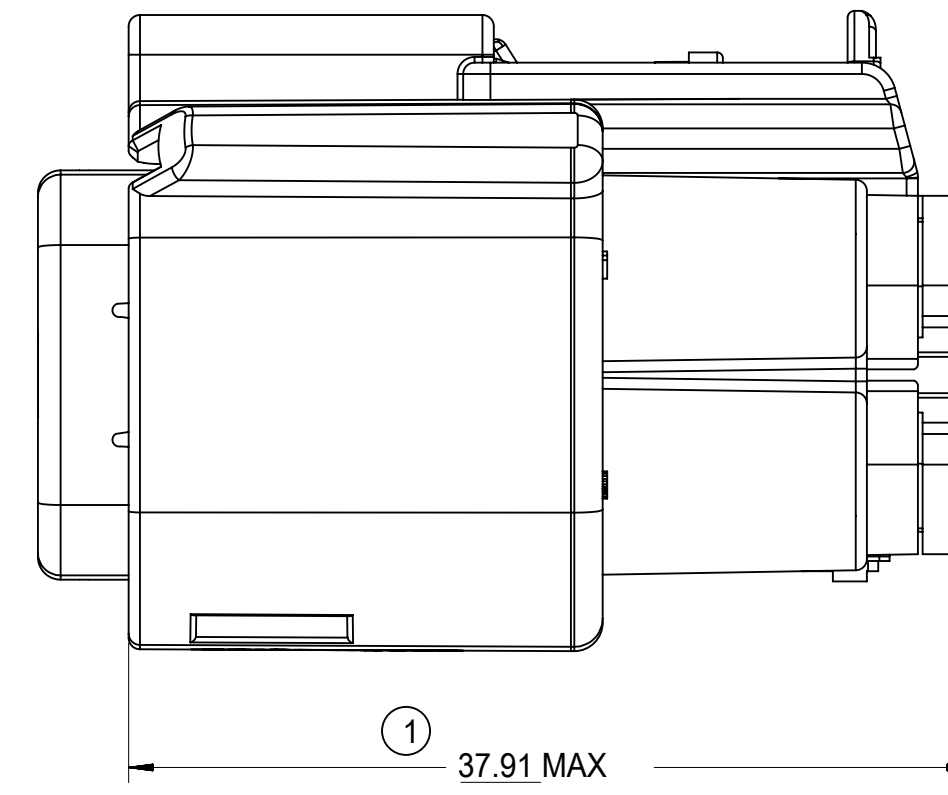

SHEET DESCRIPTION

RECEPTACLE CONNECTOR ASSEMBLY

OPTIONAL LASER MARKING ON THIS SURFACE
SEE NOTE 3g.

MANUFACTURING LOCATION
CODE THIS LOCATION

RECYCLE CODE
THIS LOCATION

MOLD CAVITY I.D.
THIS LOCATION

SYMBOLS		THIS DRAWING CONTAINS INFORMATION THAT IS PROPRIETARY TO MOLEX ELECTRONIC TECHNOLOGIES, LLC AND SHOULD NOT BE USED WITHOUT WRITTEN PERMISSION		CURRENT REV DESC:						
DIMENSION UNITS	SCALE									
$\nabla = 0$	mm	3:1		EC NO: 619601		MX150 16 WAY HYBRID RECPT SEALED ASSEMBLY				
$\nabla = 0$	GENERAL TOLERANCES (UNLESS SPECIFIED)		DRWN: HKLIANG 2019/07/25		PRODUCT CUSTOMER DRAWING					
$\nabla = 0$	ANGULAR TOL $\pm 3.0^\circ$		CHK'D: MVANSLAMBROU 2019/08/02					DOCUMENT NUMBER: SD-34985-8001 DOC TYPE: PSD DOC PART: 001 REVISION: D2		
$\nabla = 0$	4 PLACES $\pm$		APPR: MVANSLAMBROU 2019/08/02		INITIAL REVISION: DRWN: TYE 2014/09/12 APPR: VKOSHY 2014/09/22					
$\nabla = 0$	3 PLACES $\pm$							MATERIAL NUMBER: 34985 CUSTOMER: GENERAL MARKET SHEET NUMBER: 4 OF 4		
$\nabla = 0$	2 PLACES ± 0.1				DRAFT WHERE APPLICABLE MUST REMAIN WITHIN DIMENSIONS					
$\nabla = 0$	1 PLACE ± 0.3							THIRD ANGLE PROJECTION DRAWING: A1-SIZE SERIES: 34985		
$\nabla = 0$	0 PLACES $\pm$				SHEET NUMBER: 4 OF 4					
$\nabla = 0$								SHEET NUMBER: 4 OF 4		
$\nabla = 0$					SHEET NUMBER: 4 OF 4					
$\nabla = 0$								SHEET NUMBER: 4 OF 4