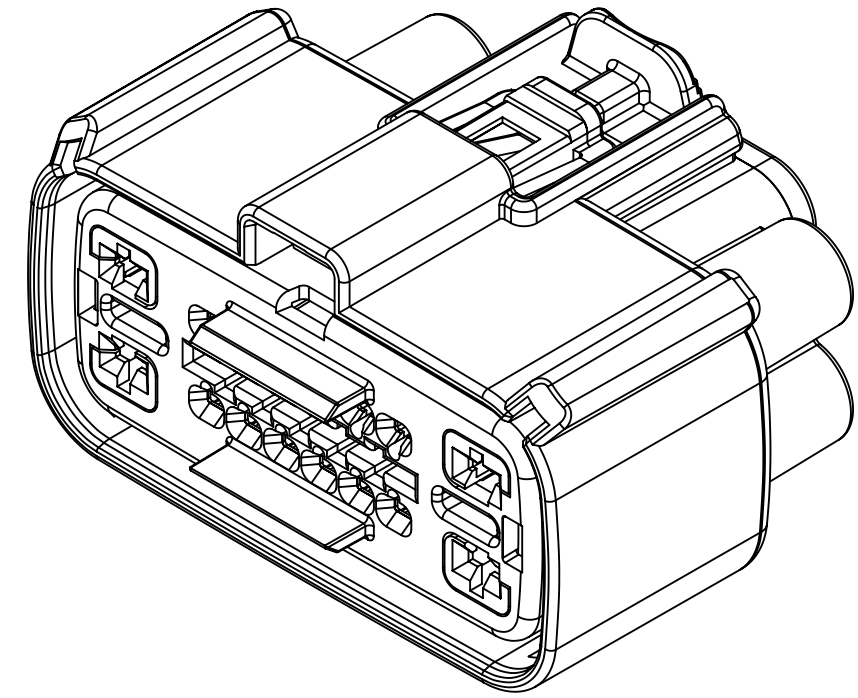

SHEET DESCRIPTION

CONFIGURATIONS

STANDARD (STD) - ALL OPEN 2.8mm CAVITIES

STANDARD (STD) - ALL OPEN 2.8mm CAVITIES WITH CLIPSLOT

SHORTING (SHRT) BAR - ALL OPEN 2.8mm CAVITIES

SHORTING (SHRT) BAR - ALL OPEN 2.8mm CAVITIES WITH CLIPSLOT