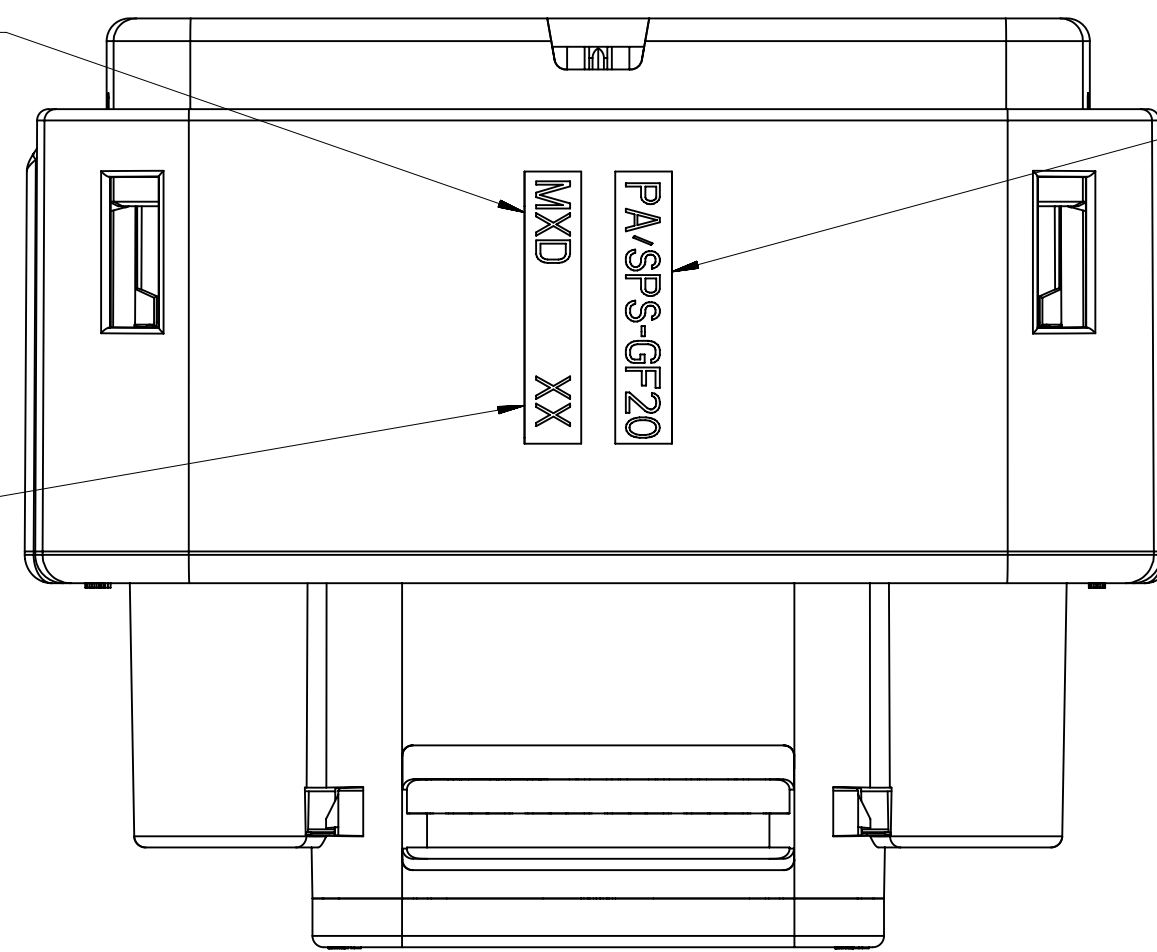

SHEET DESCRIPTION

RECEPTACLE CONNECTOR ASSEMBLY

OPTIONAL LASER MARKING ON THIS SURFACE
SEE NOTE 3g.

MANUFACTURING LOCATION
CODE THIS LOCATION

RECYCLE CODE
THIS LOCATION

MOLD CAVITY I.D.
THIS LOCATION

SYMBOLS		THIS DRAWING CONTAINS INFORMATION THAT IS PROPRIETARY TO MOLEX ELECTRONIC TECHNOLOGIES, LLC AND SHOULD NOT BE USED WITHOUT WRITTEN PERMISSION		CURRENT REV DESC:				
DIMENSION UNITS	SCALE							
$\nabla = 0$	mm	3:1		EC NO: 619601		MX150 16 WAY HYBRID RECPT SEALED ASSEMBLY		
$\nabla = 0$	GENERAL TOLERANCES (UNLESS SPECIFIED)		DRWN: HKLIANG 2019/07/25		PRODUCT CUSTOMER DRAWING			
$\nabla = 0$	ANGULAR TOL $\pm 3.0^\circ$		CHK'D: MVANSLAMBROU 2019/08/02					DOCUMENT NUMBER: SD-34985-8001 DOC TYPE: PSD DOC PART: 001 REVISION: D2
$\nabla = 0$	4 PLACES \pm		APPR: MVANSLAMBROU 2019/08/02		INITIAL REVISION: DRWN: TYE 2014/09/12 APPR: VKOSHY 2014/09/22			
$\nabla = 0$	3 PLACES \pm							MATERIAL NUMBER: 34985 CUSTOMER: GENERAL MARKET SHEET NUMBER: 4 OF 4
$\nabla = 0$	2 PLACES ± 0.1				DRAFT WHERE APPLICABLE MUST REMAIN WITHIN DIMENSIONS			
$\nabla = 0$	1 PLACE ± 0.3							THIRD ANGLE PROJECTION DRAWING: A1-SIZE SERIES: 34985
$\nabla = 0$	0 PLACES \pm				SHEET NUMBER: 4 OF 4			
$\nabla = 0$								SHEET NUMBER: 4 OF 4
$\nabla = 0$					SHEET NUMBER: 4 OF 4			
$\nabla = 0$								SHEET NUMBER: 4 OF 4