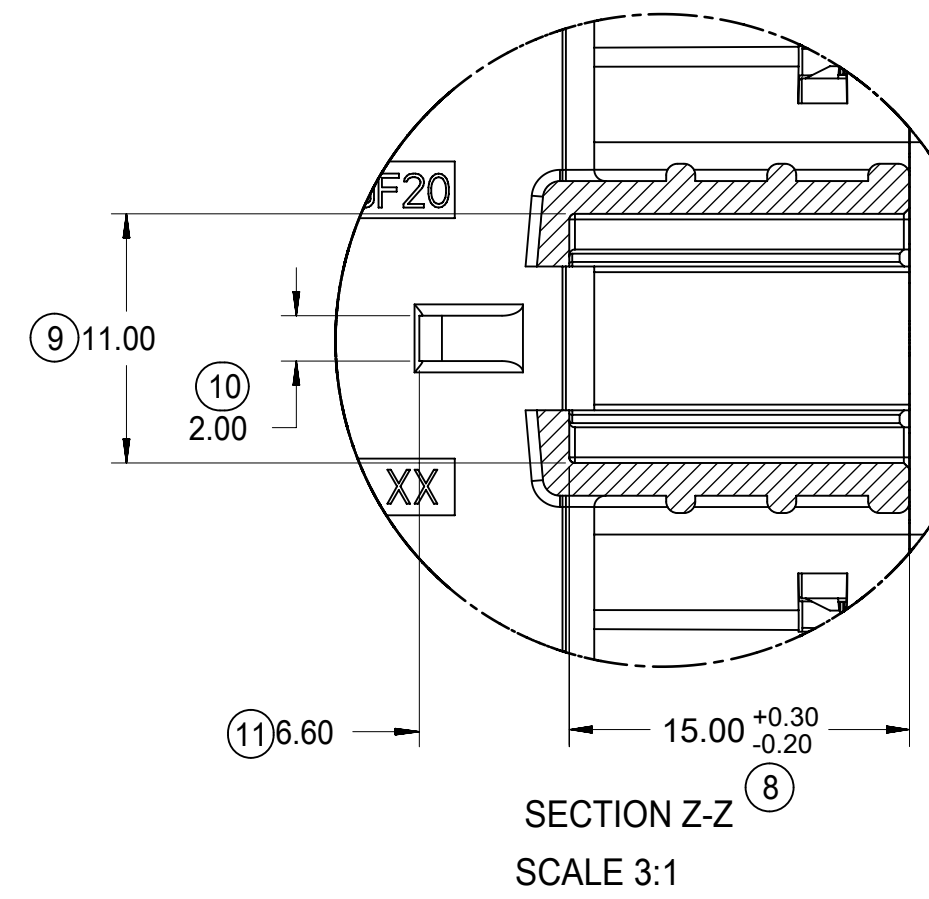

MANUFACTURING LOCATION
CODE THIS LOCATION

RECYCLE CODE
THIS LOCATION

MOLD CAVITY I.D.
THIS LOCATION