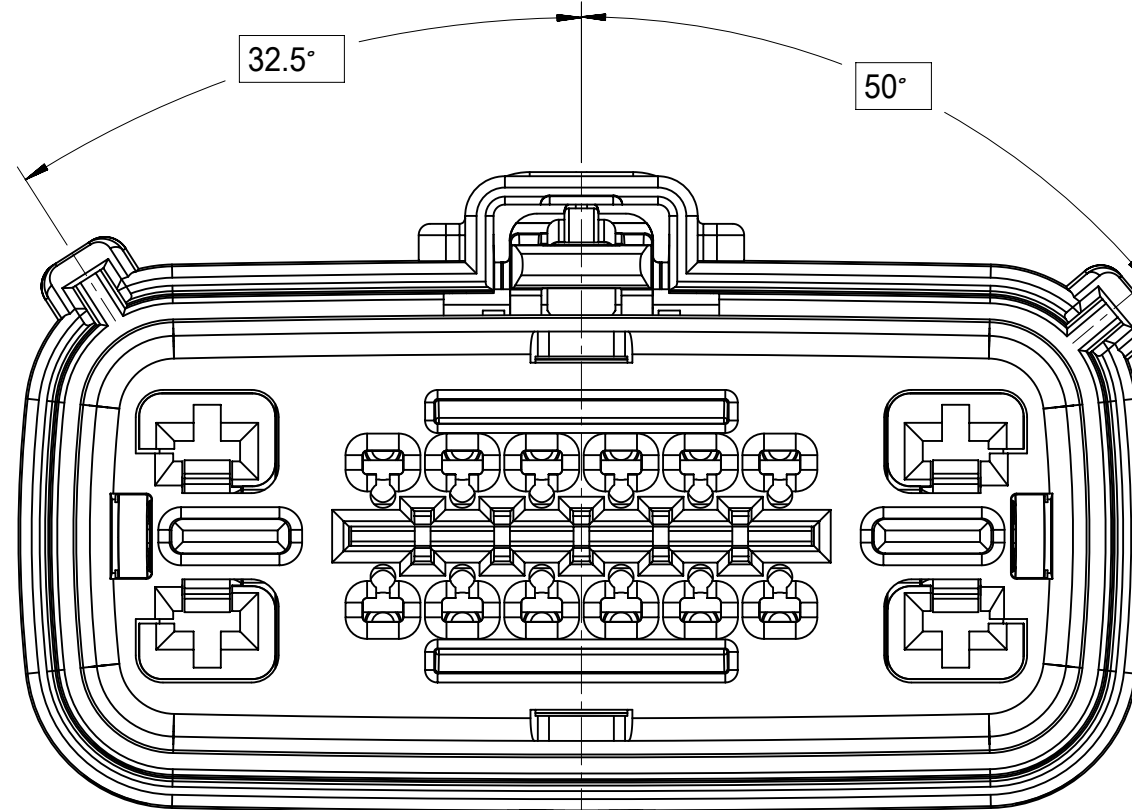

KEY H

SYMBOLS = 0 = 0 = 0 = 0 = 0 = 0 = 0 = 0 = 0 = 0	THIS DRAWING CONTAINS INFORMATION THAT IS PROPRIETARY TO MOLEX ELECTRONIC TECHNOLOGIES, LLC AND SHOULD NOT BE USED WITHOUT WRITTEN PERMISSION		CURRENT REV DESC: EC NO: 619601 DRWN: HKLIANG 2019/07/25 CHK'D: MVANSLAMBROU 2019/08/02 APPR: MVANSLAMBROU 2019/08/02		 MX150 16 WAY HYBRID RECPT SEALED ASSEMBLY			
	DIMENSION UNITS mm	SCALE 3:1	GENERAL TOLERANCES (UNLESS SPECIFIED) ANGULAR TOL ± 3.0°				PRODUCT CUSTOMER DRAWING	
4 PLACES ± 3 PLACES ± 2 PLACES ± 0.1 1 PLACE ± 0.3 0 PLACES ±	INITIAL REVISION: DRWN: TYE 2014/09/12 APPR: VKOSHY 2014/09/22		DOCUMENT NUMBER SD-34985-8001	DOC TYPE PSD	DOC PART 001	REVISION D2		
DRAFT WHERE APPLICABLE MUST REMAIN WITHIN DIMENSIONS	THIRD ANGLE PROJECTION 	DRAWING A1-SIZE	SERIES 34985	MATERIAL NUMBER CUSTOMER GENERAL MARKET	SHEET NUMBER 3 OF 4