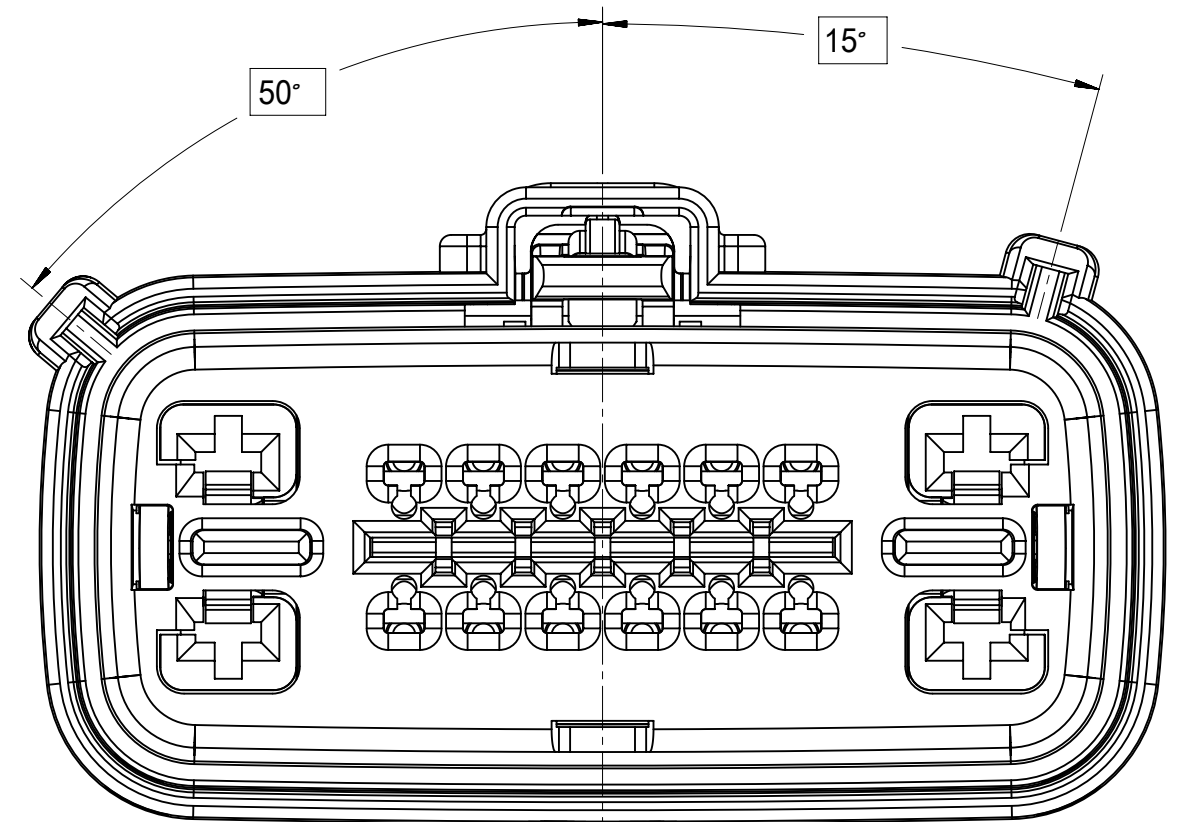

SHEET DESCRIPTION

CONFIGURATIONS

STANDARD (STD) - ALL OPEN 2.8mm CAVITIES

STANDARD (STD) - ALL OPEN 2.8mm CAVITIES WITH CLIPSLOT

SHORTING (SHRT) BAR - ALL OPEN 2.8mm CAVITIES

SHORTING (SHRT) BAR - ALL OPEN 2.8mm CAVITIES WITH CLIPSLOT

SHEET DESCRIPTION

KEY CONFIGURATIONS

KEY A

KEY E

KEY B

KEY F

KEY C

KEY G