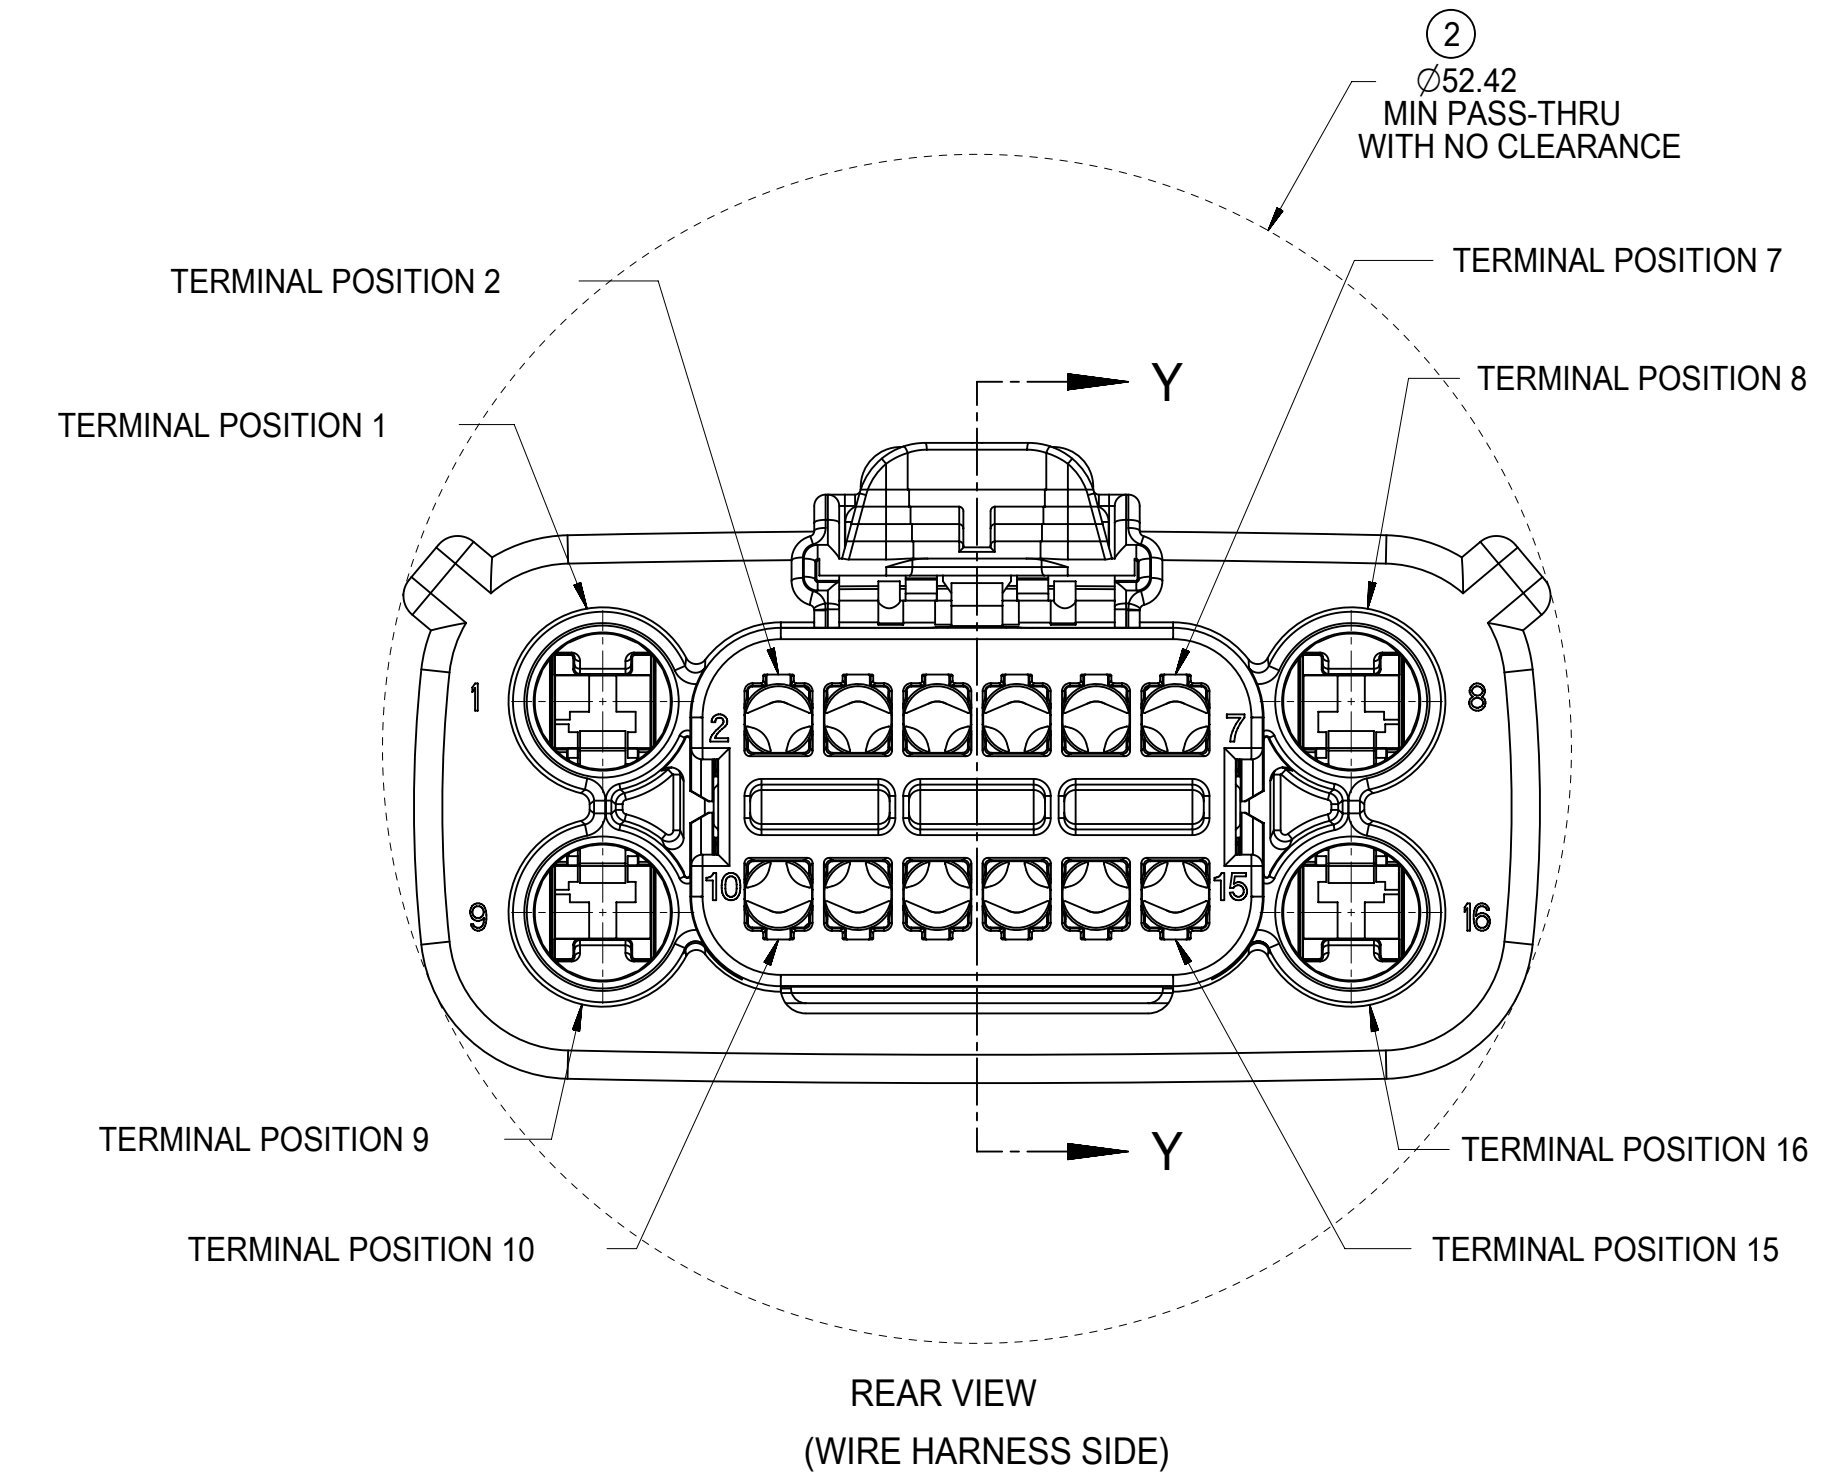

SHEET DESCRIPTION

RECEPTACLE CONNECTOR ASSEMBLY

OPTIONAL LASER MARKING ON THIS SURFACE
SEE NOTE 3g.

MANUFACTURING LOCATION
CODE THIS LOCATION

RECYCLE CODE
THIS LOCATION

MOLD CAVITY I.D.
THIS LOCATION

SYMBOLS		THIS DRAWING CONTAINS INFORMATION THAT IS PROPRIETARY TO MOLEX ELECTRONIC TECHNOLOGIES, LLC AND SHOULD NOT BE USED WITHOUT WRITTEN PERMISSION		CURRENT REV DESC:						
DIMENSION UNITS	SCALE									
$\nabla = 0$	mm	3:1		EC NO: 619601		MX150 16 WAY HYBRID RECPT SEALED ASSEMBLY				
$\nabla = 0$	GENERAL TOLERANCES (UNLESS SPECIFIED)		DRWN: HKLIANG 2019/07/25		PRODUCT CUSTOMER DRAWING					
$\nabla = 0$	ANGULAR TOL $\pm 3.0^\circ$		CHK'D: MVANSLAMBROU 2019/08/02					DOCUMENT NUMBER: SD-34985-8001 DOC TYPE: PSD DOC PART: 001 REVISION: D2		
$\nabla = 0$	4 PLACES $\pm$		APPR: MVANSLAMBROU 2019/08/02		INITIAL REVISION: DRWN: TYE 2014/09/12 APPR: VKOSHY 2014/09/22					
$\nabla = 0$	3 PLACES $\pm$							MATERIAL NUMBER: 34985 CUSTOMER: GENERAL MARKET SHEET NUMBER: 4 OF 4		
$\nabla = 0$	2 PLACES ± 0.1				DRAFT WHERE APPLICABLE MUST REMAIN WITHIN DIMENSIONS					
$\nabla = 0$	1 PLACE ± 0.3							THIRD ANGLE PROJECTION DRAWING: A1-SIZE SERIES: 34985		
$\nabla = 0$	0 PLACES $\pm$				SHEET NUMBER: 4 OF 4					
$\nabla = 0$								SHEET NUMBER: 4 OF 4		
$\nabla = 0$					SHEET NUMBER: 4 OF 4					
$\nabla = 0$								SHEET NUMBER: 4 OF 4