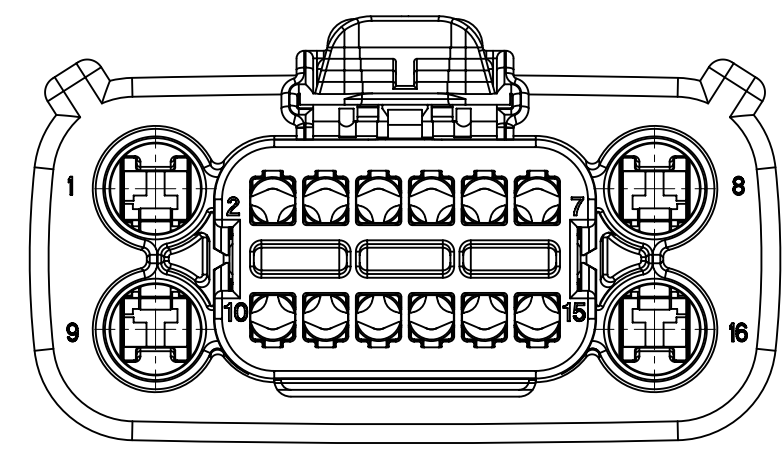

SHEET DESCRIPTION

CONFIGURATIONS

STANDARD (STD) - ALL OPEN 2.8mm CAVITIES

STANDARD (STD) - ALL OPEN 2.8mm CAVITIES WITH CLIPSLOT

SHORTING (SHRT) BAR - ALL OPEN 2.8mm CAVITIES

SHORTING (SHRT) BAR - ALL OPEN 2.8mm CAVITIES WITH CLIPSLOT