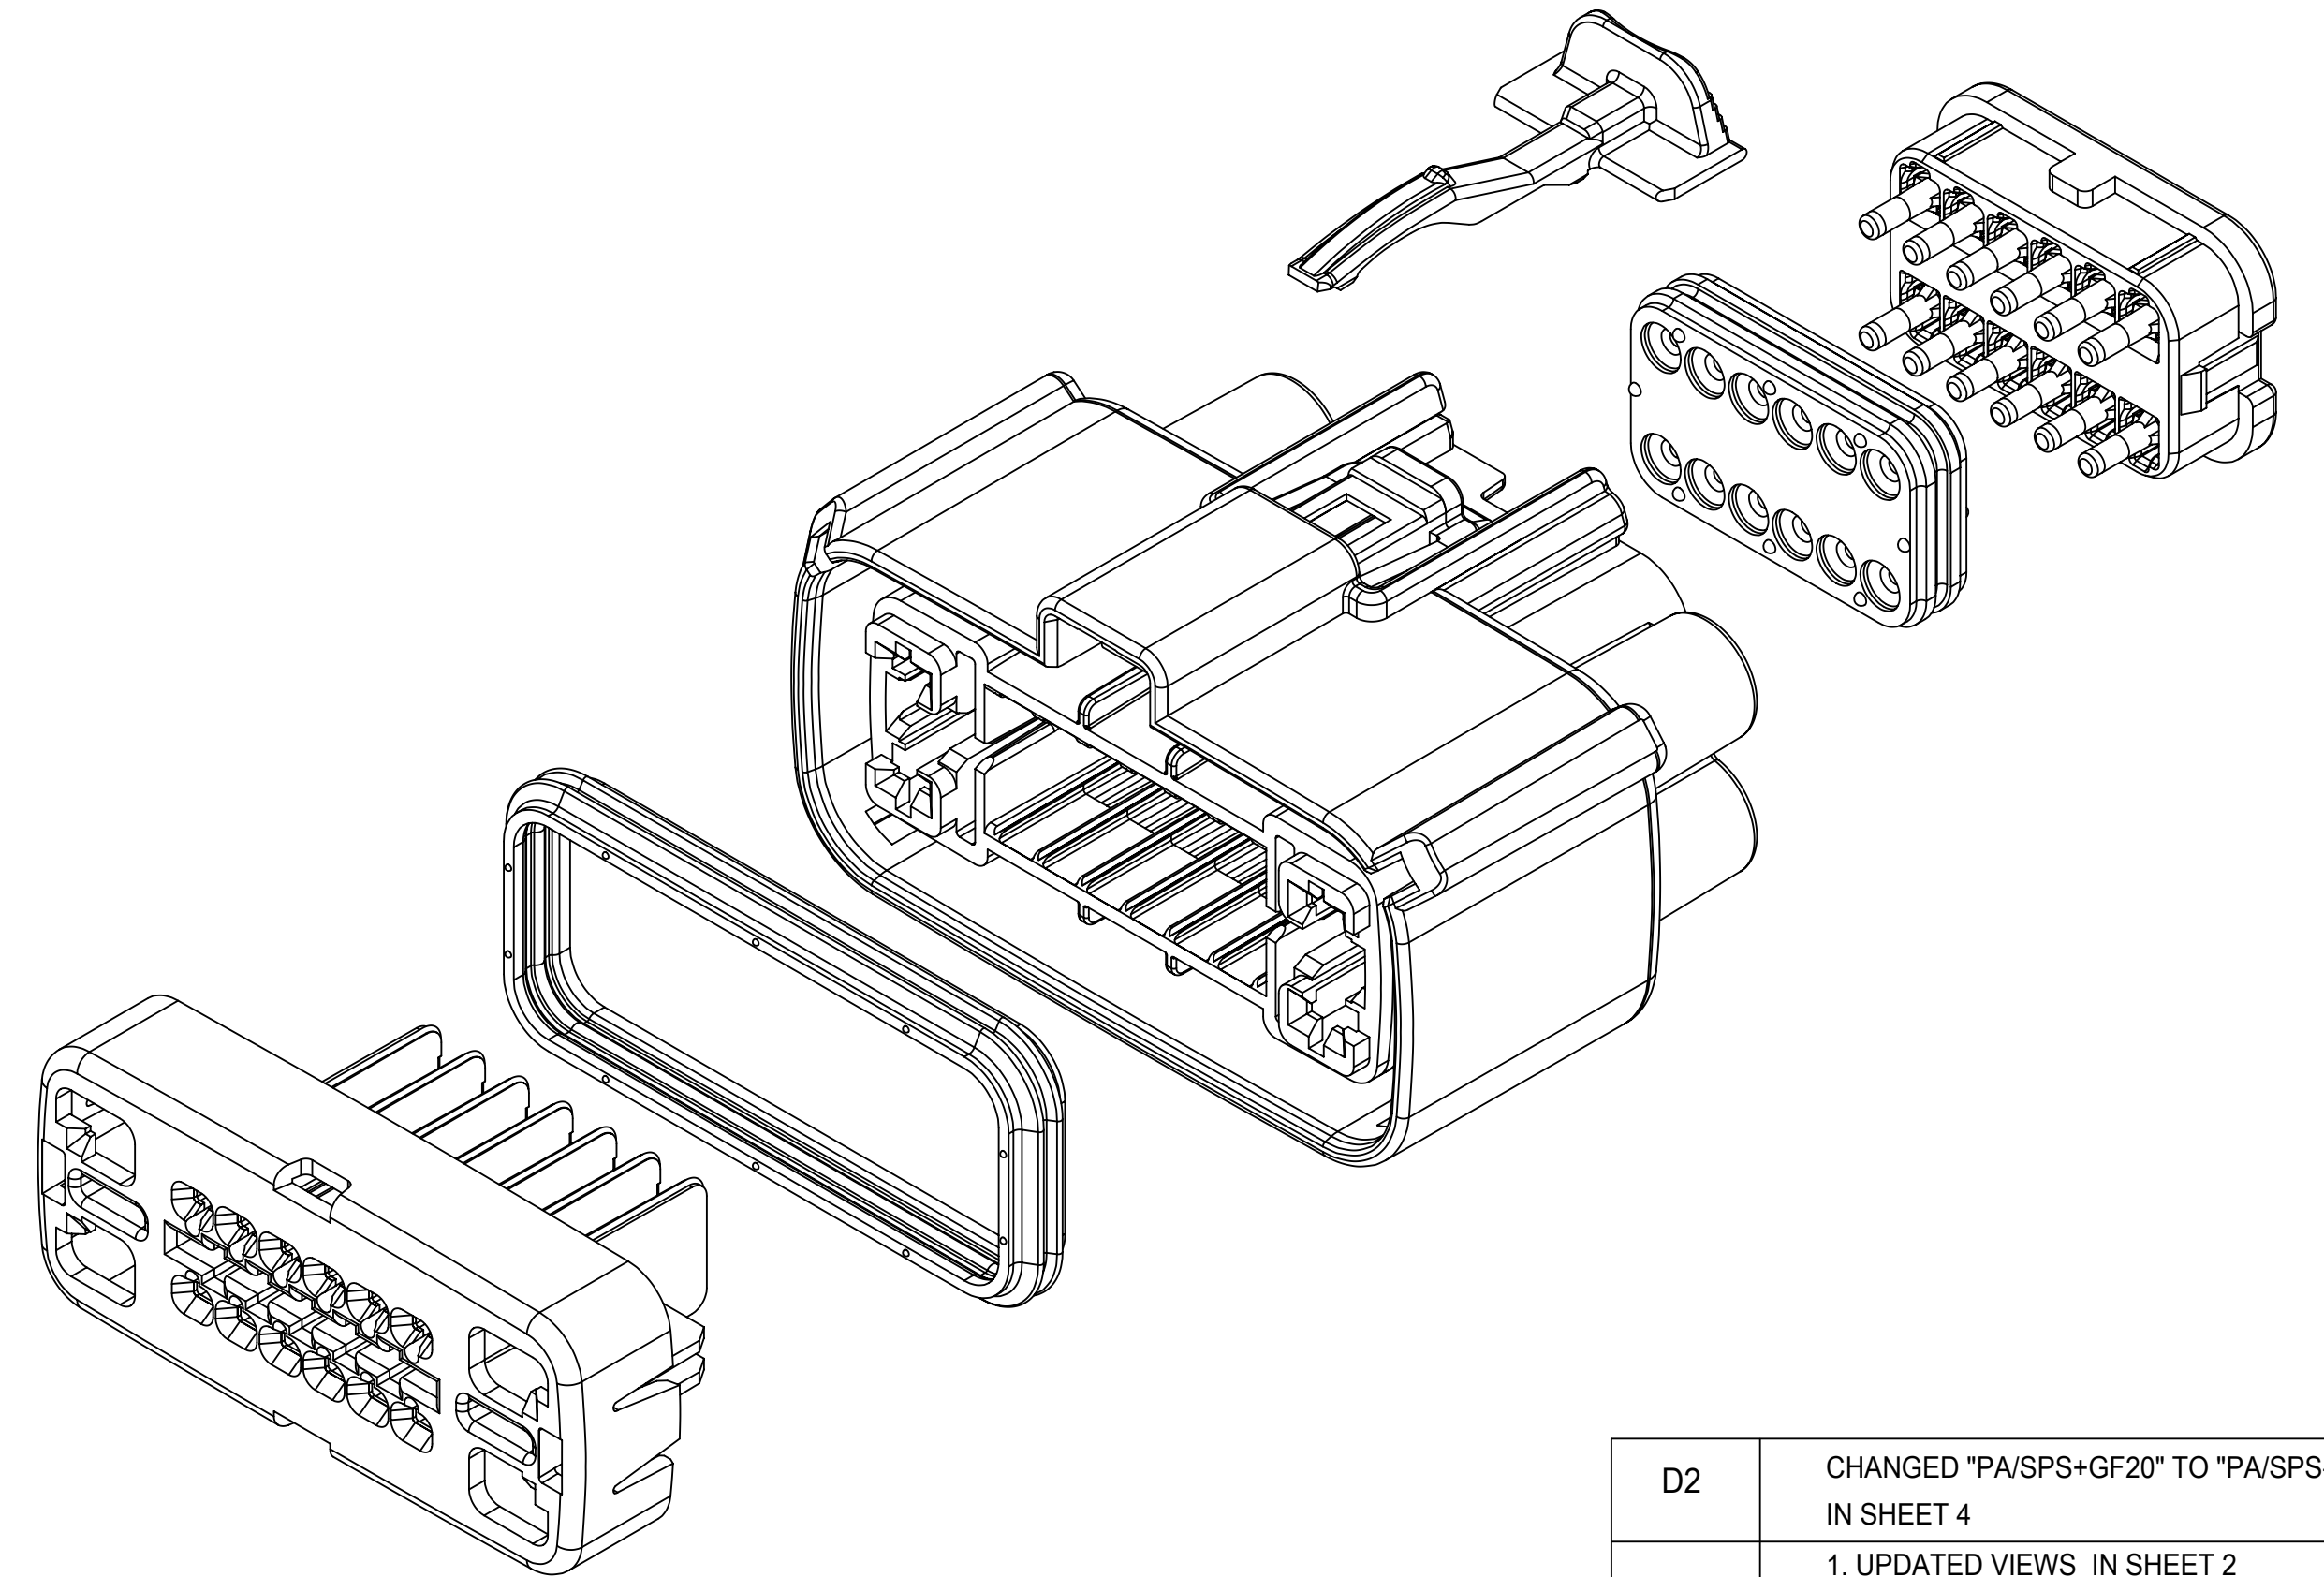

PACKAGING	
DESCRIPTION	DRAWING NO.
W/ CLIPSLOT	PK-30907-895
W/O CLIPSLOT	PK-31300-094

MATING INTERFACE/CONNECTOR DRAWINGS		
DESCRIPTION	INTERFACE DEFINITION	MOLEX INLINE
W/O SHORTING BAR	*999-S-016-2-Z02	SD-34986-8001
W/ SHORTING BAR	N/A	SD-34986-8001

INSPECTION NUMBER LOG	
LAST NUMBER: 11	
ADDED:	
REMOVED:	

D2	CHANGED "PA/SPS+GF20" TO "PA/SPS-GF20" IN SHEET 4
D1	1. UPDATED VIEWS IN SHEET 2 2. CHANGED DIM 10.98 TO 11.00, 6.61 TO 6.60, 15.00+/-0.10 TO 15.00+0.30/-0.20 IN SHEET 4
D	REMOVED BOM (REFER TO SD-34985-8002)
C	NEW P/N 34985-4026 THRU 4028
B	NEW P/N 34985-4023 THRU 4025
A2	UPDATED PACKAGING DWGS
A1	FIXED TYPO IN NOTE 1a
A	INITIAL RELEASE
REV	REV DESCRIPTION

SYMBOLS	THIS DRAWING CONTAINS INFORMATION THAT IS PROPRIETARY TO MOLEX ELECTRONIC TECHNOLOGIES, LLC AND SHOULD NOT BE USED WITHOUT WRITTEN PERMISSION		CURRENT REV DESC:		
	DIMENSION UNITS	SCALE			
= 0	mm	1.5:1	EC NO: 619601		MX150 16 WAY HYBRID RECP T SEALED ASSEMBLY
= 0	GENERAL TOLERANCES (UNLESS SPECIFIED)		DRWN: HKLIANG 2019/07/25		
= 0	ANGULAR TOL ± 3.0°		CHK'D: MVANSLAMBROU 2019/08/02		
= 0	4 PLACES ±		APPR: MVANSLAMBROU 2019/08/02		
= 0	3 PLACES ±		INITIAL REVISION:		
= 0	2 PLACES ± 0.1		DRWN: TYE 2014/09/12		
= 0	1 PLACE ± 0.3		APPR: VKOSHY 2014/09/22		
= 0	0 PLACES ±		THIRD ANGLE PROJECTION		
= 0	DRAFT WHERE APPLICABLE MUST REMAIN WITHIN DIMENSIONS		DRAWING	SERIES	MATERIAL NUMBER: SD-34985-8001 CUSTOMER: GENERAL MARKET SHEET NUMBER: 1 OF 4