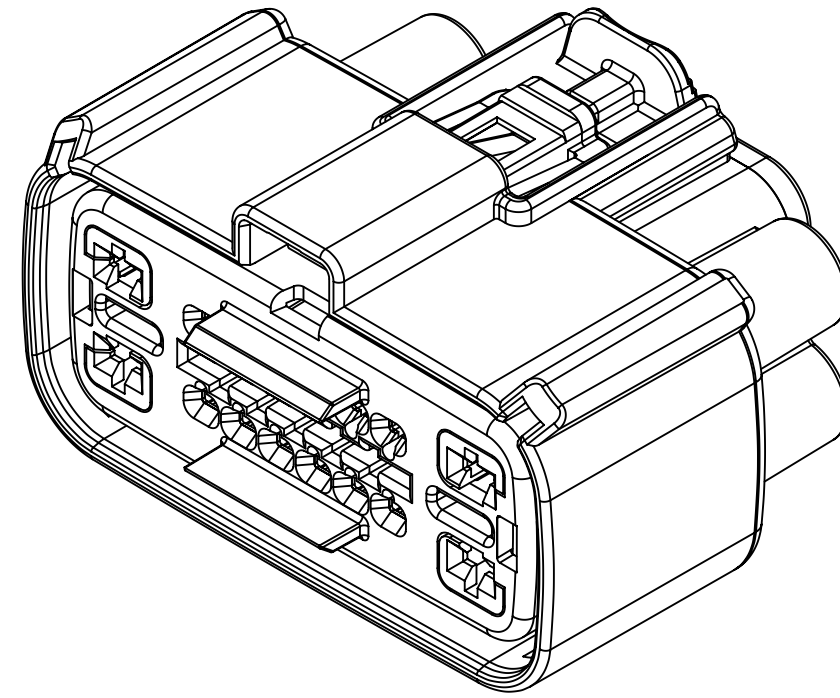

SHEET DESCRIPTION

CONFIGURATIONS

STANDARD (STD) - ALL OPEN 2.8mm CAVITIES

STANDARD (STD) - ALL OPEN 2.8mm CAVITIES WITH CLIPSLOT

SHORTING (SHRT) BAR - ALL OPEN 2.8mm CAVITIES

SHORTING (SHRT) BAR - ALL OPEN 2.8mm CAVITIES WITH CLIPSLOT