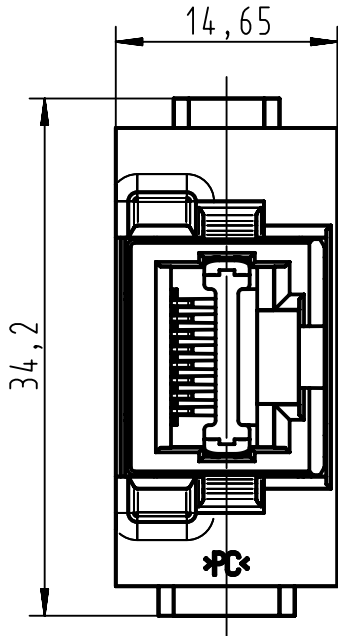

1 2 3 4 5 6

A

B

C

D

	All Dimensions in mm Original Size DIN A4	Scale		Free size tol.		Ref.	
		2:1				Sub. TB 09 14 001 4721 v. 29.01.09	
	All rights reserved	Created by	Inspected by	Standardisation	Date	State	
	Department EL PD - DE	HOLLERT	BERGHORN	SCHMIDTM	2013-03-19	Final Release	
HARTING Electric GmbH & Co. KG D-32339 Espelkamp		Title Han RJ45 module, female gender changer				Doc-Key / ECM-Nr. 100205140/UGD/005/A 500000060095	
		Type	Number		Rev.	Page	
		TB	09 14 001 4721		A	1/1	