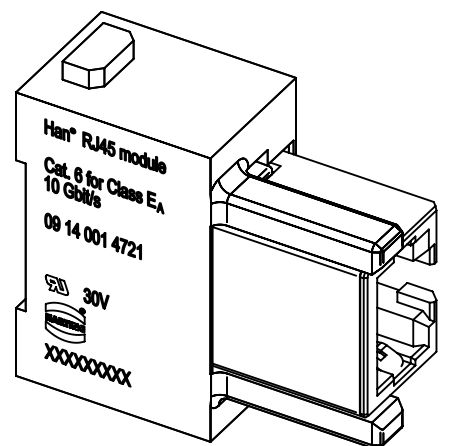

1 2 3 4 5 6

A

B

C

D

	All Dimensions in mm Original Size DIN A4	Scale		Free size tol.		Ref.	
		2:1				Sub. TB 09 14 001 4721 v. 29.01.09	
	All rights reserved	Created by	Inspected by	Standardisation	Date	State	
	Department EL PD - DE	HOLLERT	BERGHORN	SCHMIDTM	2013-03-19	Final Release	
HARTING Electric GmbH & Co. KG D-32339 Espelkamp		Title Han RJ45 module, female gender changer				Doc-Key / ECM-Nr. 100205140/UGD/005/A 500000060095	
		Type	Number		Rev.	Page	
		TB	09 14 001 4721		A	1/1	