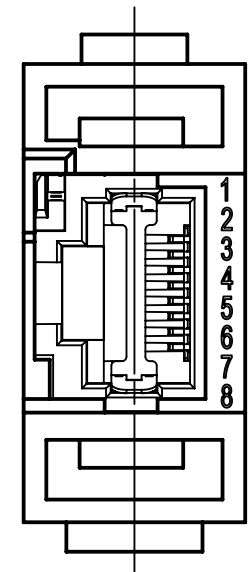

1 2 3 4 5 6

A

B

C

D

	All Dimensions in mm Original Size DIN A4	Scale		Free size tol.		Ref.	
		2:1				Sub. TB 09 14 001 4721 v. 29.01.09	
	All rights reserved	Created by	Inspected by	Standardisation	Date	State	
	Department EL PD - DE	HOLLERT	BERGHORN	SCHMIDTM	2013-03-19	Final Release	
HARTING Electric GmbH & Co. KG D-32339 Espelkamp		Title Han RJ45 module, female gender changer				Doc-Key / ECM-Nr. 100205140/UGD/005/A 500000060095	
		Type	Number		Rev.	Page	
		TB	09 14 001 4721		A	1/1	