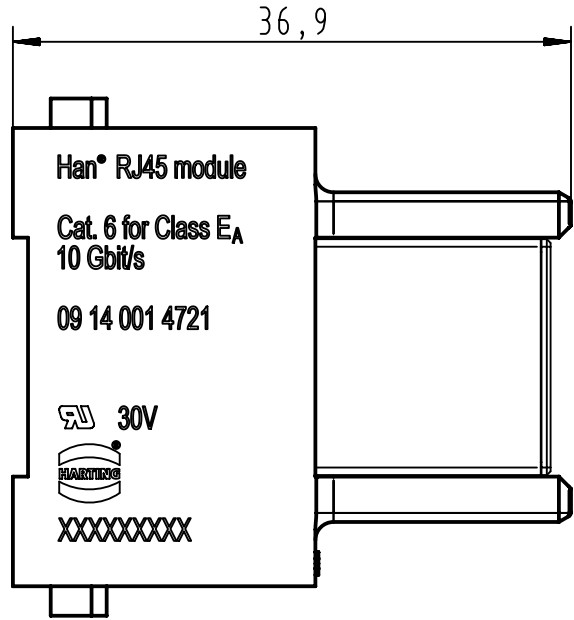

1 2 3 4 5 6

A

B

C

D

	All Dimensions in mm Original Size DIN A4	Scale		Free size tol.		Ref.	
		2:1				Sub. TB 09 14 001 4721 v. 29.01.09	
	All rights reserved	Created by	Inspected by	Standardisation	Date	State	
	Department EL PD - DE	HOLLERT	BERGHORN	SCHMIDTM	2013-03-19	Final Release	
HARTING Electric GmbH & Co. KG D-32339 Espelkamp		Title Han RJ45 module, female gender changer				Doc-Key / ECM-Nr. 100205140/UGD/005/A 500000060095	
		Type	Number		Rev.	Page	
		TB	09 14 001 4721		A	1/1	