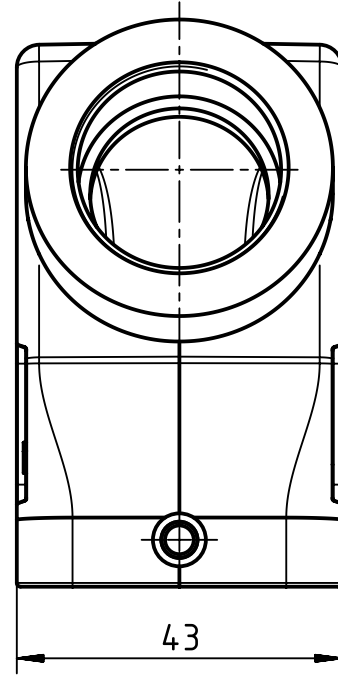

1 2 3 4 5 6

A

B

C

D

 All Dimensions in mm Original Size DIN A4	Scale 1:1		Free size tol.		Ref.
	Created by RULLKOETTER		Inspected by BERGHORN	Standardisation RUETERA	Date 2017-09-18
 All rights reserved Department EL PD - DE	Title Han M Hood Side Entry PG 21				Doc-Key / ECM-Nr. 100130503/UGD/005/D 500000125329
	HARTING Electric GmbH & Co. KG D-32339 Espelkamp		Type TB	Number 09 37 006 0542	