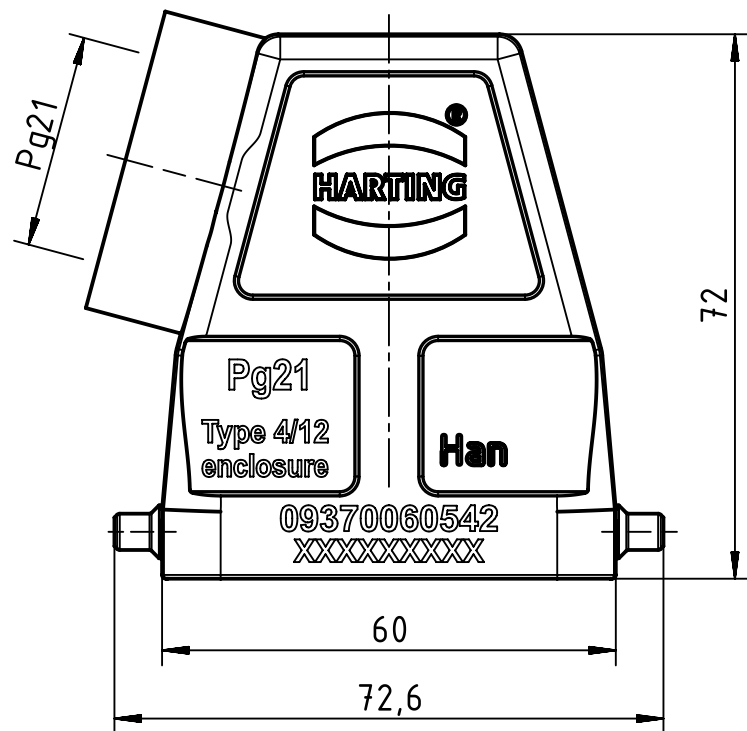

1 2 3 4 5 6

A

B

C

D

 All Dimensions in mm Original Size DIN A4	Scale 1:1		Free size tol.		Ref.
	Created by RULLKOETTER		Inspected by BERGHORN	Standardisation RUETERA	Date 2017-09-18
 All rights reserved Department EL PD - DE	Title Han M Hood Side Entry PG 21				Doc-Key / ECM-Nr. 100130503/UGD/005/D 500000125329
	HARTING Electric GmbH & Co. KG D-32339 Espelkamp		Type TB	Number 09 37 006 0542	