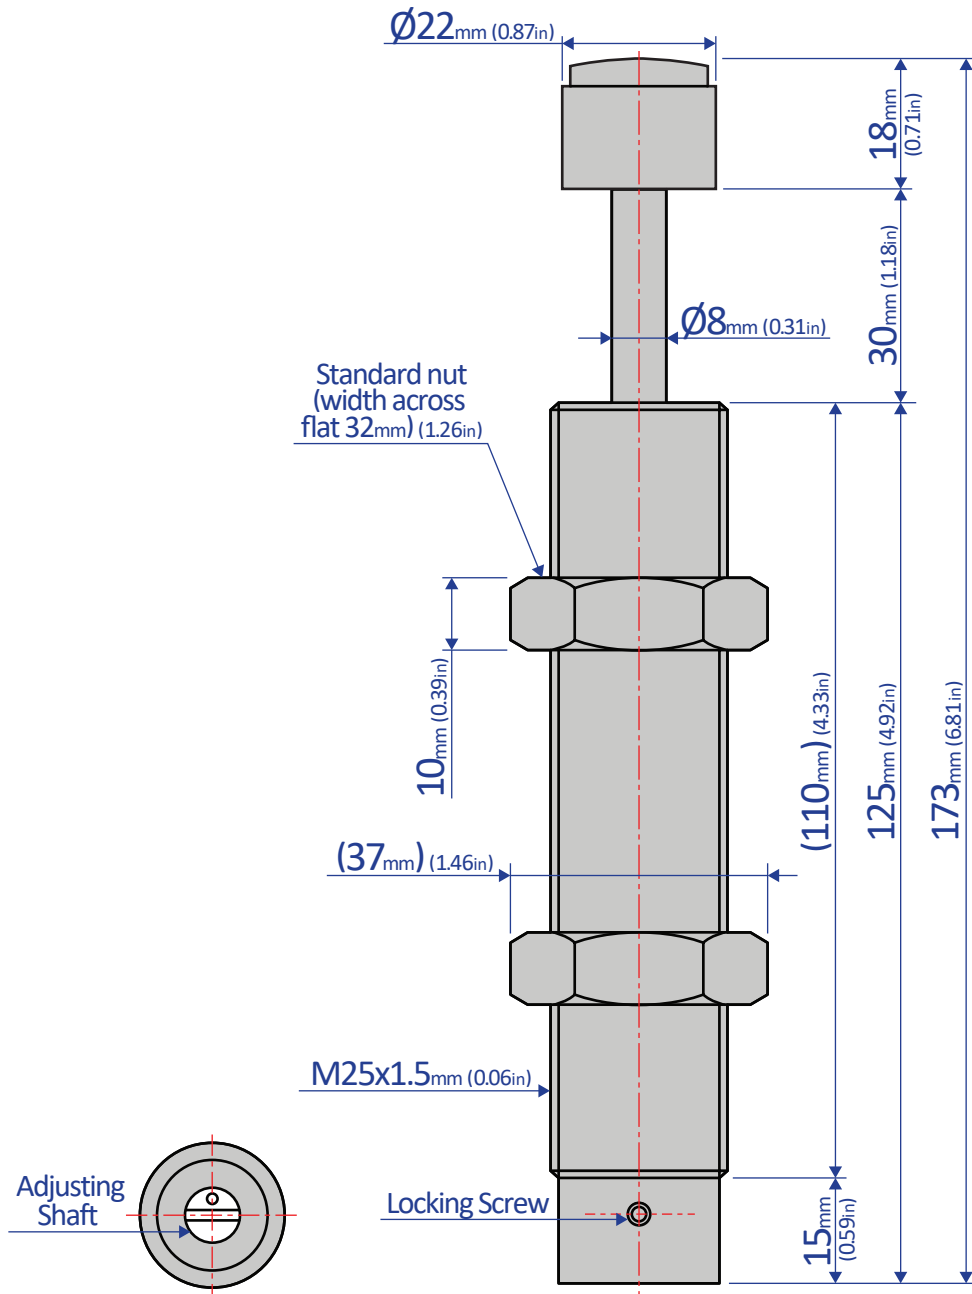

FWM-2530GBD-C

SHOCK ABSORBER - ADJUSTABLE

Bansbach
easylift[®]

50 West Drive • Melbourne, Florida 32904
(321) 253-1999 • www.easylift.com • www.damper.net