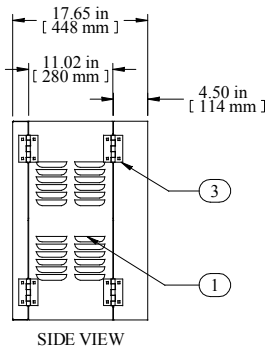

OPTIONAL FANS
DNMF100AC115
DNMF100AC230

Item Number	Title	Quantity
1	SWC - WELDED BODY	1
2	SWC - PLEXI DOOR	1
3	SWC - HINGE	4
4	SWC - WELEDED REAR TUB	1
5	SWC - REAR TUB LATCH	2
6	COMBINATION RAILS TAPPED (PAIR)	1

PART NUMBERS

SWC192211BK1	PAINTED BLACK TEXTURED PLEXI FRONT DOOR
SWC192211SBK1	PAINTED BLACK TEXTURED SOLID FRONT DOOR

NOTES

See Hammond Website for Additional Accessories

Data subject to change without notice. Isometric drawing not to scale.