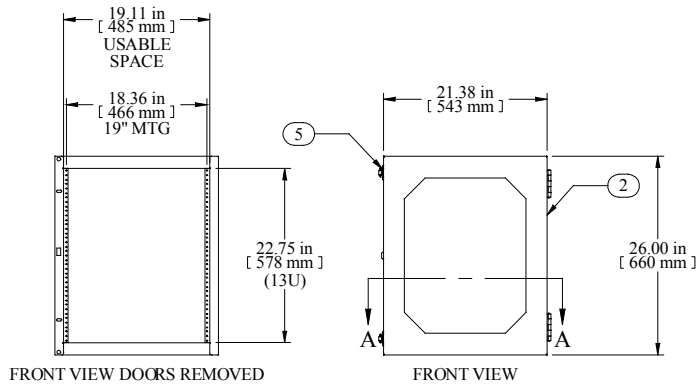

OPTIONAL FANS
DNMF100AC115
DNMF100AC230

Item Number	Title	Quantity
1	SWC - WELDED BODY	1
2	SWC - PLEXI DOOR	1
3	SWC - HINGE	4
4	SWC - WELEDED REAR TUB	1
5	SWC - REAR TUB LATCH	2
6	COMBINATION RAILS TAPPED (PAIR)	1

PART NUMBERS

SWC192211BK1	PAINTED BLACK TEXTURED PLEXI FRONT DOOR
SWC192211SBK1	PAINTED BLACK TEXTURED SOLID FRONT DOOR

NOTES

See Hammond Website for Additional Accessories

Data subject to change without notice. Isometric drawing not to scale.