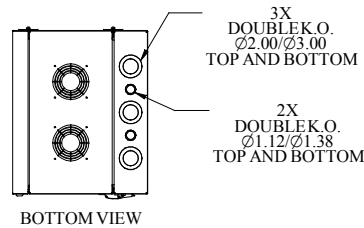

OPTIONAL FANS
DNMF100AC115
DNMF100AC230

Item Number	Title	Quantity
1	SWC - WELDED BODY	1
2	SWC - PLEXI DOOR	1
3	SWC - HINGE	4
4	SWC - WELEDED REAR TUB	1
5	SWC - REAR TUB LATCH	2
6	COMBINATION RAILS TAPPED (PAIR)	1

PART NUMBERS

SWC192211BK1	PAINTED BLACK TEXTURED PLEXI FRONT DOOR
SWC192211SBK1	PAINTED BLACK TEXTURED SOLID FRONT DOOR

NOTES

See Hammond Website for Additional Accessories

Data subject to change without notice. Isometric drawing not to scale.