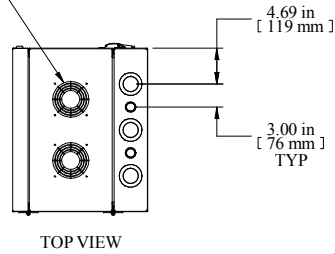

OPTIONAL FANS
DNMF100AC115
DNMF100AC230

Item Number	Title	Quantity
1	SWC - WELDED BODY	1
2	SWC - PLEXI DOOR	1
3	SWC - HINGE	4
4	SWC - WELEDED REAR TUB	1
5	SWC - REAR TUB LATCH	2
6	COMBINATION RAILS TAPPED (PAIR)	1

PART NUMBERS

SWC192211BK1	PAINTED BLACK TEXTURED PLEXI FRONT DOOR
SWC192211SBK1	PAINTED BLACK TEXTURED SOLID FRONT DOOR

NOTES

See Hammond Website for Additional Accessories

Data subject to change without notice. Isometric drawing not to scale.