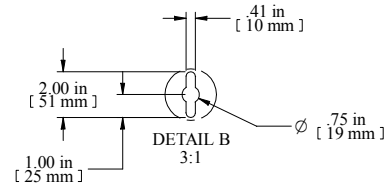

OPTIONAL FANS
DNMF100AC115
DNMF100AC230

Item Number	Title	Quantity
1	SWC - WELDED BODY	1
2	SWC - PLEXI DOOR	1
3	SWC - HINGE	4
4	SWC - WELEDED REAR TUB	1
5	SWC - REAR TUB LATCH	2
6	COMBINATION RAILS TAPPED (PAIR)	1

PART NUMBERS

SWC192211BK1	PAINTED BLACK TEXTURED PLEXI FRONT DOOR
SWC192211SBK1	PAINTED BLACK TEXTURED SOLID FRONT DOOR

NOTES

See Hammond Website for Additional Accessories

Data subject to change without notice. Isometric drawing not to scale.