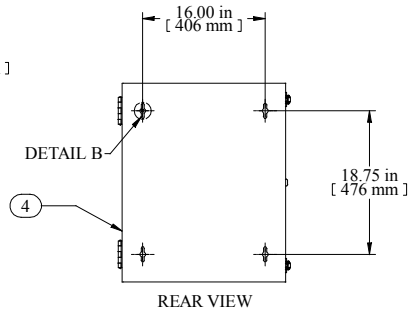

OPTIONAL FANS
DNMF100AC115
DNMF100AC230

Item Number	Title	Quantity
1	SWC - WELDED BODY	1
2	SWC - PLEXI DOOR	1
3	SWC - HINGE	4
4	SWC - WELEDED REAR TUB	1
5	SWC - REAR TUB LATCH	2
6	COMBINATION RAILS TAPPED (PAIR)	1

PART NUMBERS

SWC192211BK1	PAINTED BLACK TEXTURED PLEXI FRONT DOOR
SWC192211SBK1	PAINTED BLACK TEXTURED SOLID FRONT DOOR

NOTES

See Hammond Website for Additional Accessories

Data subject to change without notice. Isometric drawing not to scale.