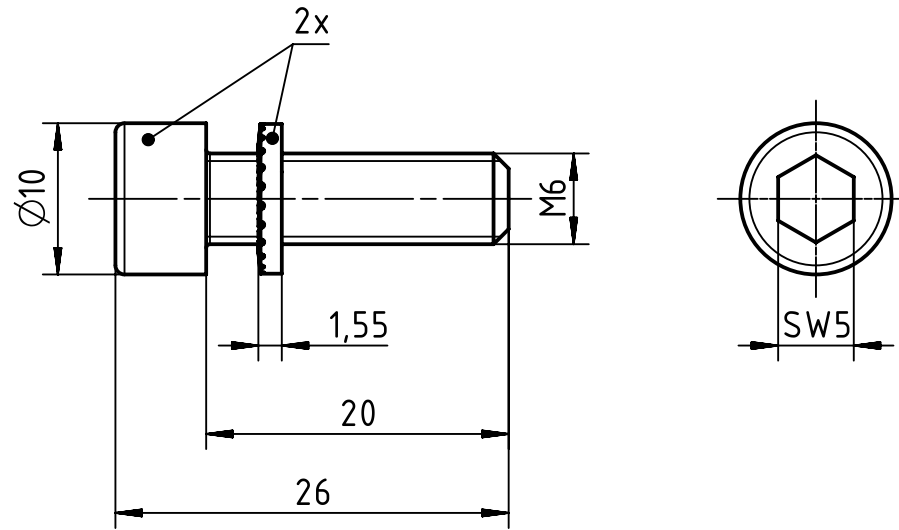

1 2 3 4 5 6

A

B

C

D

	All rights reserved Department EL PD - DE	Created by SPREENB		Inspected by RIEPE		Standardisation TIEMANNA		Date 2013-11-06		State Final Release	
		Title HC-Individual Set für Ebenenbildung								Doc-Key / ECM-Nr. 100553230/UGD/000/A 500000067312	
HARTING Electric GmbH & Co. KG D-32339 Espelkamp		Type TB		Number 09 11 000 9989				Rev. A		Page 1/1	
All Dimensions in mm Original Size DIN A4		Scale 2:1		Free size tol.				Ref.		Sub.	